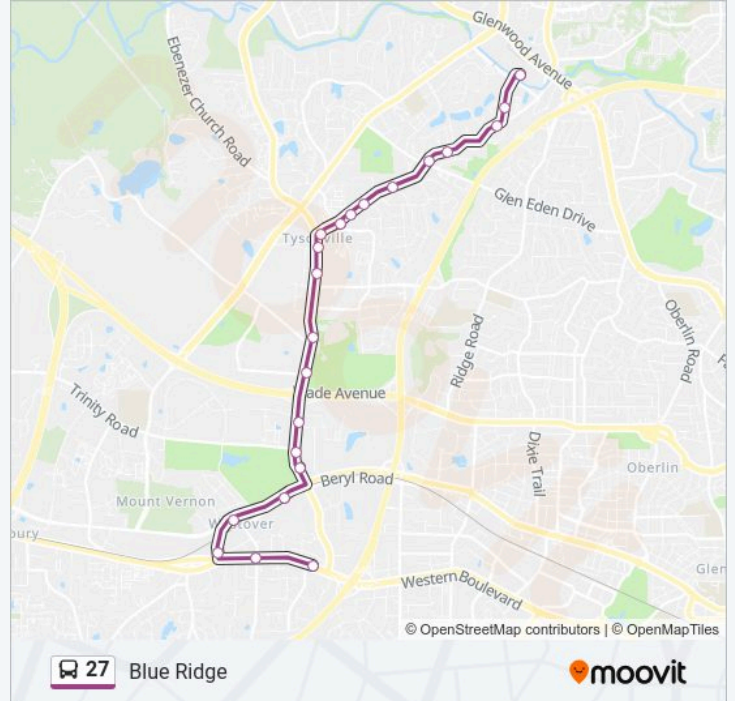

Use the Moovit App to find the closest 27 bus station near you and find out when is the next 27 bus arriving.

Direction: Crabtree Valley Mall→Western Blvd at Merendino St

23 stops

[VIEW LINE SCHEDULE](#)

27 bus Time Schedule

Western Blvd at Merendino St→Crabtree Valley Mall
Route Timetable:

Sunday	4:30 AM - 10:00 PM
Monday	4:30 AM - 10:00 PM
Tuesday	4:30 AM - 10:00 PM
Wednesday	4:30 AM - 10:00 PM
Thursday	4:30 AM - 10:00 PM
Friday	4:30 AM - 10:00 PM
Saturday	4:30 AM - 10:00 PM

27 bus Info

Direction: Western Blvd at Merendino St→Crabtree Valley Mall

Stops: 22

Trip Duration: 30 min

Line Summary:

Blue Ridge Rd at Glen Eden Dr (Nb)

Blue Ridge Rd at Arbor Dr

Blue Ridge Rd at Homewood Banks Dr

Homewood Banks Dr at Vilana Ridge (The Marq
at Cra

Crabtree Valley Mall

27 bus time schedules and route maps are available in an offline PDF at moovitapp.com. Use the Moovit App to see live bus times, train schedule or subway schedule, and step-by-step directions for all public transit in Raleigh.