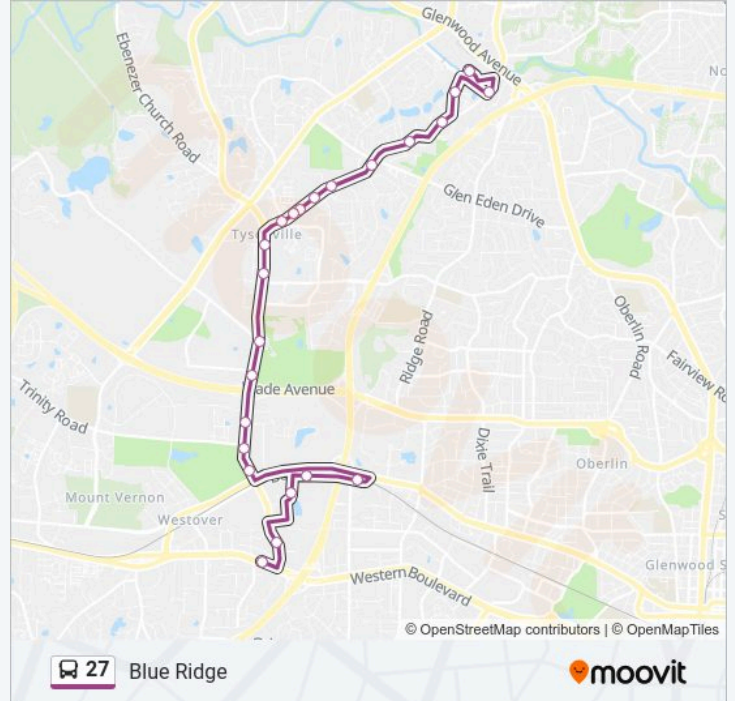

Use the Moovit App to find the closest 27 bus station near you and find out when is the next 27 bus arriving.

Direction: Crabtree Valley Mall→Western Blvd at Merendino St

23 stops

[VIEW LINE SCHEDULE](#)

27 bus Time Schedule

Crabtree Valley Mall→Western Blvd at Merendino St
 Route Timetable:

Sunday	4:30 AM - 9:30 PM
Monday	4:30 AM - 9:30 PM
Tuesday	4:30 AM - 9:30 PM
Wednesday	4:30 AM - 9:30 PM
Thursday	4:30 AM - 9:30 PM
Friday	4:30 AM - 9:30 PM
Saturday	4:30 AM - 9:30 PM

27 bus Info

Direction: Crabtree Valley Mall→Western Blvd at Merendino St

Stops: 23

Trip Duration: 28 min

Line Summary:

Pylon Dr Ob

Blue Ridge Rd at Crimson Cross Ct

Western Blvd at Merendino St (Wb)

Direction: Western Blvd at Merendino St→Crabtree Valley Mall

22 stops

[VIEW LINE SCHEDULE](#)

Western Blvd at Merendino St (Wb)

Western Blvd at Powell Dr (Wb)

Hillsborough St at Western Blvd

Hillsborough St at Powell Dr