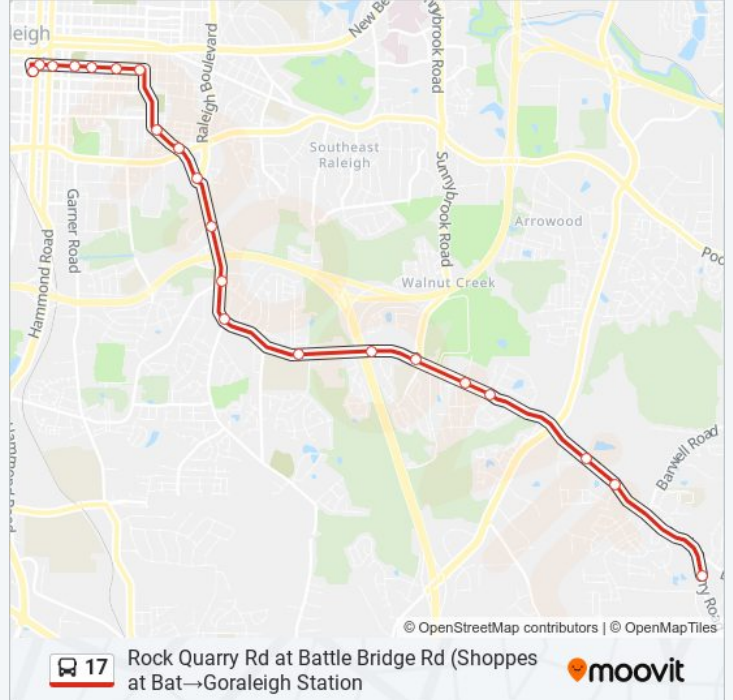

E Hargett St at S East St

E Hargett St at S Person St

E Hargett St at S Blount St

Goraleigh Station

17 bus time schedules and route maps are available in an offline PDF at moovitapp.com. Use the Moovit App to see live bus times, train schedule or subway schedule, and step-by-step directions for all public transit in Raleigh.

© 2024 Moovit - All Rights Reserved