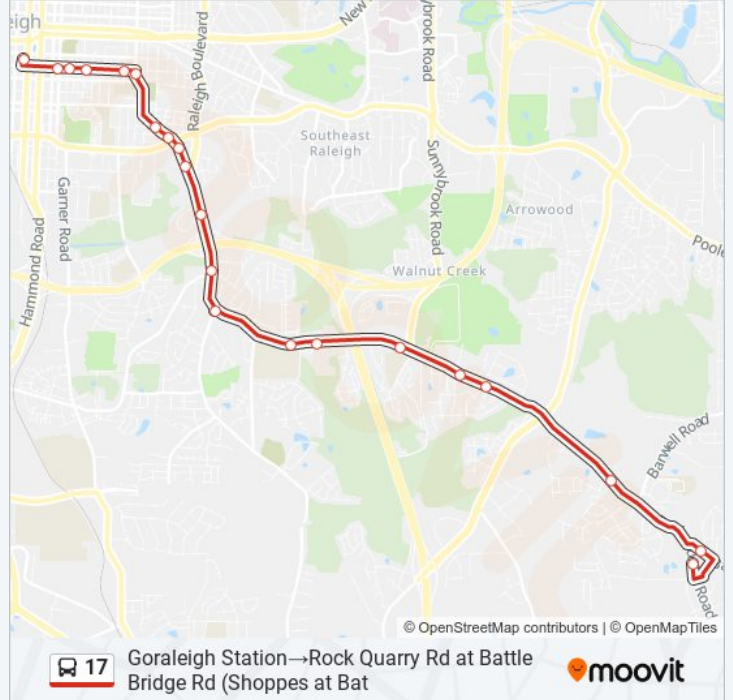

Direction: Goraleigh Station→Rock Quarry Rd at Battle Bridge Rd (Shoppes at Bat)

21 stops

[VIEW LINE SCHEDULE](#)

- Goraleigh Station
- E Martin at S East St
- E Martin St at Chavis Way
- E Martin St at S Swain St
- E Martin St at S State St
- S Tarboro Rd at E Martin St
- Rock Quarry Rd at Vardaman St
- Rock Quarry Rd at Martin Luther King Jr Blvd
- Rock Quarry Rd at Martin Luther King Jr Memorial G
- Rock Quarry Rd at Raleigh Blvd (Sb)
- Rock Quarry Rd at Southeast Raleigh Ymca
- Rock Quarry Rd at Cross Link Rd
- Rock Quarry Rd at Sanderford Rd
- Rock Quarry Rd at Southeast Raleigh High School
- Rock Quarry Rd at New Birch Dr (Farmington Square)
- Rock Quarry Rd at Sunnybrook Rd (Sb)
- Rock Quarry Rd at Trassacks Dr
- Rock Quarry Rd at Riverbrooke Dr
- Rock Quarry Rd at Interlock Dr (Sb)

17 bus Info

Direction: Goraleigh Station→Rock Quarry Rd at Battle Bridge Rd (Shoppes at Bat

Stops: 21

Trip Duration: 36 min

Line Summary:

Shoppes at Battle Bridge

Rock Quarry Rd at Battle Bridge Rd (Shoppes at Bat

Direction: Rock Quarry Rd at Battle Bridge Rd (Shoppes at Bat → Goraleigh Station

21 stops

[VIEW LINE SCHEDULE](#)

Rock Quarry Rd at Battle Bridge Rd (Shoppes at Bat

Rock Quarry at Kasota Ln

Rock Quarry Rd at Keyser St

17 bus Info

Direction: Rock Quarry Rd at Battle Bridge Rd (Shoppes at Bat → Goraleigh Station

Stops: 21

Trip Duration: 27 min

Line Summary:

E Hargett St at S East St

E Hargett St at S Person St

E Hargett St at S Blount St