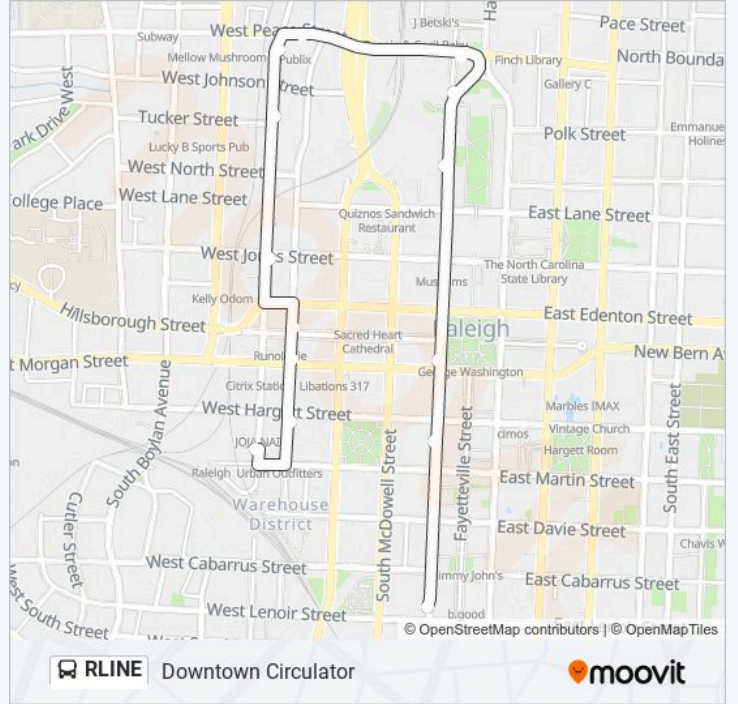

RLINE bus Info**Direction:** Raleigh Convention Center (R13)→Raleigh Union Station**Stops:** 15**Trip Duration:** 15 min**Line Summary:**

Direction: Raleigh Union Station→Raleigh Convention Center (R13)

14 stops

[VIEW LINE SCHEDULE](#)

- Raleigh Union Station
- Harrington St at Hargett St (R15)
- Harrington St at Hillsborough St
- Harrington St at Hillsborough St
- West St at Jones St
- West St at Tucker St
- West St at Peace St
- Peace St at West St
- Peace St at Vaughn Ct
- Salisbury St at Parking Deck
- Salisbury St at Lane St
- Salisbury St at W Morgan St (Sb)
- Salisbury St at Martin St
- Raleigh Convention Center (R13)

RLINE bus Time Schedule

Raleigh Union Station→Raleigh Convention Center (R13) Route Timetable:

Sunday	12:00 AM - 7:45 PM
Monday	7:18 AM - 11:12 PM
Tuesday	7:18 AM - 11:12 PM
Wednesday	7:18 AM - 11:12 PM
Thursday	7:18 AM - 11:48 PM
Friday	12:06 AM - 11:48 PM
Saturday	12:06 AM - 11:45 PM

RLINE bus Info

Direction: Raleigh Union Station→Raleigh Convention Center (R13)

Stops: 14

Trip Duration: 15 min

Line Summary:

RLINE bus time schedules and route maps are available in an offline PDF at moovitapp.com. Use the Moovit App to see live bus times, train schedule or subway schedule, and step-by-step directions for all public transit in Raleigh.