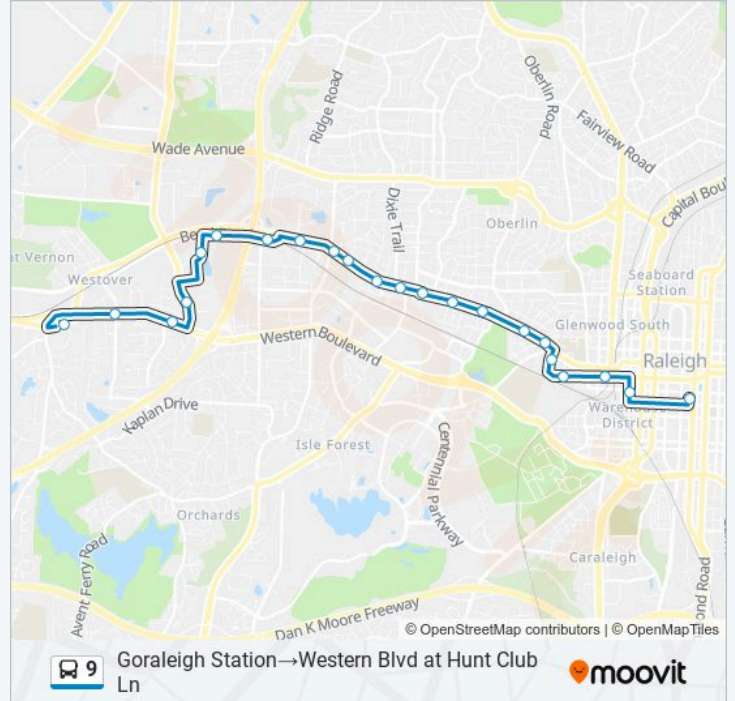

## Direction: Goraleigh Station → Western Blvd at Hunt Club Ln

22 stops

[VIEW LINE SCHEDULE](#)

- Goraleigh Station
- Harrington St at Hargett St (R15)
- Glenwood Ave at W Morgan St
- Salisbury St at W Hargett St
- W Morgan St at Hillsborough St Ob
- Hillsborough St at Park Ave (Wb)
- Hillsborough St at Forest Rd (Wb)
- Hillsborough St at Enterprise St (Wb)
- Hillsborough St at Horne St (Wb)
- Hillsborough St at Brooks Ave (Wb)
- Hillsborough St at Dixie Trail (Wb)
- Hillsborough St at Shepherd St
- Hillsborough St at Furches St (Wb)
- Hillsborough St at Faircloth St (Wb)
- Hillsborough St at Meredith College (Wb)
- Beryl Rd at Method Rd
- Beryl Rd at Arboretum
- Pylon Dr Ob
- Blue Ridge Rd at Crimson Cross Ct
- Western Blvd at Merendino St (Wb)

## 9 bus Info

**Direction:** Goraleigh Station → Western Blvd at Hunt Club Ln

**Stops:** 22

**Trip Duration:** 38 min

**Line Summary:**

Western Blvd at Powell Dr (Wb)

Western Blvd at Hunt Club Ln (Eb)

**Direction: Western Blvd at Hunt Club Ln→Goraleigh Station**

27 stops

[VIEW LINE SCHEDULE](#)

Western Blvd at Hunt Club Ln (Eb)

Western Blvd at Carolina Ave

Western Blvd at Heather Dr

Western Blvd at Pineland Cir (Eb)

Western Blvd at Deboy St (Eb)

Blue Ridge And Western Ib

**Direction:** Western Blvd at Hunt Club Ln→Goraleigh Station

**Stops:** 27

**Trip Duration:** 30 min

**Line Summary:**

Hillsborough St at Forest Rd (Eb)  
Hillsborough St at Park Ave (Eb)  
W Morgan St at Tryon Hill Dr  
W Morgan St at Mayo St Ib  
Morgan St at Boylan Ave  
Morgan St at Glenwood Ave  
Raleigh Union Station  
W Hargett St at Mcdowell St  
Goraleigh Station