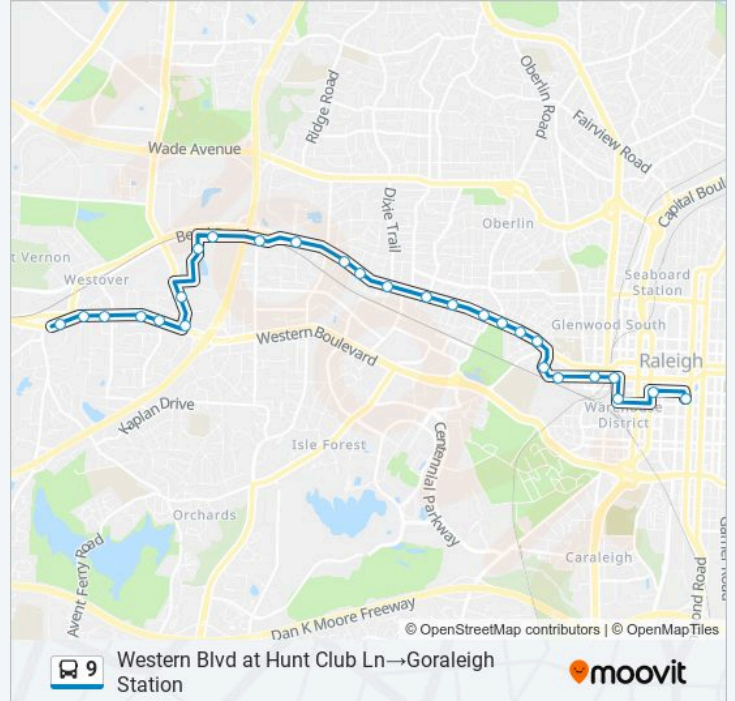

## Direction: Goraleigh Station → Western Blvd at Hunt Club Ln

22 stops

[VIEW LINE SCHEDULE](#)

- Goraleigh Station
- Harrington St at Hargett St (R15)
- Glenwood Ave at W Morgan St
- Salisbury St at W Hargett St
- W Morgan St at Hillsborough St Ob
- Hillsborough St at Park Ave (Wb)
- Hillsborough St at Forest Rd (Wb)
- Hillsborough St at Enterprise St (Wb)
- Hillsborough St at Horne St (Wb)
- Hillsborough St at Brooks Ave (Wb)
- Hillsborough St at Dixie Trail (Wb)
- Hillsborough St at Shepherd St
- Hillsborough St at Furches St (Wb)
- Hillsborough St at Faircloth St (Wb)
- Hillsborough St at Meredith College (Wb)
- Beryl Rd at Method Rd
- Beryl Rd at Arboretum
- Pylon Dr Ob
- Blue Ridge Rd at Crimson Cross Ct
- Western Blvd at Merendino St (Wb)

## 9 bus Info

**Direction:** Goraleigh Station → Western Blvd at Hunt Club Ln

**Stops:** 22

**Trip Duration:** 38 min

**Line Summary:**

Western Blvd at Powell Dr (Wb)

Western Blvd at Hunt Club Ln (Eb)

**Direction: Western Blvd at Hunt Club Ln→Goraleigh Station**

Hillsborough St at Gardner St (Ncsu)

Hillsborough St at Horne St (Eb)

Hillsborough St at Enterprise St (Ncsu Bell Tower)

Hillsborough St at Oberlin Rd

**9 bus Time Schedule**

Western Blvd at Hunt Club Ln→Goraleigh Station  
Route Timetable:

**Direction:** Western Blvd at Hunt Club Ln→Goraleigh Station

**Stops:** 27

**Trip Duration:** 30 min

**Line Summary:**

Hillsborough St at Forest Rd (Eb)  
Hillsborough St at Park Ave (Eb)  
W Morgan St at Tryon Hill Dr  
W Morgan St at Mayo St Ib  
Morgan St at Boylan Ave  
Morgan St at Glenwood Ave  
Raleigh Union Station  
W Hargett St at Mcdowell St  
Goraleigh Station