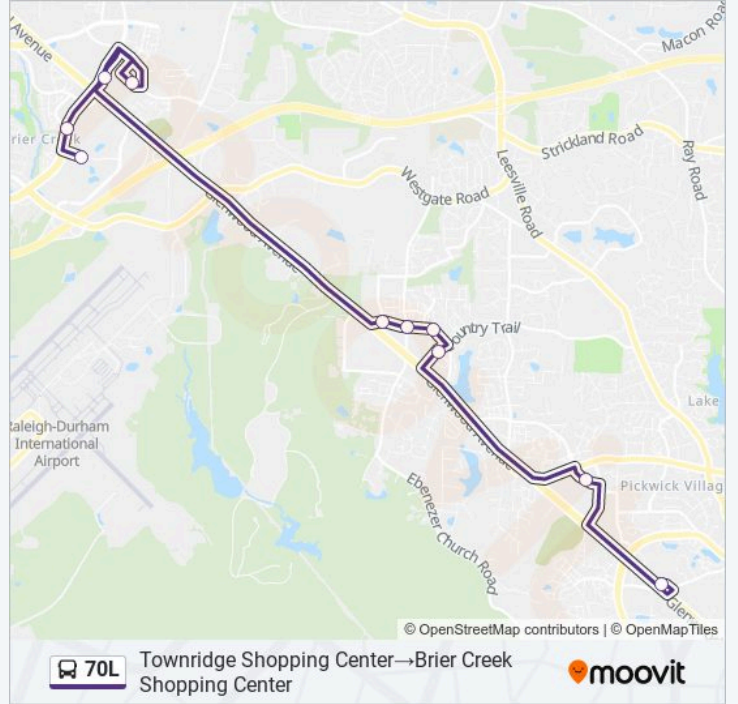

### 70L bus Info

**Direction:** Brier Creek Shopping Center → Townridge Shopping Center

**Stops:** 14

**Trip Duration:** 30 min

**Line Summary:**

**Direction: Townridge Shopping Center→Brier Creek Shopping Center**

10 stops

[VIEW LINE SCHEDULE](#)

- Townridge Shopping Center
- Grove Barton Rd at Lynn Rd
- Country Trl at Silhouette Pl
- Marvino Ln at Sone Cellar Dr
- Marvino Ln at Ebenezer Church Rd
- Marvino Ln at Saltwood Pl
- Brier Creek Pkwy at Skyland Ridge Pkwy
- Alexander Promenade at Walmart
- Brier Creek Pkwy at Brier Leaf Ln
- Brier Creek Shopping Center

**70L bus Time Schedule**

Townridge Shopping Center→Brier Creek Shopping Center Route Timetable:

|           |                    |
|-----------|--------------------|
| Sunday    | 6:08 AM - 9:08 PM  |
| Monday    | 6:08 AM - 10:08 PM |
| Tuesday   | 6:08 AM - 10:08 PM |
| Wednesday | 6:08 AM - 10:08 PM |
| Thursday  | 6:08 AM - 10:08 PM |
| Friday    | 6:08 AM - 10:08 PM |
| Saturday  | 6:08 AM - 10:08 PM |

**70L bus Info**

**Direction:** Townridge Shopping Center→Brier Creek Shopping Center

**Stops:** 10

**Trip Duration:** 22 min

**Line Summary:**

70L bus time schedules and route maps are available in an offline PDF at [moovitapp.com](https://moovitapp.com). Use the Moovit App to see live bus times, train schedule or subway schedule, and step-by-step directions for all public transit in Raleigh.