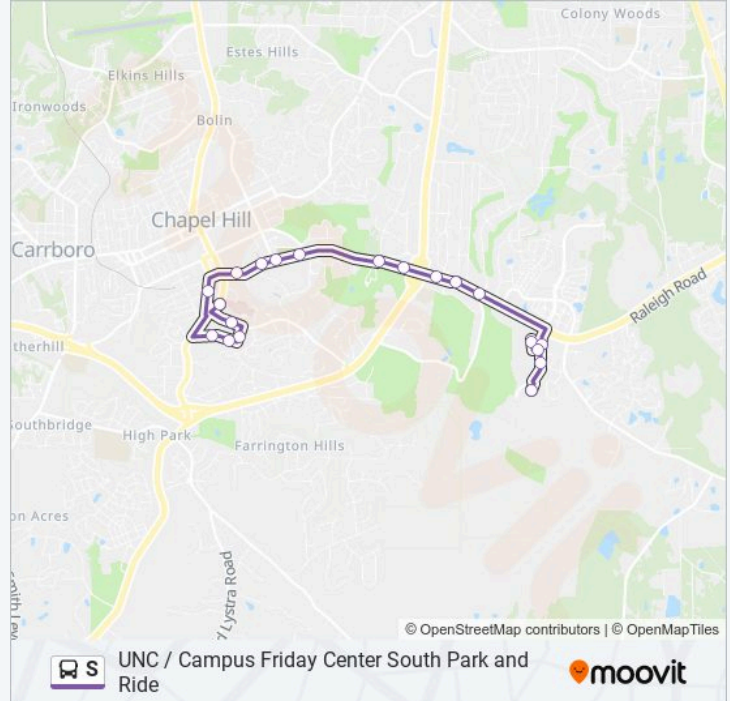

**Direction: Friday Center South Park And Ride Lot→South Columbia Street at Health Sciences Library**  
 20 stops  
[VIEW LINE SCHEDULE](#)

**S bus Time Schedule**  
 Friday Center South Park And Ride Lot→South Columbia Street at Health Sciences Library Route  
 Timetable:

Sunday	Not Operational
Monday	6:00 AM - 7:20 PM
Tuesday	6:00 AM - 7:20 PM
Wednesday	6:00 AM - 7:20 PM
Thursday	6:00 AM - 7:20 PM
Friday	6:00 AM - 7:20 PM
Saturday	Not Operational

**S bus Info**  
**Direction:** Friday Center South Park And Ride Lot→South Columbia Street at Health Sciences Library  
**Stops:** 20  
**Trip Duration:** 16 min  
**Line Summary:**

- Friday Center South Park And Ride Lot
- Friday Center Drive at Finley Forest Drive
- Friday Center Park And Ride
- Friday Center Park-And-Ride
- Friday Center Drive at Nc 54 Northbound
- Raleigh Rd at Burning Tree Dr (Wb)
- Raleigh Road at Oakwood Drive
- Raleigh Rd at Glen Lennox Shopping Center
- Raleigh Rd at Unc Administration (Wb)
- Raleigh Road at Greenwood Road Westbound
- South Rd at Country Club Rd (Wb)
- South Road at Raleigh Street
- South Rd at Student Stores (Wb)
- South Rd at Bell Tower Dr (Kenan Labs)
- Pittsboro St at Credit Union (Sb)
- Mason Farm Rd at Ambulatory Care Center (Eb)
- Mason Farm Rd at Odum Village
- East Dr at Jackson Cir
- Manning Dr at Unc Hospitals (Cg Lot)

### Direction: South Columbia Street at Health Sciences Library→Friday Center South Park And Ride Lot

14 stops

[VIEW LINE SCHEDULE](#)

S Columbia St at Health Sciences Library

South Rd at Bell Tower Dr (Coker Hall)