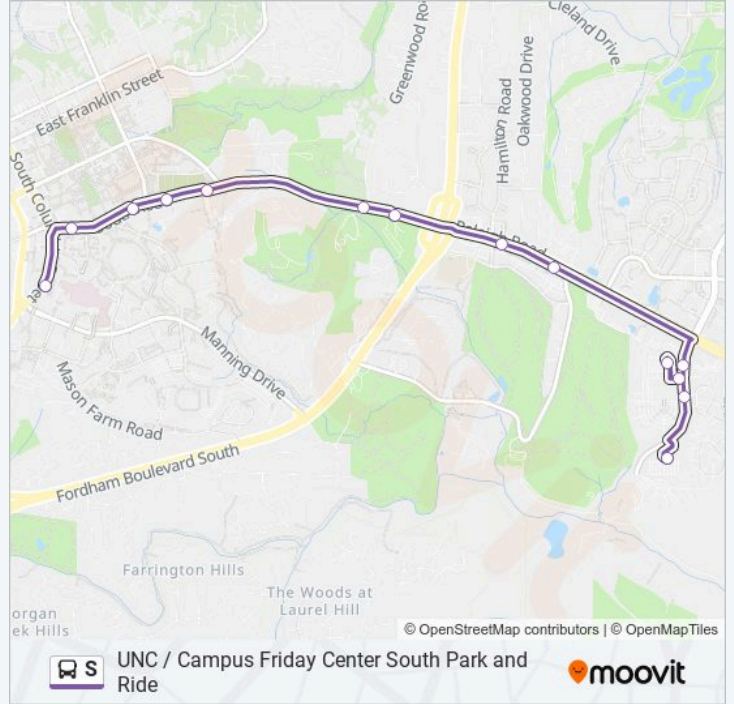

**Direction: Friday Center South Park And Ride Lot→South Columbia Street at Health Sciences Library**  
 20 stops  
[VIEW LINE SCHEDULE](#)

**S bus Time Schedule**  
 Friday Center South Park And Ride Lot→South Columbia Street at Health Sciences Library Route  
 Timetable:

### Direction: South Columbia Street at Health Sciences Library→Friday Center South Park And Ride Lot

14 stops

[VIEW LINE SCHEDULE](#)

S Columbia St at Health Sciences Library

South Rd at Bell Tower Dr (Coker Hall)

### S bus Time Schedule

South Columbia Street at Health Sciences Library→Friday Center South Park And Ride Lot  
Route Timetable:

Sunday	Not Operational
Monday	6:16 AM - 7:36 PM
Tuesday	6:16 AM - 7:36 PM
Wednesday	6:16 AM - 7:36 PM
Thursday	6:16 AM - 7:36 PM
Friday	6:16 AM - 7:36 PM
Saturday	Not Operational

### S bus Info

**Direction:** South Columbia Street at Health Sciences Library→Friday Center South Park And Ride Lot

**Stops:** 14

**Trip Duration:** 16 min

**Line Summary:**

S bus time schedules and route maps are available in an offline PDF at [moovitapp.com](https://moovitapp.com). Use the Moovit App to see live bus times, train schedule or subway schedule, and step-by-step directions for all public transit in Raleigh.