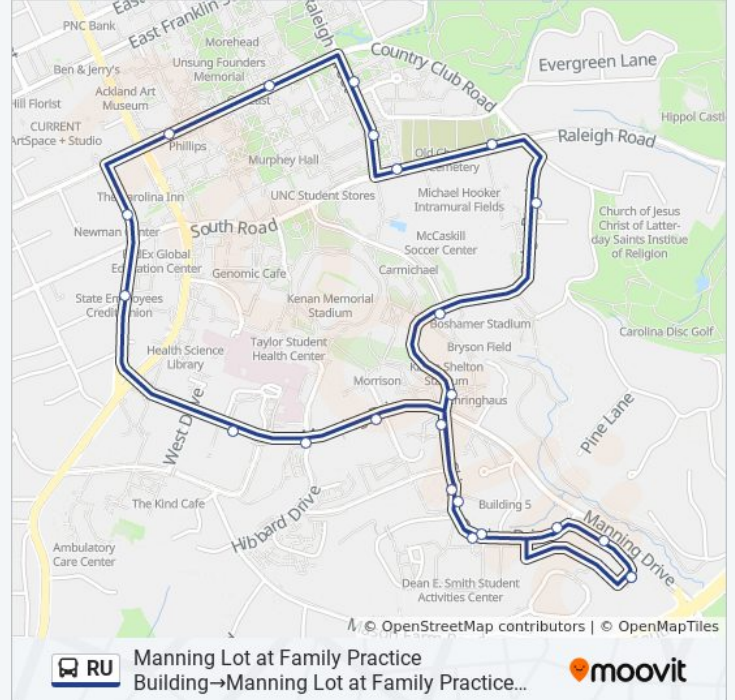

Direction: Manning Lot at Family Medicine Building → Manning Lot at Family Medicine Building

23 stops

[VIEW LINE SCHEDULE](#)

- Manning Lot at Family Medicine Building
- Manning Lot at Middle Of Lot
- Bowles Drive at S11 Lot Driveway Nb
- Bowles Drive at Smith Center Stadium
- Bowles Drive at Hinton James Tennis Courts
- Ridge Road at Ehringhaus Hall
- Ridge Road at Stadium Drive
- Ridge Road at Law School
- South Rd at Country Club Rd (Wb)
- South Road at Raleigh Street
- Raleigh Street at Connor Hall
- Raleigh Street at Lewis Hall
- Cameron Avenue at New East Hall
- Cameron Avenue at Swain Hall
- Pittsboro St at Mccauley St (Newman Center)
- Pittsboro St at Credit Union (Sb)
- Manning Drive at Hospital Parking Deck
- Manning Drive at Hibbard Drive
- Manning Drive at Craige Parking Deck
- Bowles Drive at Craige Dorm

RU bus Time Schedule

Manning Lot at Family Medicine Building → Manning Lot at Family Medicine Building Route Timetable:

Sunday	Not Operational
Monday	7:00 AM - 8:00 PM
Tuesday	7:00 AM - 8:00 PM
Wednesday	7:00 AM - 8:00 PM
Thursday	7:00 AM - 8:00 PM
Friday	Not Operational
Saturday	Not Operational

RU bus Info

Direction: Manning Lot at Family Medicine Building → Manning Lot at Family Medicine Building

Stops: 23

Trip Duration: 25 min

Line Summary:

Bowles Drive at Kenan-Flagler Lot

Bowles Drive at Smith Center

Manning Lot at Family Medicine Building

RU bus time schedules and route maps are available in an offline PDF at moovitapp.com. Use the [Moovit App](#) to see live bus times, train schedule or subway schedule, and step-by-step directions for all public transit in Raleigh.