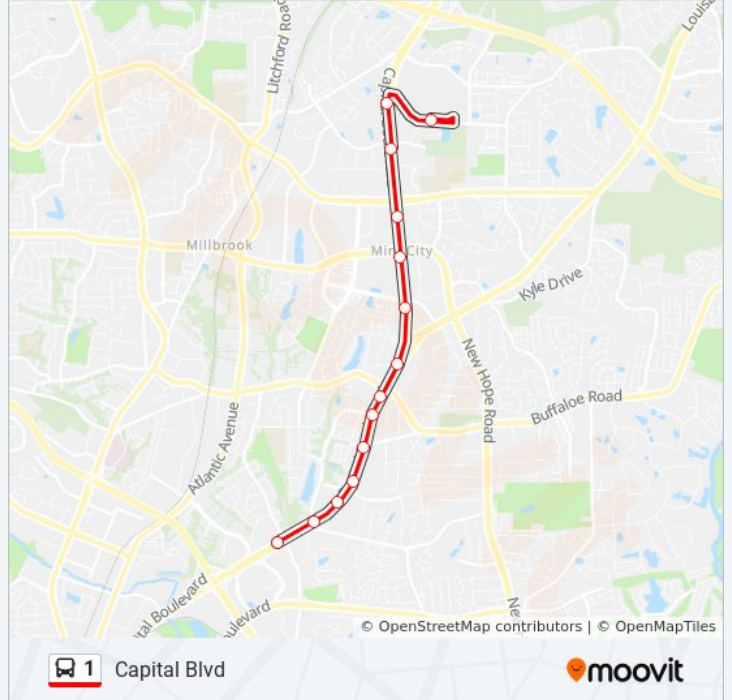

Capital Blvd at Calvary Dr

Capital Blvd at Deana Dr

Capital Blvd at New Hope Church Rd

Capital Blvd at Greywood Dr (Sb)

Capital Blvd at Old Buffaloe Rd (Sb)

Capital Blvd at Mayflower Dr

Capital Blvd at Capital Square Shopping Center

**1 bus Info**

**Direction:** Triangle Town Center Mall at Orvis (Park And Ride)→Capital Blvd at Brentwood Rd (Sb)

**Stops:** 14

**Trip Duration:** 16 min

**Line Summary:**

**Direction: Triangle Town Center Mall at Orvis (Park And Ride)→Goraleigh Station**

29 stops

[VIEW LINE SCHEDULE](#)

- Triangle Town Center Mall at Orvis (Park And Ride)
- Capital Blvd at Sumner Blvd (Sb)
- Capital Blvd at Oak Forest Dr (Sb)
- Capital Blvd at Spring Forest Rd (Sb)
- Capital Blvd at Millbrook Rd
- Capital Blvd at Calvary Dr
- Capital Blvd at Deana Dr
- Capital Blvd at New Hope Church Rd
- Capital Blvd at Greywood Dr (Sb)
- Capital Blvd at Old Buffalo Rd (Sb)
- Capital Blvd at Mayflower Dr
- Capital Blvd at Capital Square Shopping Center
- Capital Blvd at Huntleigh Dr
- Capital Blvd at Brentwood Rd (Sb)
- Capital Blvd at Highwoods Blvd
- Capital Blvd at Hodges St (Sb)
- Capital Blvd at Crabtree Blvd (Sb)

**1 bus Info**

**Direction:** Triangle Town Center Mall at Orvis (Park And Ride)→Goraleigh Station

**Stops:** 29

**Trip Duration:** 35 min

**Line Summary:**

Capital Blvd at Nc Library Association (Sb)

Capital Blvd at Tillery Pl