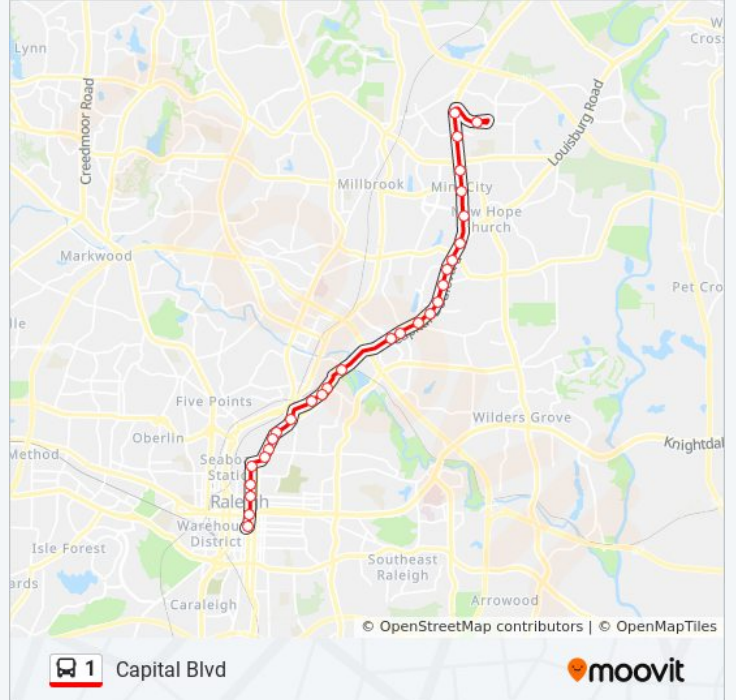

**1 bus Info**  
**Direction:** Goraleigh Station→Triangle Town Center Mall at Orvis (Park And Ride)  
**Stops:** 29  
**Trip Duration:** 37 min  
**Line Summary:**

- Goraleigh Station
- Wilmington St at Morgan St
- Wilmington St at Jones St
- Wilmington St at Polk St
- E Peace St at N Blount St
- N Person St at E Franklin St
- Wake Forest Rd at Sasser St (Salvation Army)
- Wake Forest Rd at Lafayette Rd
- Wake Forest Rd at Frank St
- Automotive Way at Brookside Dr
- Capital Blvd at Fenton St
- Capital Blvd at Wake Tech Adult Ed
- Capital Blvd at Crabtree Blvd (Nb)
- Capital Blvd at Hodges St (Nb)
- Capital Blvd at Westinghouse Blvd
- Capital Blvd at Brentwood Rd (Nb)
- Capital Blvd at Trawick Rd
- Capital Blvd at Starmount Dr
- Capital Blvd at Old Buffaloe Rd (Nb)
- Capital Blvd at Greywood Dr (Nb)

**1 bus Info**

**Direction:** Triangle Town Center Mall at Orvis (Park And Ride)→Capital Blvd at Brentwood Rd (Sb)

**Stops:** 14

**Trip Duration:** 16 min

**Line Summary:**

**Direction: Triangle Town Center Mall at Orvis (Park And Ride)→Goraleigh Station**

**1 bus Info**

**Direction:** Triangle Town Center Mall at Orvis (Park And Ride)→Goraleigh Station

**Stops:** 29

**Trip Duration:** 35 min

**Line Summary:**

Capital Blvd at Nc Library Association (Sb)

Capital Blvd at Tillery Pl

N Blount St at E Lane St

N Blount St at Morgan St

Goraleigh Station

1 bus time schedules and route maps are available in an offline PDF at [moovitapp.com](https://moovitapp.com). Use the [Moovit App](#) to see live bus times, train schedule or subway schedule, and step-by-step directions for all public transit in Raleigh.