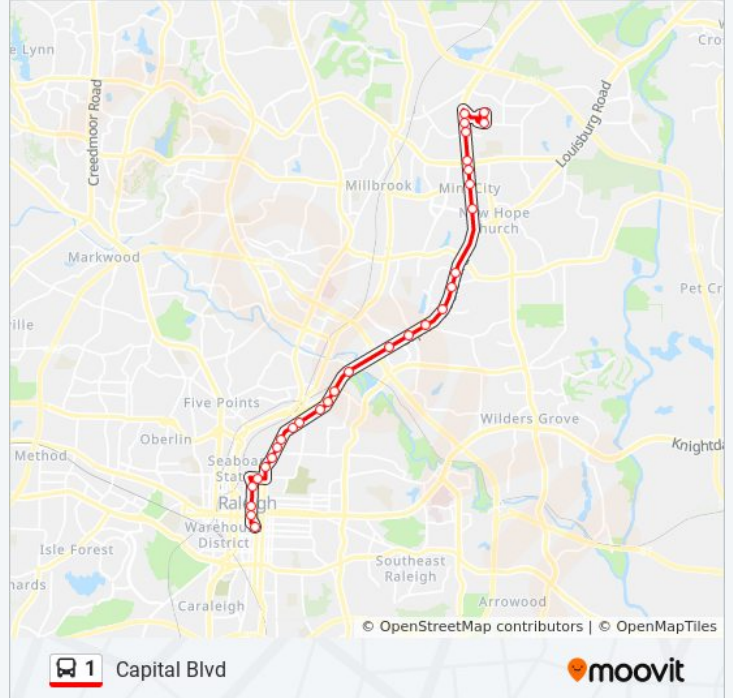

**1 bus Info**  
**Direction:** Goraleigh Station→Triangle Town Center Mall at Orvis (Park And Ride)  
**Stops:** 29  
**Trip Duration:** 37 min  
**Line Summary:**

- Goraleigh Station
- Wilmington St at Morgan St
- Wilmington St at Jones St
- Wilmington St at Polk St
- E Peace St at N Blount St
- N Person St at E Franklin St
- Wake Forest Rd at Sasser St (Salvation Army)
- Wake Forest Rd at Lafayette Rd
- Wake Forest Rd at Frank St
- Automotive Way at Brookside Dr
- Capital Blvd at Fenton St
- Capital Blvd at Wake Tech Adult Ed
- Capital Blvd at Crabtree Blvd (Nb)
- Capital Blvd at Hodges St (Nb)
- Capital Blvd at Westinghouse Blvd
- Capital Blvd at Brentwood Rd (Nb)
- Capital Blvd at Trawick Rd
- Capital Blvd at Starmount Dr
- Capital Blvd at Old Buffaloe Rd (Nb)
- Capital Blvd at Greywood Dr (Nb)

Capital Blvd at Calvary Dr

Capital Blvd at New Hope Rd

Capital Blvd at Spring Forest Rd (South Side)

Capital Blvd at Spring Forest Rd (North Side)

Capital Blvd at Oak Forest Dr (Nb)

Capital Blvd at Wayside Furniture

Capital Blvd at Sumner Blvd (Nb)

Triangle Town Center Mall at Barnes And Noble

Triangle Town Center Mall at Orvis (Park And Ride)

**Direction: Triangle Town Center Mall at Orvis (Park And Ride)→Capital Blvd at Brentwood Rd (Sb)**

**1 bus Info**

**Direction:** Triangle Town Center Mall at Orvis (Park And Ride)→Capital Blvd at Brentwood Rd (Sb)

**Stops:** 14

**Trip Duration:** 16 min

**Line Summary:**

**Direction: Triangle Town Center Mall at Orvis (Park And Ride)→Goraleigh Station**