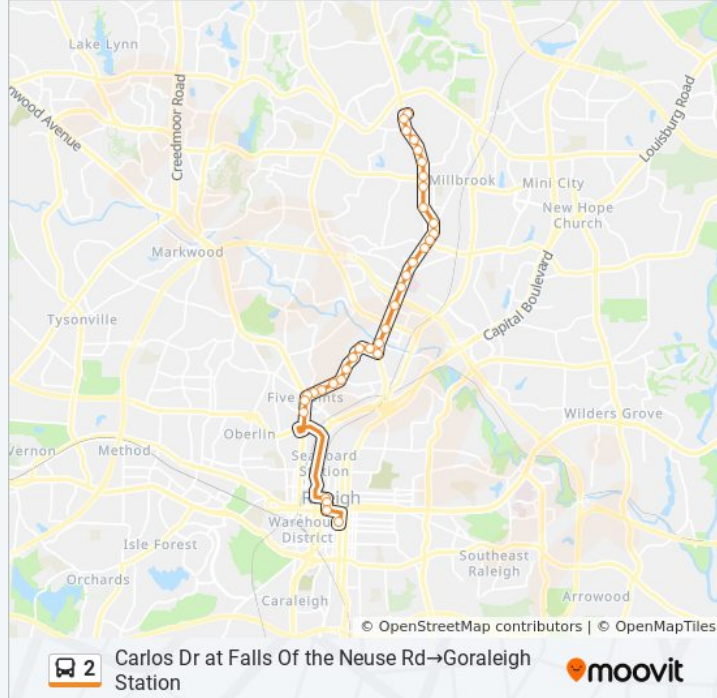

Use the Moovit App to find the closest 2 bus station near you and find out when is the next 2 bus arriving.

Direction: Carlos Dr at Falls Of the Neuse Rd→Goraleigh Station

35 stops

[VIEW LINE SCHEDULE](#)

2 bus Info

Direction: Carlos Dr at Falls Of the Neuse Rd→Goraleigh Station

Stops: 35

Trip Duration: 30 min

Line Summary:

Wake Forest Rd at Mcneil St

Mcneil St at Bernard St

Noble Rd at Mcneil St

Glenwood Ave at Glen Ave

Glenwood Ave at Harvey St (Sb)

W Jones St at N Salisbury St

Salisbury St at W Edenton St

Salisbury St at W Morgan St (Sb)

Goraleigh Station

Direction: Goraleigh Station→Carlos Dr at Falls Of the Neuse Rd

32 stops

[VIEW LINE SCHEDULE](#)

Goraleigh Station

Wilmington St at Morgan St

Wilmington St at Jones St

Wilmington St at North St

Peace St at Seaboard Station Dr

Glenwood Ave at Fairview Rd