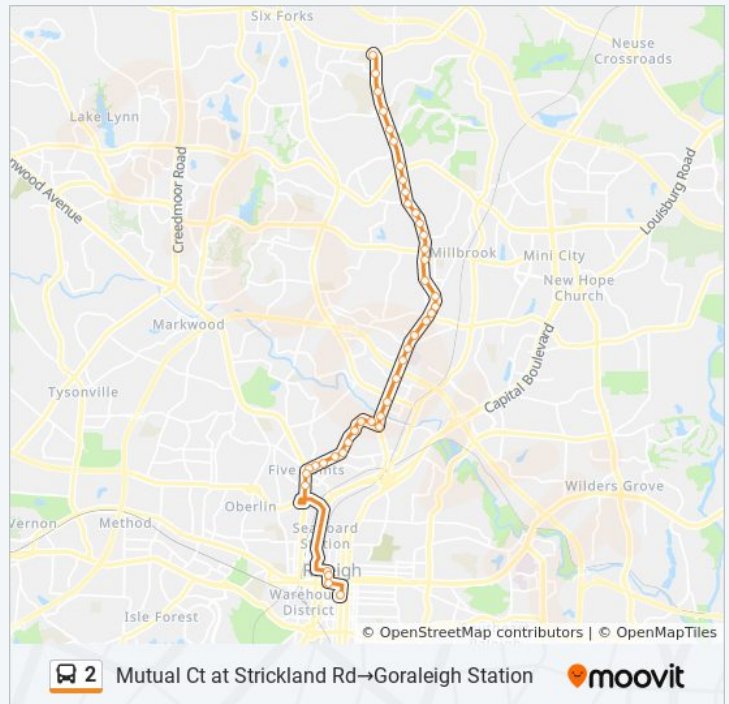

2 bus Info

Direction: Carlos Dr at Falls Of the Neuse Rd→Goraleigh Station

Stops: 35

Trip Duration: 30 min

Line Summary:

Wake Forest Rd at Mcneil St

Mcneil St at Bernard St

Noble Rd at Mcneil St

Direction: Goraleigh Station→Mutual Ct at Strickland Rd

Stops: 41

Trip Duration: 42 min

Line Summary:

Direction: Mutual Ct at Strickland Rd→Goraleigh Station

42 stops

[VIEW LINE SCHEDULE](#)

- Mutual Ct at Strickland Rd
- Falls Of Neuse Rd at Weathergreen Dr
- Falls Of Neuse Rd at Ravenscroft Dr (Sb)
- Falls Of Neuse Rd at Harps Mill Rd (Sb)
- Falls Of Neuse Rd at Lake Forest Dr
- Falls Of Neuse Rd at Hunting Ridge Rd
- Falls Of Neuse Rd at Spring Forest Rd
- Falls Of Neuse Rd at Ridgefield Dr
- Falls Of Neuse Rd at Logger Ct
- Falls Of Neuse Rd at North Bend Dr
- Falls Of Neuse Rd at Manassas Ct (Sb)
- Falls Of Neuse Rd at Fairfax Dr (Sb)
- Falls Of Neuse Rd at Fireside Dr
- Falls Of Neuse Rd at E Millbrook Rd (Sb)
- Falls Of Neuse Rd at Cedarhurst Dr (Sb)
- Falls Of Neuse Rd at Pemberton Dr
- Falls Of Neuse Rd at Old Wake Forest Rd (Sb)
- Wake Forest Rd at Ollie St
- Wake Forest Rd at Hardimont Rd
- Wake Forest Rd at Colby Dr
- Wake Forest Rd at Dresser Ct (Sb)
- Wake Forest Rd at St Albans Dr (Hilton Midtown)
- Wake Forest Rd at Navaho Dr (Sb)
- Wake Forest Rd at Wake Towne Dr (Sb)
- Wake Forest Rd at Six Forks Rd (Creekside Crossing)
- Wake Forest Rd at Hodges St (Sb)
- Wake Forest Rd at Mcneil St
- Mcneil St at Bernard St
- Noble Rd at Mcneil St

2 bus Time Schedule

Mutual Ct at Strickland Rd→Goraleigh Station Route
Timetable:

Sunday	6:12 AM - 7:12 PM
Monday	5:42 AM - 10:42 PM
Tuesday	5:42 AM - 10:42 PM
Wednesday	5:42 AM - 10:42 PM
Thursday	5:42 AM - 10:42 PM
Friday	5:42 AM - 10:42 PM
Saturday	6:12 AM - 7:12 PM

2 bus Info

Direction: Mutual Ct at Strickland Rd→Goraleigh Station

Stops: 42

Trip Duration: 43 min

Line Summary:

Noble Rd at Wayne Dr

Noble Rd at North Of Pine Dr

Pine Dr at Whitaker Mill Rd