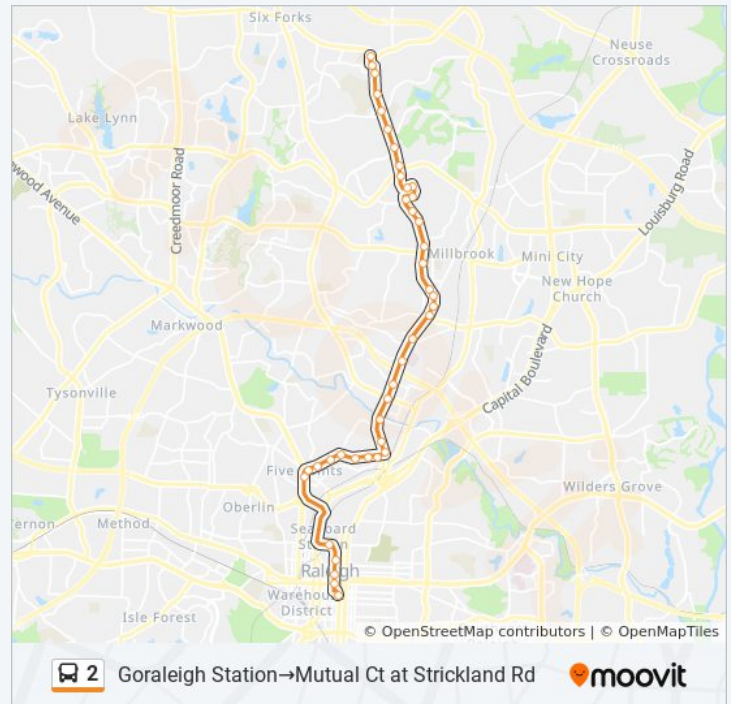

2 bus Info

Direction: Carlos Dr at Falls Of the Neuse Rd→Goraleigh Station

Stops: 35

Trip Duration: 30 min

Line Summary:

Wake Forest Rd at Mcneil St

Mcneil St at Bernard St

Noble Rd at Mcneil St

2 bus Info

Direction: Goraleigh Station→Carlos Dr at Falls Of the Neuse Rd

Stops: 32

Trip Duration: 29 min

Line Summary:

Whitaker Mill Rd at Hilton St

Wake Forest Rd at Whitaker Mill Rd

Wake Forest Rd at Mills St

Falls Of Neuse Rd at Fox Hunt Ln

Falls Of Neuse Rd at Harps Mill Rd (Nb)

Falls Of Neuse Rd at Ravenscroft Dr (Nb)

Falls Of Neuse Rd at Weathergreen Dr (Nb)

Exposition Pl at Falls Of Neuse Rd

Mutual Ct at Strickland Rd

Direction: Goraleigh Station→Mutual Ct at Strickland Rd

Stops: 41

Trip Duration: 42 min

Line Summary:

Direction: Mutual Ct at Strickland Rd→Goraleigh Station

42 stops

[VIEW LINE SCHEDULE](#)

- Mutual Ct at Strickland Rd
- Falls Of Neuse Rd at Weathergreen Dr
- Falls Of Neuse Rd at Ravenscroft Dr (Sb)
- Falls Of Neuse Rd at Harps Mill Rd (Sb)
- Falls Of Neuse Rd at Lake Forest Dr
- Falls Of Neuse Rd at Hunting Ridge Rd
- Falls Of Neuse Rd at Spring Forest Rd
- Falls Of Neuse Rd at Ridgefield Dr
- Falls Of Neuse Rd at Logger Ct
- Falls Of Neuse Rd at North Bend Dr
- Falls Of Neuse Rd at Manassas Ct (Sb)
- Falls Of Neuse Rd at Fairfax Dr (Sb)
- Falls Of Neuse Rd at Fireside Dr
- Falls Of Neuse Rd at E Millbrook Rd (Sb)
- Falls Of Neuse Rd at Cedarhurst Dr (Sb)
- Falls Of Neuse Rd at Pemberton Dr
- Falls Of Neuse Rd at Old Wake Forest Rd (Sb)
- Wake Forest Rd at Ollie St
- Wake Forest Rd at Hardimont Rd
- Wake Forest Rd at Colby Dr
- Wake Forest Rd at Dresser Ct (Sb)
- Wake Forest Rd at St Albans Dr (Hilton Midtown)
- Wake Forest Rd at Navaho Dr (Sb)
- Wake Forest Rd at Wake Towne Dr (Sb)
- Wake Forest Rd at Six Forks Rd (Creekside Crossing)
- Wake Forest Rd at Hodges St (Sb)
- Wake Forest Rd at Mcneil St
- Mcneil St at Bernard St
- Noble Rd at Mcneil St