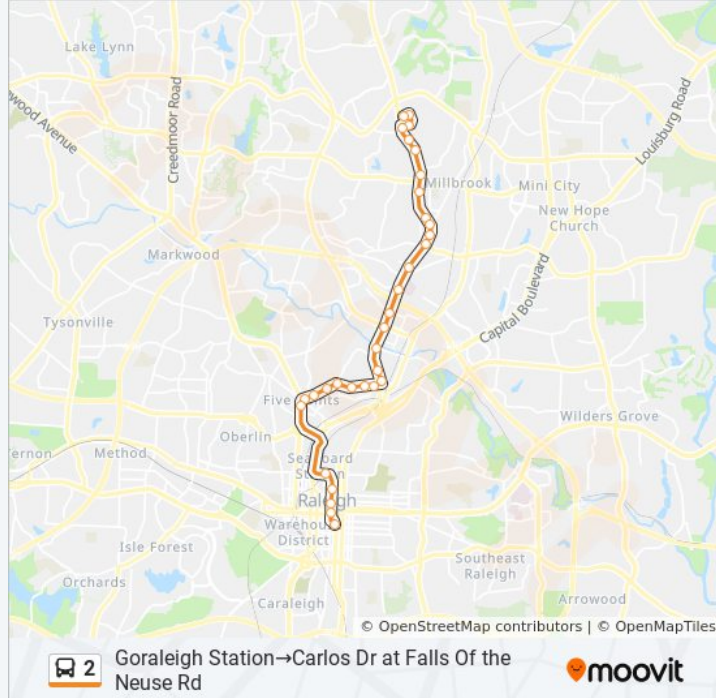

Whitaker Mill Rd at Hilton St

Wake Forest Rd at Whitaker Mill Rd

Wake Forest Rd at Mills St

Wake Forest Rd at Hodges St (Nb)

Wake Forest Rd at Six Forks Rd (Costco)

Wake Forest Rd at Wake Towne Dr (Nb)

Wake Forest Rd at Navaho Dr (Nb)

Wake Forest Rd at Dresser Ct (Nb)

Wake Forest Rd at New Hope Church Rd

Wake Forest Rd at Ronald Dr

Falls Of Neuse Rd at Old Wake Forest Rd (Nb)

Falls Of Neuse Rd at Pacific Dr

Falls Of Neuse Rd at Cedarhurst Dr (Nb)

Falls Of Neuse Rd at Quail Ridge Rd

Falls Of Neuse Rd at Fairfax Dr (Nb)

Falls Of Neuse Rd at Manassas Ct (Nb)

Falls Of Neuse Rd at Falls Church Rd

Falls Church Rd at Nottoway Ct

Volant Dr at Carlos Dr

Carlos Dr at Falls Of the Neuse Rd

Direction: Goraleigh Station→Mutual Ct at Strickland Rd

41 stops

[VIEW LINE SCHEDULE](#)

Goraleigh Station

Wilmington St at Morgan St

Wilmington St at Jones St

Wilmington St at North St

Peace St at Seaboard Station Dr

Glenwood Ave at Fairview Rd

Whitaker Mill Rd at Fairview Rd (Eb)

Whitaker Mill Rd at Sunset Dr (Eb)

Whitaker Mill Rd at Sunrise Ave

2 bus Time Schedule

Goraleigh Station→Mutual Ct at Strickland Rd Route Timetable:

Sunday	5:30 AM - 6:30 PM
Monday	5:00 AM - 10:00 PM
Tuesday	5:00 AM - 10:00 PM
Wednesday	5:00 AM - 10:00 PM
Thursday	5:00 AM - 10:00 PM
Friday	5:00 AM - 10:00 PM
Saturday	5:30 AM - 6:30 PM

2 bus Info