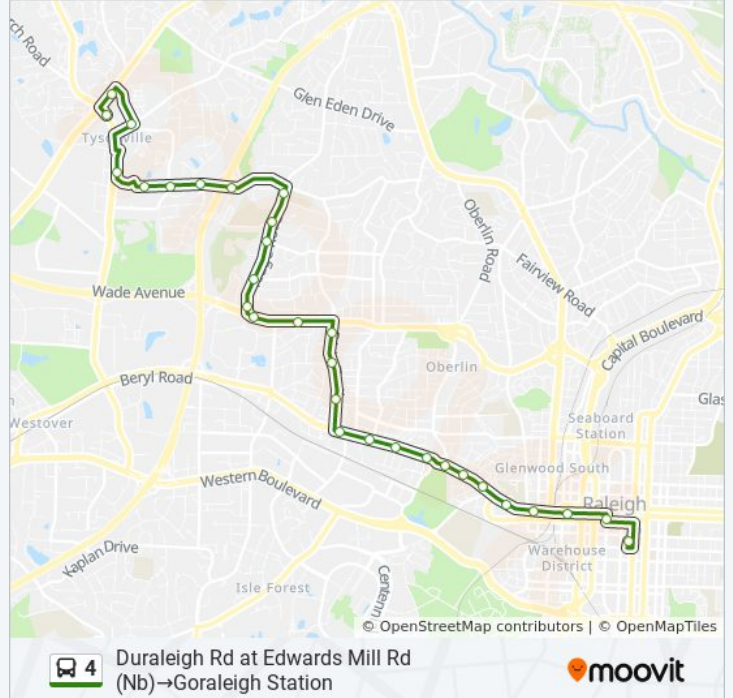

Duraleigh Rd at Edwards Mill Rd (Nb)→Goraleigh Station

Get The App

The 4 bus line (Duraleigh Rd at Edwards Mill Rd (Nb)→Goraleigh Station) has 2 routes. For regular weekdays, their operation hours are:

(1) Duraleigh Rd at Edwards Mill Rd (Nb)→Goraleigh Station: 5:01 AM - 11:31 PM
 (2) Goraleigh Station→Duraleigh Rd at Edwards Mill Rd (Nb): 4:30 AM - 11:00 PM

Use the Moovit App to find the closest 4 bus station near you and find out when is the next 4 bus arriving.

Direction: Duraleigh Rd at Edwards Mill Rd (Nb)→Goraleigh Station
 30 stops
[VIEW LINE SCHEDULE](#)

Direction: Goraleigh Station → Duraleigh Rd at Edwards Mill Rd (Nb)

34 stops

[VIEW LINE SCHEDULE](#)

Goraleigh Station
 Wilmington St at Morgan St
 Edenton St at Salisbury St
 W Edenton St at S Mcdowell St
 W Edenton St at S Harrington St
 Hillsborough St at Glenwood Ave (Wb)
 Hillsborough St at St Marys St (Wb)
 Hillsborough St at Mayo St (Wb)
 Hillsborough St at Park Ave (Wb)
 Hillsborough St at Forest Rd (Wb)
 Hillsborough St at Enterprise St (Wb)
 Hillsborough St at Horne St (Wb)
 Hillsborough St at Brooks Ave (Wb)
 Hillsborough St at Dixie Trail (Wb)
 Dixie Trail at Clark Ave (Nb)
 Dixie Trail at Fowler Ave
 Dixie Trail at Mayview Rd
 Dixie Trail at O'Berry St (Nb)

4 bus Info

Direction: Goraleigh Station → Duraleigh Rd at Edwards Mill Rd (Nb)

Stops: 34

Trip Duration: 31 min

Line Summary: