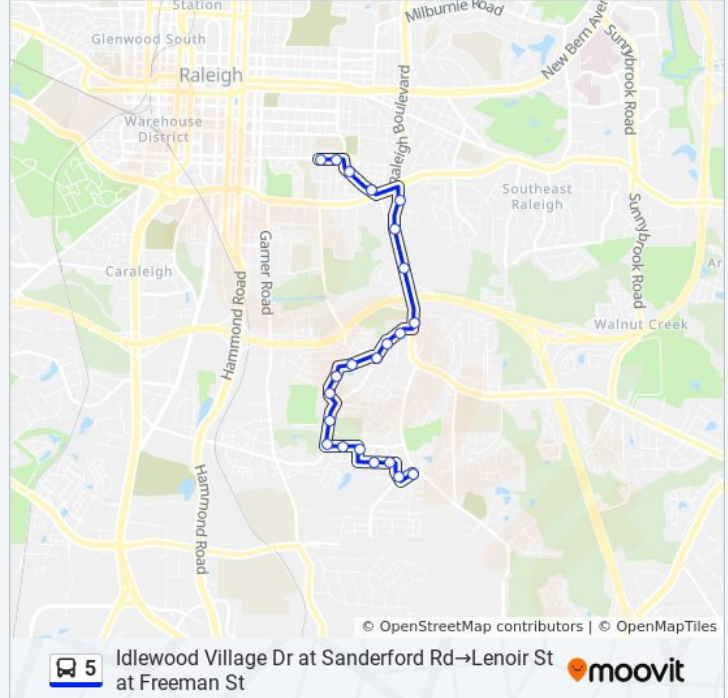

Goraleigh Station

Direction: Idlewood Village Dr at Sanderford Rd→Lenoir St at Freeman St

22 stops

[VIEW LINE SCHEDULE](#)

Idlewood Village Dr at Sanderford Rd

Snowberry Dr at Oak Hill Ct

Savannah Dr at Quince Dr

Sunday	Not Operational
Monday	11:47 PM
Tuesday	11:47 PM
Wednesday	11:47 PM
Thursday	11:47 PM
Friday	11:47 PM
Saturday	Not Operational

5 bus Info

Direction: Idlewood Village Dr at Sanderford Rd→Lenoir St at Freeman St

Stops: 22

Trip Duration: 18 min

Line Summary:

Rock Quarry Rd at Blazing Star Ln

Raleigh Blvd at Milk Jr Blvd

Rock Quarry Rd at Merrywood Dr

Rock Quarry Rd at Bart St (Helping Hand Mission)

Lenoir St at Coleman St

Lenoir St at Freeman St

Direction: Rock Quarry Rd at Cross Link Rd → Idlewood Village Dr at Sanderford Rd

7 stops

[VIEW LINE SCHEDULE](#)

Rock Quarry Rd at Cross Link Rd

Sanderford Rd at Rock Quarry Rd

Sanderford Rd at Fox Run