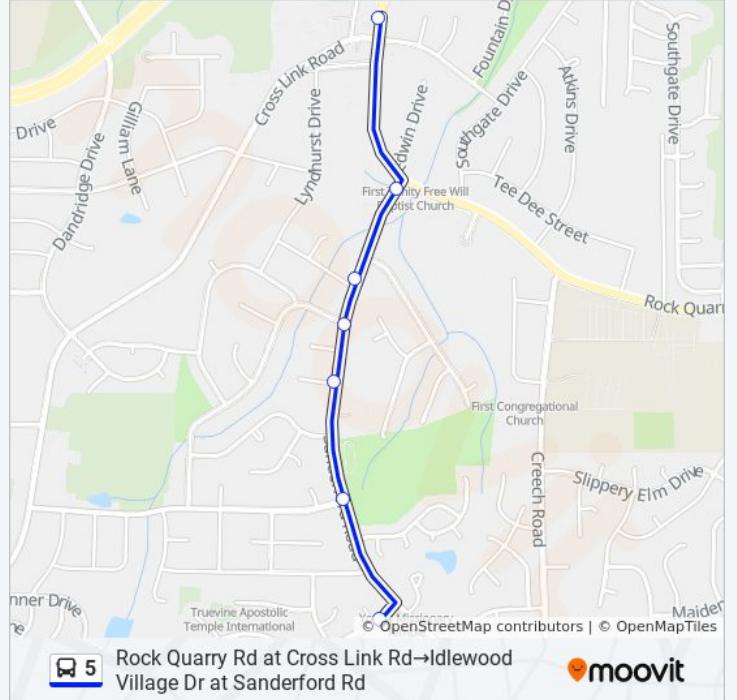

5 bus time schedules and route maps are available in an offline PDF at moovitapp.com. Use the [Moovit App](#) to see live bus times, train schedule or subway schedule, and step-by-step directions for all public transit in Raleigh.

[About Moovit](#) • [MaaS Solutions](#) • [Supported Countries](#) • [Mooviter Community](#)

© 2024 Moovit - All Rights Reserved

Check Live Arrival Times