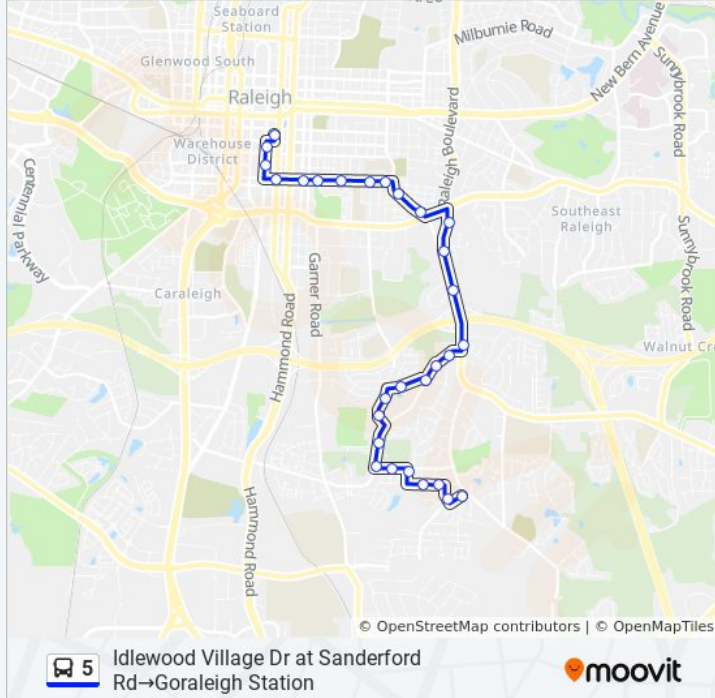

5 bus Info

Direction: Goraleigh Station→Idlewood Village Dr at Sanderford Rd

Stops: 19

Trip Duration: 17 min

Line Summary:

Direction: Idlewood Village Dr at Sanderford Rd → Goraleigh Station

30 stops

[VIEW LINE SCHEDULE](#)

5 bus Info

Direction: Idlewood Village Dr at Sanderford Rd → Goraleigh Station

Stops: 30

Trip Duration: 25 min

Line Summary:

Raleigh Blvd at Milk Jr Blvd

Rock Quarry Rd at Merrywood Dr

Rock Quarry Rd at Bart St (Helping Hand Mission)

Lenoir St at Coleman St

Lenoir St at Freeman St

Lenoir St at Haywood St

E Lenoir St at Chavis Way

Lenoir St at Bloodworth St

E Lenoir St at S Blount St

Wilmington St at Cabarrus St

Wilmington St at Davie St (R4)

Goraleigh Station

Direction: Idlewood Village Dr at Sanderford Rd→Lenoir St at Freeman St

22 stops

[VIEW LINE SCHEDULE](#)

Idlewood Village Dr at Sanderford Rd

Snowberry Dr at Oak Hill Ct

Savannah Dr at Quince Dr