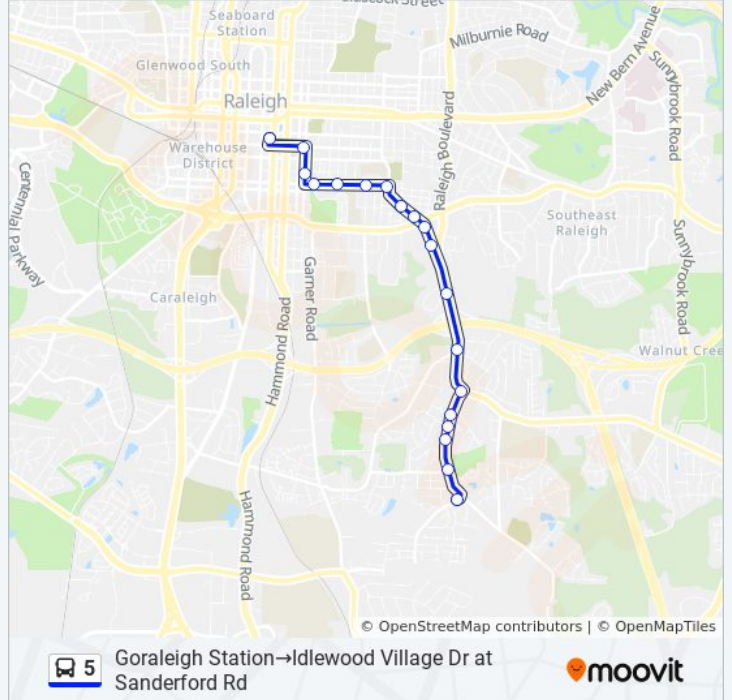

Use the Moovit App to find the closest 5 bus station near you and find out when is the next 5 bus arriving.

Direction: Goraleigh Station→Idlewood Village Dr at Sanderford Rd

19 stops

[VIEW LINE SCHEDULE](#)

5 bus Time Schedule

Goraleigh Station→Idlewood Village Dr at Sanderford Rd Route Timetable:

Sunday	7:00 AM - 10:30 PM
Monday	5:30 AM - 11:30 PM
Tuesday	5:30 AM - 11:30 PM
Wednesday	5:30 AM - 11:30 PM
Thursday	5:30 AM - 11:30 PM
Friday	5:30 AM - 11:30 PM
Saturday	7:00 AM - 11:30 PM

5 bus Info

Direction: Goraleigh Station→Idlewood Village Dr at Sanderford Rd

Stops: 19

Trip Duration: 17 min

Line Summary:

Direction: Idlewood Village Dr at Sanderford Rd → Goraleigh Station

30 stops

[VIEW LINE SCHEDULE](#)

5 bus Info

Direction: Idlewood Village Dr at Sanderford Rd → Goraleigh Station

Stops: 30

Trip Duration: 25 min

Line Summary:

Raleigh Blvd at Milk Jr Blvd

Rock Quarry Rd at Merrywood Dr

Rock Quarry Rd at Bart St (Helping Hand Mission)