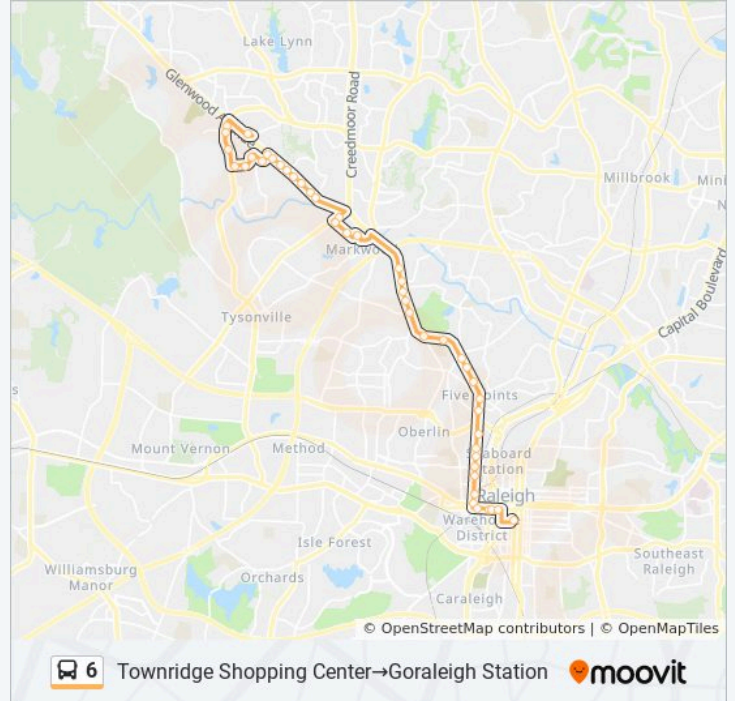

- Goraleigh Station
- Edenton St at Salisbury St
- W Edenton St at S Mcdowell St
- W Edenton St at S Harrington St
- Glenwood Ave at Hillsborough St
- Glenwood Ave at W Lane St
- Glenwood Ave at Tucker St
- Glenwood Ave at Devereux St
- Glenwood Ave at Wills Forest St (Nb)
- Glenwood Ave at Washington St (Nb)
- Glenwood Ave at Jefferson St
- Glenwood Ave at Cole St (Nb)
- Glenwood Ave at Harvey St (Nb)
- Glenwood Ave at Fairview Rd
- Glenwood Ave at Alexander Rd
- Glenwood Ave at the Circle
- Glenwood Ave at St Marys St (Nb)
- Glenwood Ave at Argyle Dr

20 stops

[VIEW LINE SCHEDULE](#)

Townridge Shopping Center

Duraleigh Rd at Glenwood Ave

Duraleigh Rd at Pleasant Valley Rd

Duraleigh Rd at Delta Lake Dr

Deep Hollow Dr at Duraleigh Rd

Deep Hollow Dr at St Giles St

Glenwood Ave at Mrytle Ave

Glenwood Ave at Glen Ave

Glenwood Ave at Harvey St (Sb)

Glenwood Ave at Cole St (Raleigh Charter High Scho

Glenwood Ave at Washington St (Sb)

Glenwood Ave at Wills Forest St (Sb)

Glenwood Ave at W Peace St

Glenwood Ave at W Johnson St

Glenwood Ave at W Jones St

Glenwood Ave at Willard Pl

W Morgan St at S Harrington St

W Morgan St at S Dawson St

Morgan St at Mcdowell St

Goraleigh Station