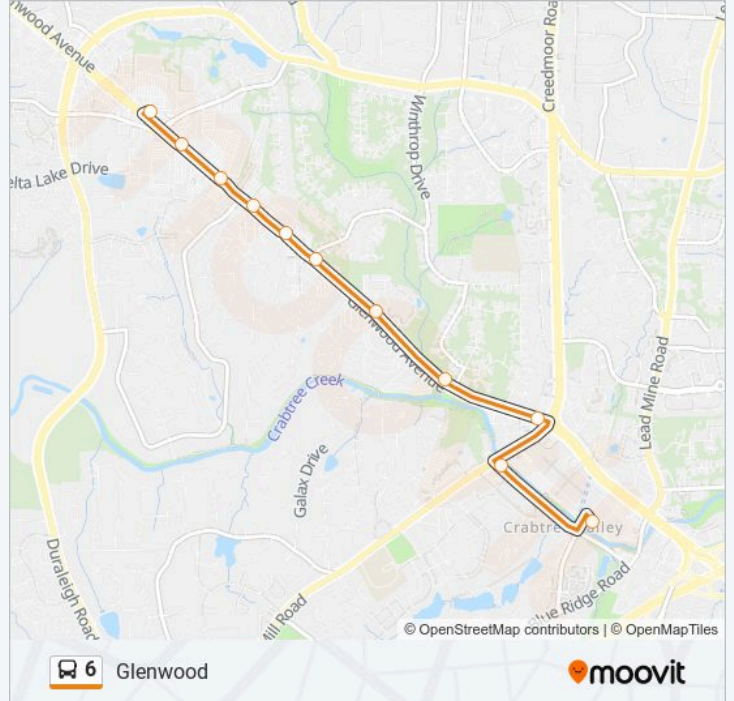

Use the Moovit App to find the closest 6 bus station near you and find out when is the next 6 bus arriving.

Direction: Crabtree Valley Mall→Townridge Shopping Center

11 stops

[VIEW LINE SCHEDULE](#)

- Crabtree Valley Mall
- Crabtree Valley Ave at Creedmoor Rd (Nb)
- Glenwood Ave at Creedmoor Rd
- Glenwood Ave at Moorehead Dr
- Glenwood Ave at Carolina Corporate
- Glenwood Ave at Rembert Dr
- Glenwood Ave at Deblyn Ave
- Glenwood Ave at Holly Ridge Dr
- Glenwood Ave at Munford Rd (Pleasant Valley Promen)
- Glenwood Ave at Pleasant Valley Rd (Chili'S)
- Townridge Shopping Center

6 bus Info

Direction: Crabtree Valley Mall→Townridge Shopping Center

Stops: 11

Trip Duration: 10 min

Line Summary:

Direction: Goraleigh Station → Townridge Shopping Center

32 stops

[VIEW LINE SCHEDULE](#)

- Goraleigh Station
- Edenton St at Salisbury St
- W Edenton St at S Mcdowell St
- W Edenton St at S Harrington St
- Glenwood Ave at Hillsborough St
- Glenwood Ave at W Lane St
- Glenwood Ave at Tucker St
- Glenwood Ave at Devereux St
- Glenwood Ave at Wills Forest St (Nb)
- Glenwood Ave at Washington St (Nb)
- Glenwood Ave at Jefferson St
- Glenwood Ave at Cole St (Nb)
- Glenwood Ave at Harvey St (Nb)
- Glenwood Ave at Fairview Rd
- Glenwood Ave at Alexander Rd
- Glenwood Ave at the Circle
- Glenwood Ave at St Marys St (Nb)
- Glenwood Ave at Argyle Dr

20 stops

[VIEW LINE SCHEDULE](#)

Townridge Shopping Center

Duraleigh Rd at Glenwood Ave

Duraleigh Rd at Pleasant Valley Rd

Duraleigh Rd at Delta Lake Dr

Deep Hollow Dr at Duraleigh Rd

Deep Hollow Dr at St Giles St