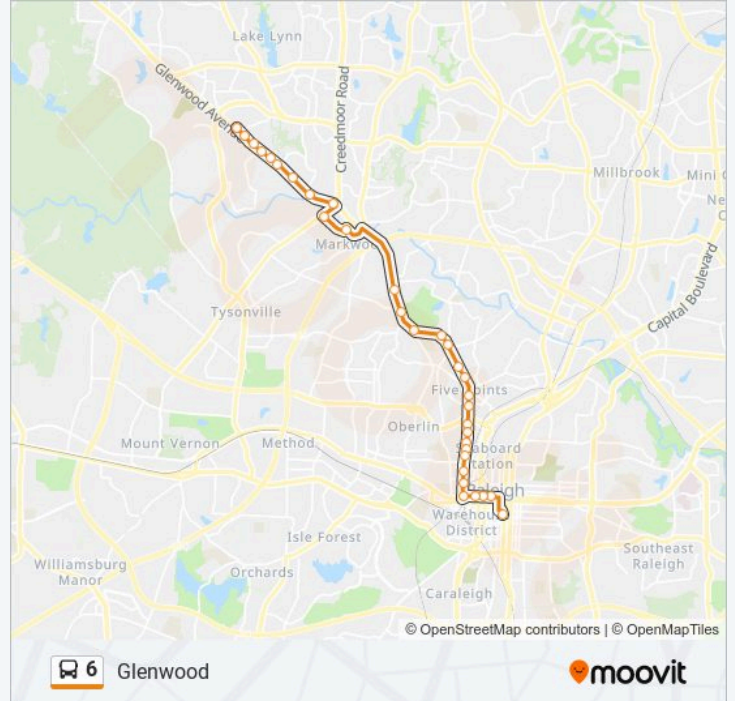

6 bus Info

Direction: Goraleigh Station → Townridge Shopping Center

Stops: 32

Trip Duration: 38 min

Line Summary:

Glenwood Ave at Oberlin Rd (Nb)

Glenwood Ave at Granville Dr

Glenwood Ave at Pasquatank Dr (Nb)

Crabtree Valley Mall

Crabtree Valley Ave at Creedmoor Rd (Nb)

Glenwood Ave at Creedmoor Rd

Glenwood Ave at Moorehead Dr

Glenwood Ave at Carolina Corporate

Glenwood Ave at Rembert Dr

Glenwood Ave at Deblyn Ave

Glenwood Ave at Holly Ridge Dr

Glenwood Ave at Munford Rd (Pleasant Valley Promen)

Glenwood Ave at Pleasant Valley Rd (Chili'S)

Townridge Shopping Center

Direction: Townridge Shopping Center→Crabtree Valley Mall

20 stops

[VIEW LINE SCHEDULE](#)

Townridge Shopping Center

Duraleigh Rd at Glenwood Ave

Duraleigh Rd at Pleasant Valley Rd

Duraleigh Rd at Delta Lake Dr

Deep Hollow Dr at Duraleigh Rd

Deep Hollow Dr at St Giles St