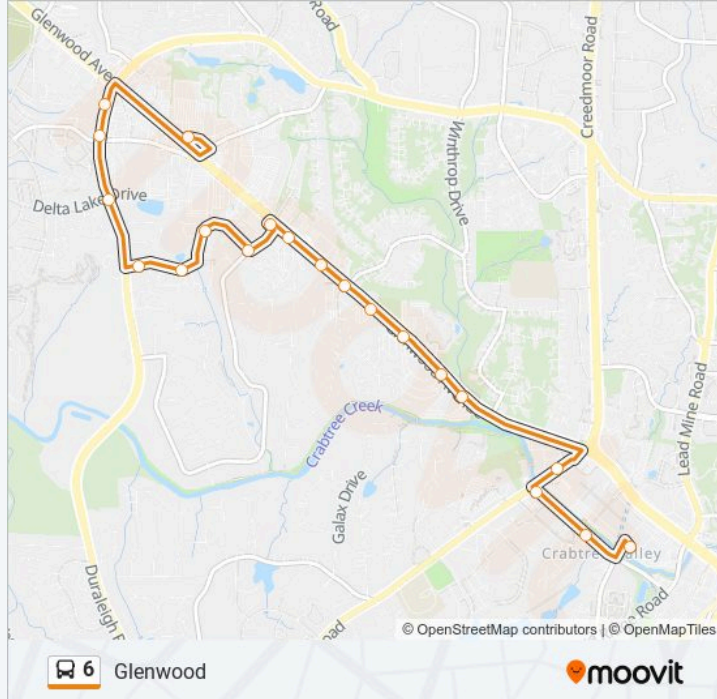

20 stops

[VIEW LINE SCHEDULE](#)

Townridge Shopping Center

Duraleigh Rd at Glenwood Ave

Duraleigh Rd at Pleasant Valley Rd

Duraleigh Rd at Delta Lake Dr

Deep Hollow Dr at Duraleigh Rd

Deep Hollow Dr at St Giles St

6 bus Info

Direction: Townridge Shopping Center→Crabtree Valley Mall

Stops: 20

Trip Duration: 19 min

Line Summary:

- Glenwood Ave at Bluestone Dr
- Glenwood Ave at Beta Center (North)
- Glenwood Ave at Beta Center (South)
- Creedmoor Rd at Glenwood Ave
- Crabtree Valley Ave at Creedmoor Rd (Sb)
- Crabtree Valley Ave at Edwards Mill Rd
- Crabtree Valley Mall

Direction: Townridge Shopping Center→Goraleigh Station

43 stops

[VIEW LINE SCHEDULE](#)

- Townridge Shopping Center
- Duraleigh Rd at Glenwood Ave
- Duraleigh Rd at Pleasant Valley Rd
- Duraleigh Rd at Delta Lake Dr
- Deep Hollow Dr at Duraleigh Rd
- Deep Hollow Dr at St Giles St
- St Giles St at Deep Hollow Dr
- St Giles St at Oak Park Rd
- Glenwood Ave Service Rd at Oak Park
- Glenwood Ave at Holly Ridge Dr
- Glenwood Ave at Glen Forest Dr
- Glenwood Ave at Fairhill Dr
- Glenwood Ave at Fairhill Dr
- Glenwood Ave at Bluestone Dr
- Glenwood Ave at Beta Center (North)
- Glenwood Ave at Beta Center (South)
- Creedmoor Rd at Glenwood Ave
- Crabtree Valley Ave at Creedmoor Rd (Sb)

6 bus Info

Direction: Townridge Shopping Center→Goraleigh Station

Stops: 43

Trip Duration: 47 min

Line Summary:

Crabtree Valley Ave at Edwards Mill Rd

Crabtree Valley Mall

Glenwood Ave at Women's Club Dr