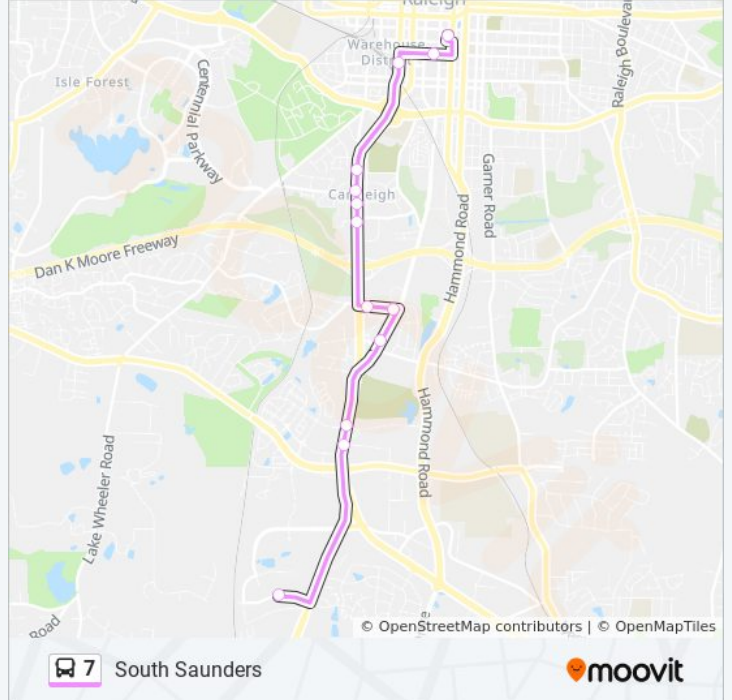

South Saunders

Get The App

The 7 bus line (South Saunders) has 4 routes. For regular weekdays, their operation hours are:
 (1) Goraleigh Station→Purser Dr at Wal-Mart: 5:45 AM - 11:00 PM(2) Pecan Rd at S Wilmington St (Eb)→Purser Dr at Wal-Mart: 6:00 AM(3) Purser Dr at Wal-Mart→Goraleigh Station: 6:12 AM - 10:27 PM(4) Purser Dr at Wal-Mart→Pecan Rd at S Wilmington St (Wb): 11:27 PM
 Use the Moovit App to find the closest 7 bus station near you and find out when is the next 7 bus arriving.

Direction: Goraleigh Station→Purser Dr at Wal-Mart
 13 stops
[VIEW LINE SCHEDULE](#)

- Goraleigh Station
- E Davie St at Fayetteville St
- Dawson St at Cabarrus St
- S Saunders St at Prospect Ave
- S Saunders St at Maywood Ave
- S Saunders St at Gilbert Ave
- S Saunders St at Hubert St
- Pecan Rd at S Saunders St
- Pecan Rd at S Wilmington St (Eb)
- S Wilmington St at Illeagnes Rd
- S Saunders St at Chapanoke Rd
- S Saunders St at Olympia Dr
- Purser Dr at Wal-Mart

7 bus Info
Direction: Goraleigh Station→Purser Dr at Wal-Mart
Stops: 13
Trip Duration: 27 min
Line Summary:

Direction: Pecan Rd at S Wilmington St (Eb)→Purser Dr at Wal-Mart

5 stops

[VIEW LINE SCHEDULE](#)

Stops: 5

Trip Duration: 12 min

Line Summary:

[7 bus Line Map](#)

Direction: Purser Dr at Wal-Mart→Goraleigh Station

21 stops

[VIEW LINE SCHEDULE](#)

Purser Dr at Wal-Mart