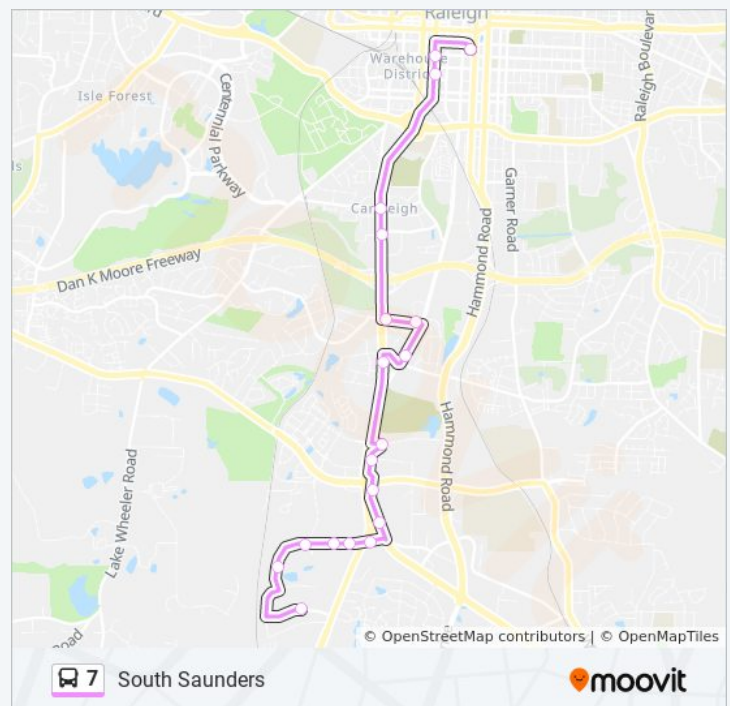

7 bus Info
Direction: Goraleigh Station→Purser Dr at Wal-Mart
Stops: 13
Trip Duration: 27 min
Line Summary:

Direction: Pecan Rd at S Wilmington St (Eb)→Purser Dr at Wal-Mart

5 stops

[VIEW LINE SCHEDULE](#)

Stops: 5

Trip Duration: 12 min

Line Summary:

[7 bus Line Map](#)

Direction: Purser Dr at Wal-Mart→Goraleigh Station

21 stops

[VIEW LINE SCHEDULE](#)

Purser Dr at Wal-Mart

Mcdowell St at Davie St

Mcdowell St at Martin St (Nb)

Goraleigh Station

Tuesday	6:12 AM - 10:27 PM
Wednesday	6:12 AM - 10:27 PM
Thursday	6:12 AM - 10:27 PM
Friday	6:12 AM - 10:27 PM
Saturday	6:12 AM - 10:27 PM

7 bus Info

Direction: Purser Dr at Wal-Mart→Goraleigh Station

Stops: 21

Trip Duration: 32 min

Line Summary:

Direction: Purser Dr at Wal-Mart→Pecan Rd at S Wilmington St (Wb)

13 stops

[VIEW LINE SCHEDULE](#)