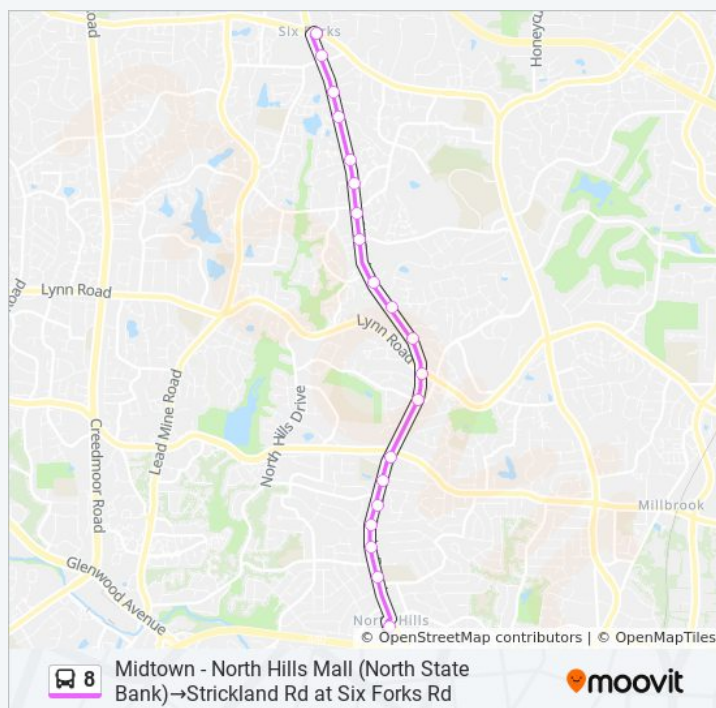

8 bus Info
Direction: Goraleigh Station→Strickland Rd at Six Forks Rd
Stops: 47
Trip Duration: 43 min
Line Summary:

St Marys St at Glenwood Ave (Nb)

St Marys St at Anderson Dr

St Mary's St at Wedgedale Dr

Thursday 5:55 AM

Friday 5:55 AM

Saturday Not Operational

8 bus Info

Direction: Midtown - North Hills Mall (North State Bank)→Strickland Rd at Six Forks Rd

Stops: 20

Trip Duration: 18 min

Line Summary:

Direction: Strickland Rd at Six Forks Rd→Goraleigh Station

45 stops

[VIEW LINE SCHEDULE](#)

Strickland Rd at Six Forks Rd

Six Forks Rd at Forum Dr

Six Forks Rd at Office Center Dr (Ib)

Six Forks Rd at Monument Ln

Six Forks Rd at Renwick Ct

Six Forks Rd at Horizon Dr

8 bus Time Schedule

Strickland Rd at Six Forks Rd→Goraleigh Station
Route Timetable:

Sunday 7:43 AM - 9:43 PM

Monday 6:13 AM - 9:43 PM

Tuesday 6:13 AM - 9:43 PM