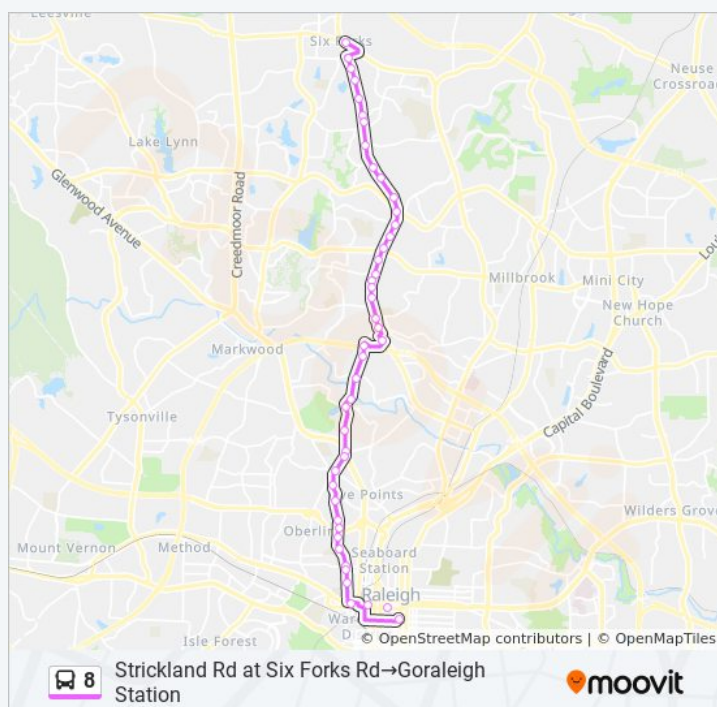

Lassiter Mill Rd at Marlowe Rd

Lassiter Mill Rd at Millstream Pl

Lassiter Mill Rd at Scotland St

St Mary's St at Wedgedale Dr

St Marys St at Glenwood Ave (Sb)

St Mary's St at Wake Dr

St Mary's St at Fairview Rd

St Mary's St at Colonial Rd

St Mary's St at Craig St

St Marys St at Williamson Dr (Sb)

St Marys St at Wade Ave (Employment Sec Comm)

St Marys St at Wade Ave (Sb)

St Marys St at Clay St (Sb)

8 bus Info

Direction: Strickland Rd at Six Forks Rd→Goraleigh Station

Stops: 45

Trip Duration: 41 min

Line Summary:

St Marys St at Peace St (Sb)

St Marys St at Johnson St (Sb)

St Marys St at North St (Wiley School)

Hillsborough St at Boylan St (Eb)

Hillsborough St at Dawson St

Salisbury St at W Morgan St (Sb)

Goraleigh Station

Direction: Strickland Rd at Six Forks Rd→Midtown - North Hills Mall (Bank Of America)

23 stops

[VIEW LINE SCHEDULE](#)

Strickland Rd at Six Forks Rd

Six Forks Rd at Forum Dr