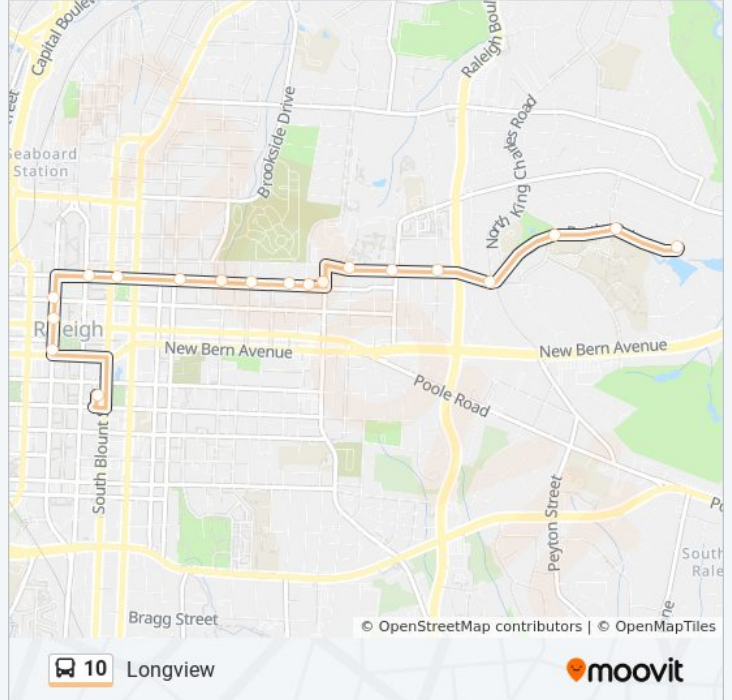

Use the Moovit App to find the closest 10 bus station near you and find out when is the next 10 bus arriving.

Direction: Chatham Ln at Bertie Dr→Goraleigh Station
 19 stops
[VIEW LINE SCHEDULE](#)

- Chatham Ln at Bertie Dr
- Bertie Dr at Culpepper Ln
- Bertie Dr at Locke Ln
- Oakwood Ave at N King Charles Rd
- Oakwood Ave at Fisher St
- Oakwood Ave at Hill St
- Oakwood Ave at Tarboro St (St Augustine's University)
- Tarboro Rd at E Lane St
- E Lane St at N State St
- E Lane St at Heck St
- E Lane St at Seawell Ave
- E Lane St at Linden Ave
- E Lane St at N East St
- E Lane St at N Blount St
- E Lane St at N Wilmington St
- Salisbury St at W Jones St
- Salisbury St at W Edenton St
- Salisbury St at W Morgan St (Sb)
- Goraleigh Station

10 bus Time Schedule

Chatham Ln at Bertie Dr→Goraleigh Station Route
 Timetable:

Sunday	7:20 AM - 9:20 PM
Monday	5:50 AM - 9:20 PM
Tuesday	5:50 AM - 9:20 PM
Wednesday	5:50 AM - 9:20 PM
Thursday	5:50 AM - 9:20 PM
Friday	5:50 AM - 9:20 PM
Saturday	7:20 AM - 9:20 PM

10 bus Info

Direction: Chatham Ln at Bertie Dr→Goraleigh Station
Stops: 19
Trip Duration: 20 min
Line Summary:

Direction: Goraleigh Station → Chatham Ln at Bertie Dr

28 stops

[VIEW LINE SCHEDULE](#)

- Goraleigh Station
- Morgan St at Wilmington St
- E Morgan St at S Person St
- N East St at E Edenton St
- N East St at E Jones St
- N East St at E Lane St
- E Lane St at Linden Ave
- E Lane St at Seawell Ave
- E Lane St at Idlewild Ave
- E Lane St at N State St
- Oakwood Ave at Tarboro St (Eb)
- Oakwood Ave at St Augustine Ave
- Hill St at Oakwood Ave
- Hill St at Booker Dr
- Milburnie Rd at Fisher St
- Milburnie Rd at Colleton Rd
- Milburnie Rd at N King Charles Rd
- N King Charles Rd at Brighton Rd

10 bus Info

Direction: Goraleigh Station → Chatham Ln at Bertie Dr

Stops: 28

Trip Duration: 20 min

Line Summary:

N King Charles Rd at Glascock St

Glascock St at Brighton Rd

Glascock St at Marlborough Rd