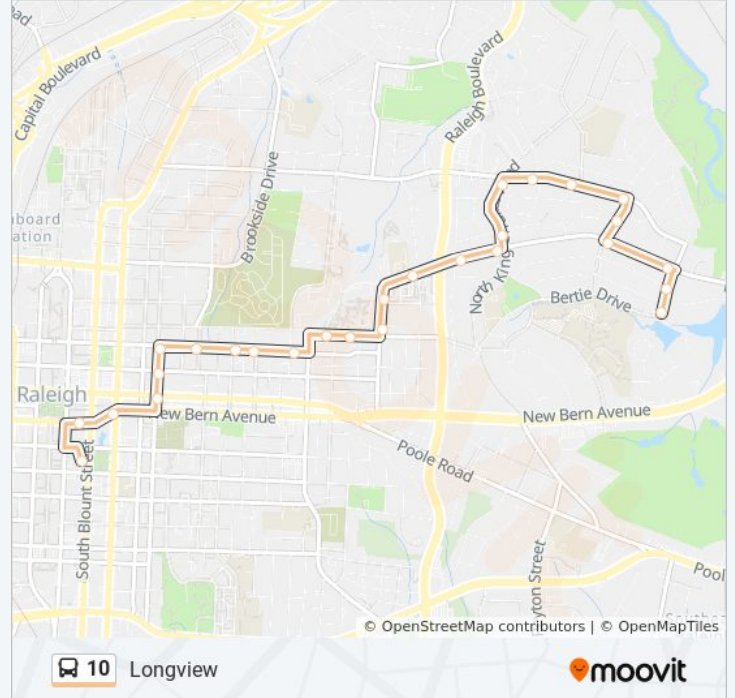

10 bus Info

Direction: Chatham Ln at Bertie Dr→Goraleigh Station
Stops: 19
Trip Duration: 20 min
Line Summary:

Direction: Goraleigh Station → Chatham Ln at Bertie Dr

28 stops

[VIEW LINE SCHEDULE](#)

- Goraleigh Station
- Morgan St at Wilmington St
- E Morgan St at S Person St
- N East St at E Edenton St
- N East St at E Jones St
- N East St at E Lane St
- E Lane St at Linden Ave
- E Lane St at Seawell Ave
- E Lane St at Idlewild Ave
- E Lane St at N State St
- Oakwood Ave at Tarboro St (Eb)
- Oakwood Ave at St Augustine Ave
- Hill St at Oakwood Ave
- Hill St at Booker Dr
- Milburnie Rd at Fisher St
- Milburnie Rd at Colleton Rd
- Milburnie Rd at N King Charles Rd
- N King Charles Rd at Brighton Rd

10 bus Info

Direction: Goraleigh Station → Chatham Ln at Bertie Dr

Stops: 28

Trip Duration: 20 min

Line Summary:

N King Charles Rd at Glascock St

Glascock St at Brighton Rd

Glascock St at Marlborough Rd

Glascock St at Culpepper Ln

Culpepper Rd at Boswell Rd

Milburne Rd at Culpepper Ln

Milburne Rd at Hapmstead Pl

Milburne Rd at Chatham Ln

Chatham Ln at Stevens Rd

Chatham Ln at Bertie Dr

10 bus time schedules and route maps are available in an offline PDF at moovitapp.com. Use the [Moovit App](#) to see live bus times, train schedule or subway schedule, and step-by-step directions for all public transit in Raleigh.