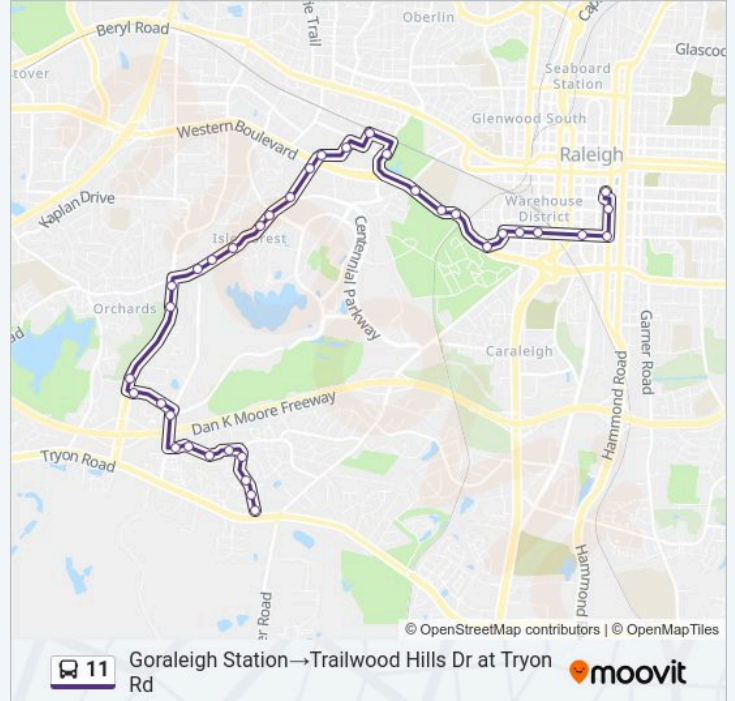

**Direction: Goraleigh Station→Trailwood Hills Dr at Tryon Rd**

36 stops

[VIEW LINE SCHEDULE](#)

- Goraleigh Station
- S Blount St at E Davie St
- E Lenoir St at S Blount St
- W Lenoir St at S Salisbury St
- W Lenoir St at S West St
- W Lenoir St at S Saunders St
- S Boylan Ave at W Lenoir St
- S Boylan Ave at Dorothea Dr (Outbound)
- Western Blvd at Hunt Dr (Wb)
- Western Blvd at Hunt Dr (Governor Morehead School)
- Western Blvd at Ashe Ave (Wb)
- Pullen Rd at Cates Ave
- Dunn Ave at Jeter Dr (Coliseum Parking Deck)
- Morrill Dr at Carmichael Gym
- Morrill Dr at Faucette Dr
- Avent Ferry Rd at Western Blvd (Avent Ferry Complex)
- Avent Ferry Rd at Centennial Pkwy (Sb)
- Avent Ferry Rd at Varsity Dr (Carolyn Apts)
- Avent Ferry Rd at Avery Close Apts

**11 bus Info**

**Direction:** Goraleigh Station→Trailwood Hills Dr at Tryon Rd

**Stops:** 36

**Trip Duration:** 29 min

**Line Summary:**

Avent Ferry Rd at Crest Rd  
 Avent Ferry Rd at Brigadoon Dr 2  
 Avent Ferry Rd at Trailwood Dr (Kensington Apts)  
 Gorman St at Avent Ferry Rd (Sb)  
 Gorman St at Walnut Creek Greenway (Sb)  
 Gorman St at Walnut Creek Pkwy  
 Thistledown Dr at Gorman St (Eb)  
 Thistledown Dr at Lethbridge Ct  
 Trailwood Dr at Centennial Knoll Cir  
 Lineberry Dr at University Woods Rd  
 Lineberry Dr at Pauls Penny  
 Lineberry Dr at Deep Forest Trl  
 Lineberry Dr at Leadenhall Way  
 Trailwood Hills Dr at Laurel Falls Ln  
 Trailwood Hills Dr at Alder Ridge Ln  
 Trailwood Hills Dr at Barrymore St  
 Trailwood Hills Dr at Tryon Rd

**Direction: Trailwood Hills Dr at Tryon Rd→Goraleigh Station**

28 stops

[VIEW LINE SCHEDULE](#)

Trailwood Hills Dr at Tryon Rd  
 Tryon Rd at Disk Dr  
 Tryon Rd at Tryon Grove Dr  
 Tryon Rd at Trailwood Dr  
 Trailwood Dr at Tryon Rd  
 Trailwood Dr at Lineberry Dr  
 Thistledown Dr at Trailwood Dr  
 Thistledown Dr at Nesfield Ct  
 Thistledown Dr at Gorman St (Wb)  
 Gorman St at Shire Ln  
 Gorman St at Walnut Creek Greenway (Nb)