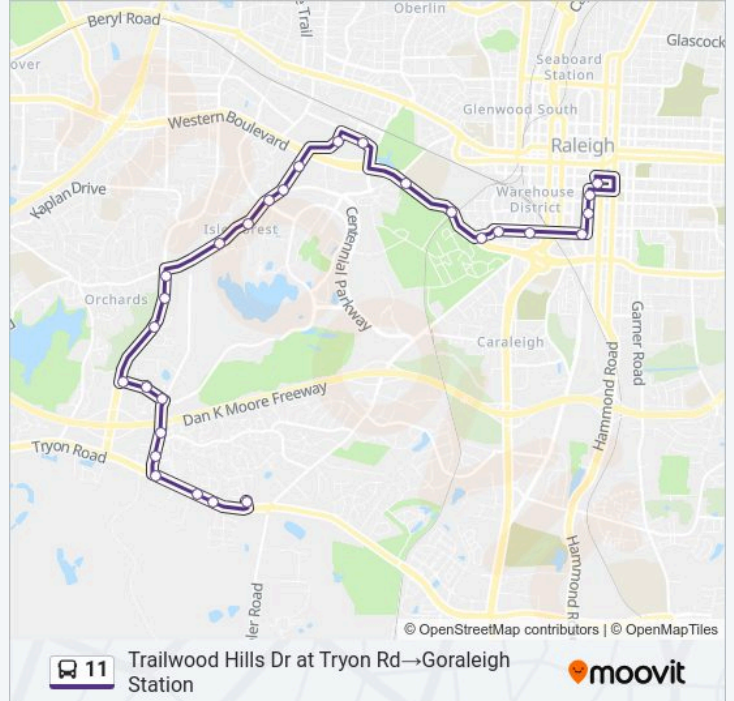

**11 bus Info**

**Direction:** Goraleigh Station→Trailwood Hills Dr at Tryon Rd

**Stops:** 36

**Trip Duration:** 29 min

**Line Summary:**

Avent Ferry Rd at Crest Rd  
 Avent Ferry Rd at Brigadoon Dr 2  
 Avent Ferry Rd at Trailwood Dr (Kensington Apts)  
 Gorman St at Avent Ferry Rd (Sb)  
 Gorman St at Walnut Creek Greenway (Sb)  
 Gorman St at Walnut Creek Pkwy  
 Thistledown Dr at Gorman St (Eb)  
 Thistledown Dr at Lethbridge Ct  
 Trailwood Dr at Centennial Knoll Cir  
 Lineberry Dr at University Woods Rd  
 Lineberry Dr at Pauls Penny  
 Lineberry Dr at Deep Forest Trl  
 Lineberry Dr at Leadenhall Way  
 Trailwood Hills Dr at Laurel Falls Ln  
 Trailwood Hills Dr at Alder Ridge Ln  
 Trailwood Hills Dr at Barrymore St  
 Trailwood Hills Dr at Tryon Rd

**Direction: Trailwood Hills Dr at Tryon Rd→Goraleigh Station**

28 stops

[VIEW LINE SCHEDULE](#)

Trailwood Hills Dr at Tryon Rd  
 Tryon Rd at Disk Dr  
 Tryon Rd at Tryon Grove Dr  
 Tryon Rd at Trailwood Dr  
 Trailwood Dr at Tryon Rd  
 Trailwood Dr at Lineberry Dr  
 Thistledown Dr at Trailwood Dr  
 Thistledown Dr at Nesfield Ct  
 Thistledown Dr at Gorman St (Wb)  
 Gorman St at Shire Ln  
 Gorman St at Walnut Creek Greenway (Nb)

**11 bus Info**

**Direction:** Trailwood Hills Dr at Tryon Rd→Goraleigh Station

**Stops:** 28

**Trip Duration:** 36 min

**Line Summary:**

Gorman St at Avent Ferry Rd (Nb)  
 Avent Ferry Rd at Brigadoon Dr (Eb)  
 Avent Ferry Rd at Centennial View Ln  
 Avent Ferry Rd at Varsity Dr  
 Avent Ferry Rd at Centennial Pkwy (Nb)  
 Avent Ferry Rd at Western Blvd  
 Morrill Dr at Cates Ave (Nb)  
 Cates Ave at Jensen Dr (Eb)  
 Western Blvd at Bilyeu St (Eb)  
 Western Blvd at Hunt Dr (Eb)  
 S Boylan Ave at Dorothea Dr (Inbound)  
 South St at Florence St  
 South St at West St  
 Performing Arts Center (R14)  
 Wilmington St at Cabarrus St  
 Wilmington St at Davie St (R4)  
 Goraleigh Station