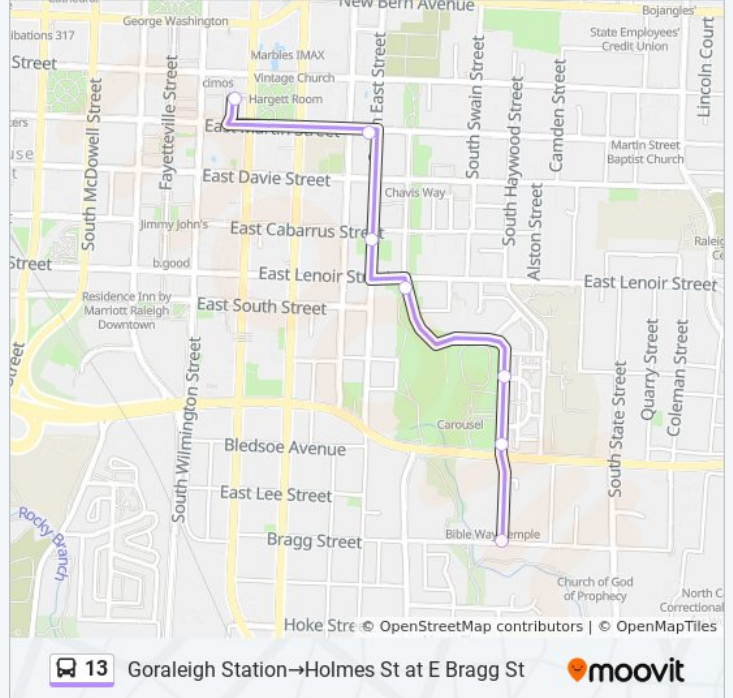

Goraleigh Station→Holmes St at E Bragg St

Get The App

The 13 bus line (Goraleigh Station→Holmes St at E Bragg St) has 2 routes. For regular weekdays, their operation hours are:

(1) Goraleigh Station→Holmes St at E Bragg St: 6:00 AM - 6:30 PM(2) Holmes St at E Bragg St→Goraleigh Station: 6:07 AM - 6:37 PM

Use the Moovit App to find the closest 13 bus station near you and find out when is the next 13 bus arriving.

Direction: Goraleigh Station→Holmes St at E Bragg St

7 stops

[VIEW LINE SCHEDULE](#)

- Goraleigh Station
- E Martin at S East St
- Southeast St at E Cabarrus St
- Chavis Way at E Lenior St
- Chavis Way at Franklin Ter
- Chavis Way at Milk Jr Blvd
- Holmes St at E Bragg St

13 bus Time Schedule

Goraleigh Station→Holmes St at E Bragg St Route
Timetable:

Sunday	6:00 AM - 6:30 PM
Monday	6:00 AM - 6:30 PM
Tuesday	6:00 AM - 6:30 PM
Wednesday	6:00 AM - 6:30 PM
Thursday	6:00 AM - 6:30 PM
Friday	6:00 AM - 6:30 PM
Saturday	6:00 AM - 6:30 PM

13 bus Info

Direction: Goraleigh Station→Holmes St at E Bragg St

Stops: 7

Trip Duration: 7 min

Line Summary:

Direction: Holmes St at E Bragg St → Goraleigh Station

18 stops

[VIEW LINE SCHEDULE](#)