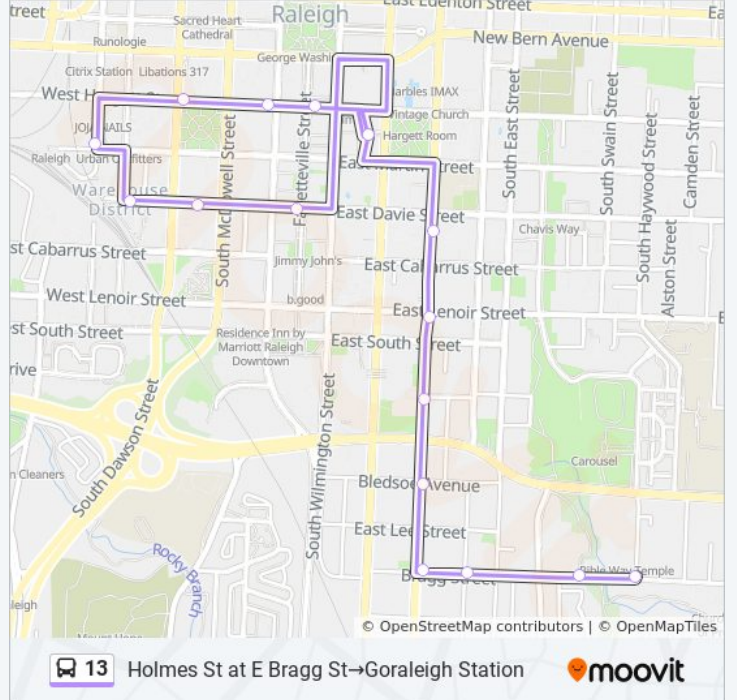

13 bus Info

Direction: Goraleigh Station→Holmes St at E Bragg St

Stops: 7

Trip Duration: 7 min

Line Summary:

Direction: Holmes St at E Bragg St → Goraleigh Station

18 stops

[VIEW LINE SCHEDULE](#)

- Holmes St at E Bragg St
- E Bragg St at Angelus Dr
- E Bragg St at Garner Rd
- E Bragg St at S Person St
- S Person St at Bledsoe Ave
- S Person St at Worth St
- S Person St at Lenoir St
- S Person St at Davie St
- Goraleigh Station
- E Hargett St at Fayetteville St
- W Hargett St at S Salisbury St
- W Hargett St at S Dawson St
- Raleigh Union Station
- W Davie St at S Harrington St
- W Davie St at S Dawson St
- W Davie St at Fayetteville St
- Wilmington St at Davie St (R4)
- Goraleigh Station

13 bus Time Schedule

Holmes St at E Bragg St → Goraleigh Station Route
Timetable:

Sunday	6:07 AM - 6:37 PM
Monday	6:07 AM - 6:37 PM
Tuesday	6:07 AM - 6:37 PM
Wednesday	6:07 AM - 6:37 PM
Thursday	6:07 AM - 6:37 PM
Friday	6:07 AM - 6:37 PM
Saturday	6:07 AM - 6:37 PM

13 bus Info

Direction: Holmes St at E Bragg St → Goraleigh Station

Stops: 18

Trip Duration: 16 min

Line Summary:

13 bus time schedules and route maps are available in an offline PDF at moovitapp.com. Use the [Moovit App](#) to see live bus times, train schedule or subway schedule, and step-by-step directions for all public transit in Raleigh.