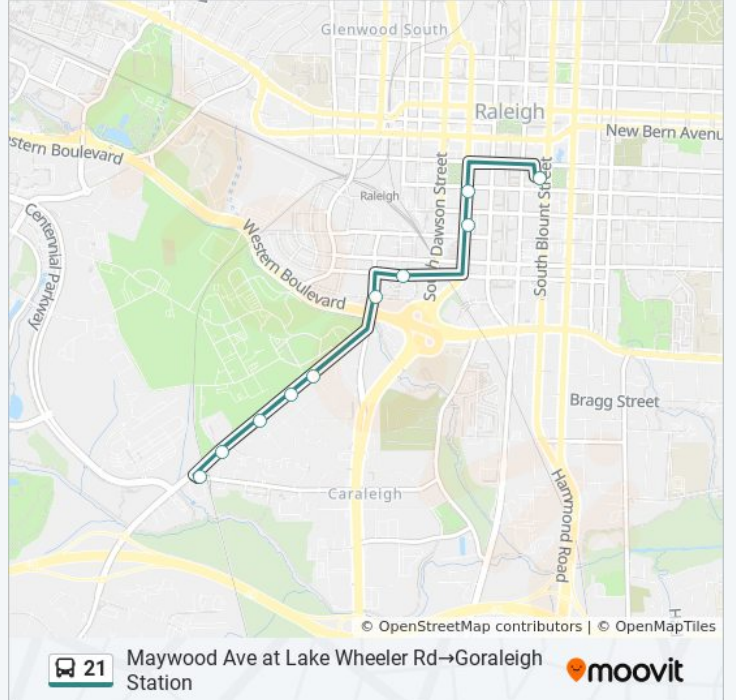

Goraleigh Station→Maywood Ave at Lake Wheeler Rd

Get The App

The 21 bus line (Goraleigh Station→Maywood Ave at Lake Wheeler Rd) has 2 routes. For regular weekdays, their operation hours are:

(1) Goraleigh Station→Maywood Ave at Lake Wheeler Rd: 5:30 AM - 11:30 PM(2) Maywood Ave at Lake Wheeler Rd→Goraleigh Station: 5:48 AM - 11:48 PM

21 bus Info

Direction: Goraleigh Station→Maywood Ave at Lake Wheeler Rd

Stops: 20

Trip Duration: 18 min

Line Summary:

Direction: Maywood Ave at Lake Wheeler Rd → Goraleigh Station

10 stops

[VIEW LINE SCHEDULE](#)

Mcdowell St at Martin St (Nb)

Goraleigh Station

21 bus Time Schedule

Maywood Ave at Lake Wheeler Rd → Goraleigh Station
 Route Timetable:

Sunday	5:48 AM - 10:48 PM
Monday	5:48 AM - 11:48 PM
Tuesday	5:48 AM - 11:48 PM
Wednesday	5:48 AM - 11:48 PM
Thursday	5:48 AM - 11:48 PM
Friday	5:48 AM - 11:48 PM
Saturday	5:48 AM - 11:48 PM

21 bus Info

Direction: Maywood Ave at Lake Wheeler Rd → Goraleigh Station

Stops: 10

Trip Duration: 11 min

Line Summary:

21 bus time schedules and route maps are available in an offline PDF at moovitapp.com. Use the [Moovit App](#) to see live bus times, train schedule or subway schedule, and step-by-step directions for all public transit in Raleigh.