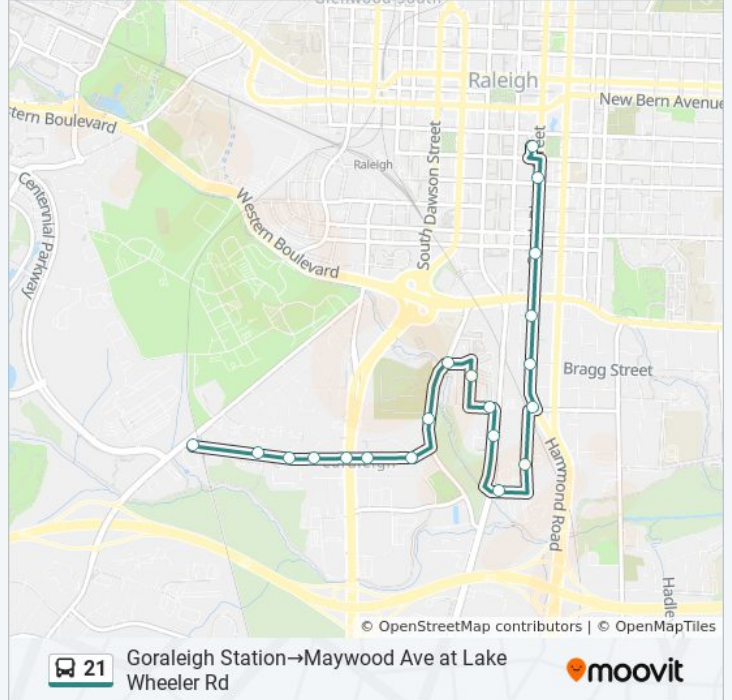

Goraleigh Station→Maywood Ave at Lake Wheeler Rd

Get The App

The 21 bus line (Goraleigh Station→Maywood Ave at Lake Wheeler Rd) has 2 routes. For regular weekdays, their operation hours are:

(1) Goraleigh Station→Maywood Ave at Lake Wheeler Rd: 5:30 AM - 11:30 PM(2) Maywood Ave at Lake Wheeler Rd→Goraleigh Station: 5:48 AM - 11:48 PM

Use the Moovit App to find the closest 21 bus station near you and find out when is the next 21 bus arriving.

Direction: Goraleigh Station→Maywood Ave at Lake Wheeler Rd

20 stops

[VIEW LINE SCHEDULE](#)

- Goraleigh Station
- S Blount St at E Davie St
- S Blount St at E South Ave
- Blount St at Bledsoe Ave
- Blount St at Bragg St
- Blount St at Hoke St
- Blount St at City Farm Rd
- City Farm Rd at Wilmington St
- Wilmington St Center
- Keeter Ctr at Branch St
- Mccauley St at Mclendon St
- Levister Ct at Fayetteville St
- Fayetteville St at Prospect St
- Maywood Ave at Summit Ave
- Maywood Ave at Green St
- Maywood Ave at S Saunders St
- Maywood Ave at Summit Ave
- Maywood Ave at Moring St
- Maywood Ave at Herring St
- Maywood Ave at Lake Wheeler Rd

21 bus Time Schedule

Goraleigh Station→Maywood Ave at Lake Wheeler Rd Route Timetable:

Sunday	5:30 AM - 10:30 PM
Monday	5:30 AM - 11:30 PM
Tuesday	5:30 AM - 11:30 PM
Wednesday	5:30 AM - 11:30 PM
Thursday	5:30 AM - 11:30 PM
Friday	5:30 AM - 11:30 PM
Saturday	5:30 AM - 11:30 PM

21 bus Info

Direction: Goraleigh Station→Maywood Ave at Lake Wheeler Rd

Stops: 20

Trip Duration: 18 min

Line Summary:

Direction: Maywood Ave at Lake Wheeler Rd → Goraleigh Station

10 stops

[VIEW LINE SCHEDULE](#)