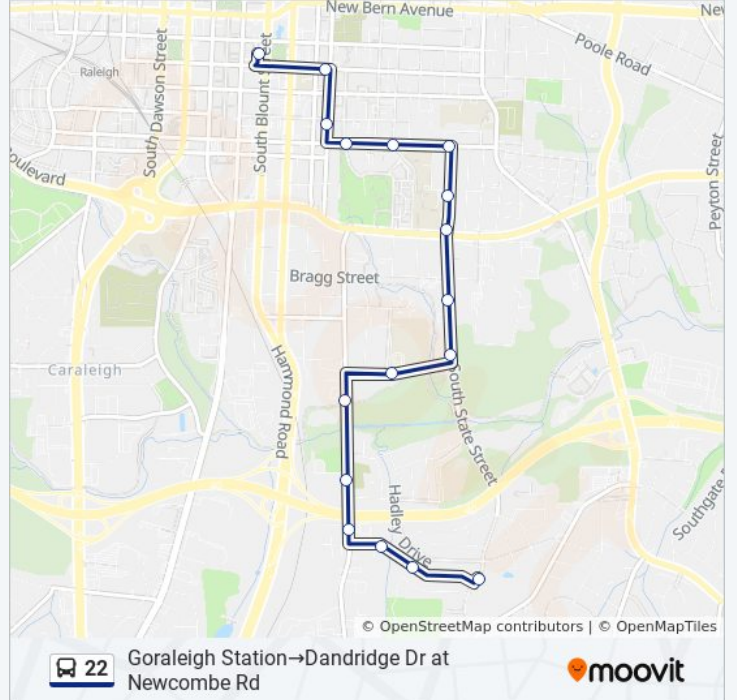

22 bus Info

Direction: Dandridge Dr at Newcombe Rd→Goraleigh Station

Stops: 15

Trip Duration: 14 min

Line Summary:

Direction: Goraleigh Station → Dandridge Dr at Newcombe Rd

17 stops

[VIEW LINE SCHEDULE](#)

- Goraleigh Station
- E Martin at S East St
- Southeast St at E Cabarrus St
- E Lenoir St at Chavis Way
- E Lenoir St at S Haywood St
- E Lenoir St at S State St
- S State St at Tipton St
- S State St at Milk Jr Blvd
- S State St at Bragg St
- S State St at Peterson St
- Peterson St at Carnage Dr
- Garner Rd at Peterson St (Greenway)
- Garner Rd at Bailey Dr
- Garner Rd at Warehouse Dr
- Newcombe Rd at Biltmore Ct
- Newcombe Rd at Fitzgerald Dr
- Dandridge Dr at Newcombe Rd

22 bus Time Schedule

Goraleigh Station → Dandridge Dr at Newcombe Rd
Route Timetable:

Sunday	6:30 AM - 10:00 PM
Monday	5:30 AM - 10:00 PM
Tuesday	5:30 AM - 10:00 PM
Wednesday	5:30 AM - 10:00 PM
Thursday	5:30 AM - 10:00 PM
Friday	5:30 AM - 10:00 PM
Saturday	6:30 AM - 10:00 PM

22 bus Info

Direction: Goraleigh Station → Dandridge Dr at Newcombe Rd

Stops: 17

Trip Duration: 14 min

Line Summary:

22 bus time schedules and route maps are available in an offline PDF at moovitapp.com. Use the [Moovit App](#) to see live bus times, train schedule or subway schedule, and step-by-step directions for all public transit in Raleigh.