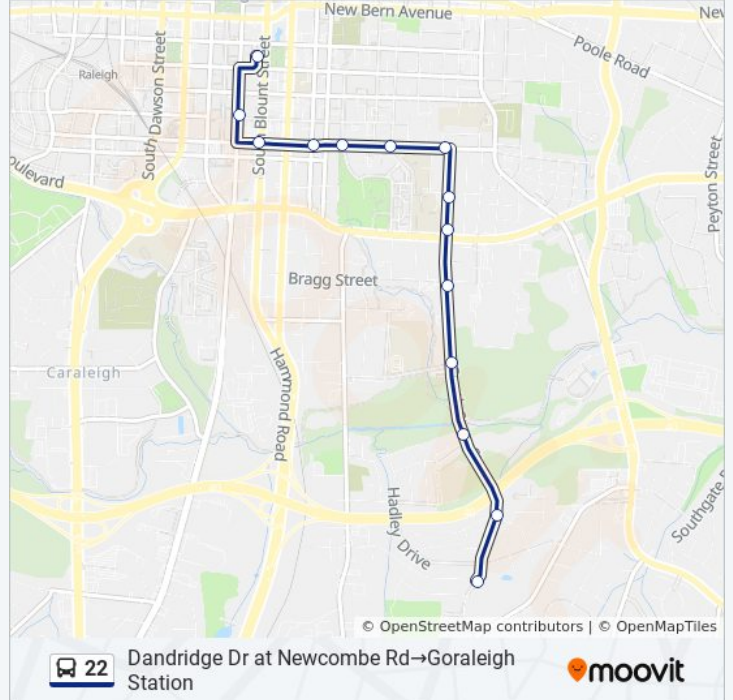

Use the Moovit App to find the closest 22 bus station near you and find out when is the next 22 bus arriving.

Direction: Dandridge Dr at Newcombe Rd→Goraleigh Station

15 stops

[VIEW LINE SCHEDULE](#)

- Dandridge Dr at Newcombe Rd
- S State St at Bunche Dr
- S State St at Darby St
- S State St at Peterson St
- S State St at Bragg St
- S State St at Martin Luther King Jr Blvd
- S State St at Tipton St
- Lenoir St at Freeman St
- Lenoir St at Haywood St
- E Lenoir St at Chavis Way
- Lenoir St at Bloodworth St
- E Lenoir St at S Blount St
- Wilmington St at Cabarrus St
- E Hargett St at S Blount St
- Goraleigh Station

22 bus Time Schedule

Dandridge Dr at Newcombe Rd→Goraleigh Station
 Route Timetable:

Sunday	6:44 AM - 9:14 PM
Monday	5:44 AM - 9:14 PM
Tuesday	5:44 AM - 9:14 PM
Wednesday	5:44 AM - 9:14 PM
Thursday	5:44 AM - 9:14 PM
Friday	5:44 AM - 9:14 PM
Saturday	6:44 AM - 9:14 PM

22 bus Info

Direction: Dandridge Dr at Newcombe Rd→Goraleigh Station

Stops: 15

Trip Duration: 14 min

Line Summary:

Direction: Goraleigh Station → Dandridge Dr at Newcombe Rd

17 stops

[VIEW LINE SCHEDULE](#)

22 bus Info

Direction: Goraleigh Station → Dandridge Dr at Newcombe Rd

Stops: 17

Trip Duration: 14 min

Line Summary:

22 bus time schedules and route maps are available in an offline PDF at moovitapp.com. Use the [Moovit App](#) to see live bus times, train schedule or subway schedule, and step-by-step directions for all public transit in Raleigh.