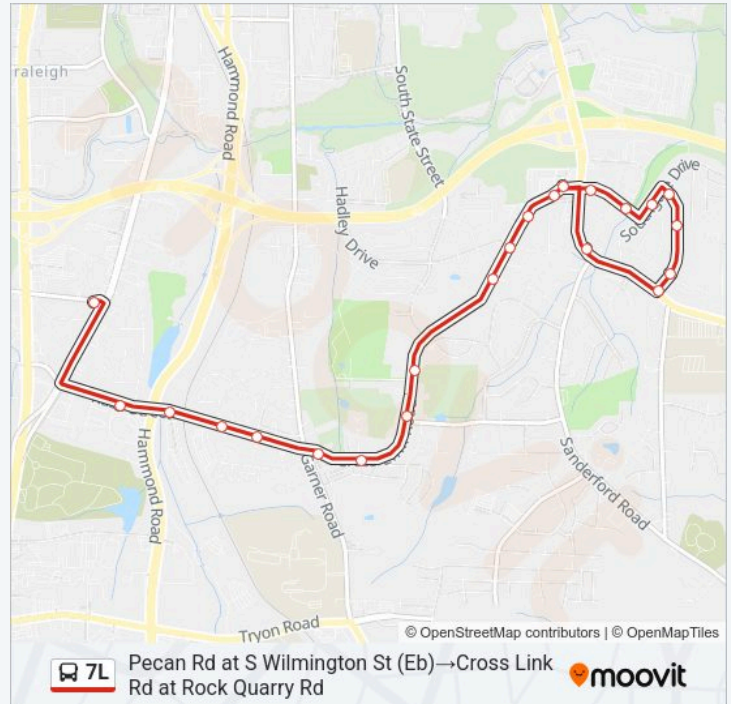

Use the Moovit App to find the closest 7L bus station near you and find out when is the next 7L bus arriving.

Direction: Cross Link Rd at Rock Quarry Rd→Trailwood Hills Dr at Tryon Rd

28 stops

[VIEW LINE SCHEDULE](#)

7L bus Info

Direction: Trailwood Hills Dr at Tryon Rd→Cross Link Rd at Rock Quarry Rd

Stops: 43

Trip Duration: 33 min

Line Summary:

Carolina Pines Ave at S Saunders St

Pecan Rd at S Saunders St

Pecan Rd at S Wilmington St (Eb)

Saturday

7:15 PM

Sunday

7:15 PM

7L bus Info

Direction: Pecan Rd at S Wilmington St (Eb)→Cross Link Rd at Rock Quarry Rd

Stops: 22

Trip Duration: 18 min

Line Summary:

Direction: Trailwood Hills Dr at Tryon Rd→Pecan Rd at S Wilmington St (Eb)

20 stops

[VIEW LINE SCHEDULE](#)

Trailwood Hills Dr at Tryon Rd

Trailwood Hills Dr at Alder Ridge Ln

Trailwood Hills Dr at Laurel Falls Ln