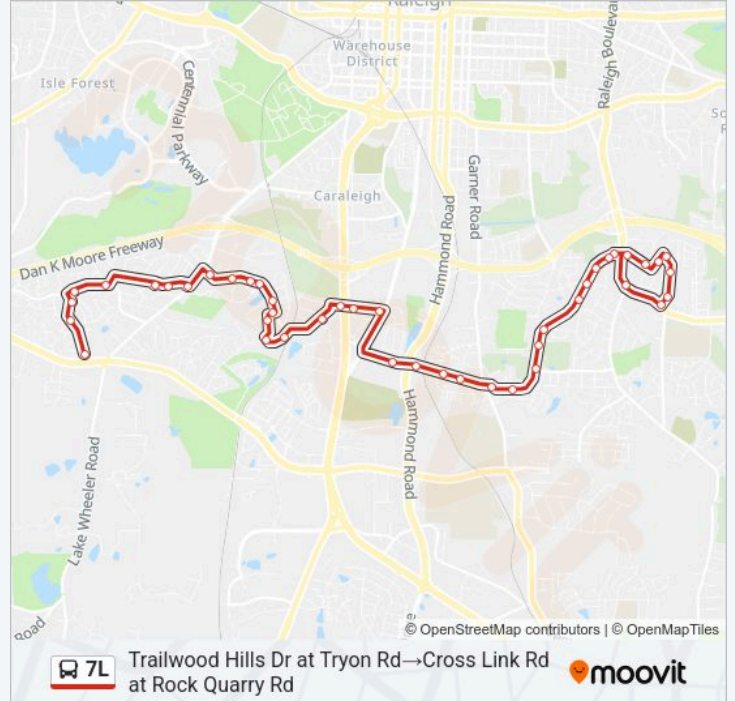

7L bus Info

Direction: Trailwood Hills Dr at Tryon Rd→Cross Link Rd at Rock Quarry Rd

Stops: 43

Trip Duration: 33 min

Line Summary:

Carolina Pines Ave at S Saunders St

Pecan Rd at S Saunders St

Pecan Rd at S Wilmington St (Eb)

Atkins Dr at Southgate Dr

2008 Atkins Dr

Atkins Dr at Tee Dee St

Atkins Dr at Rock Quarry Rd

Rock Quarry Rd at Edwin Dr (Nb)

Cross Link Rd at Rock Quarry Rd

Direction: Pecan Rd at S Wilmington St (Eb) → Cross Link Rd at Rock Quarry Rd

22 stops

[VIEW LINE SCHEDULE](#)

Pecan Rd at S Wilmington St (Eb)

Rush St at Hammond Rd

Rush St at Hammond Rd (Va Clinic)

7L bus Time Schedule

Pecan Rd at S Wilmington St (Eb) → Cross Link Rd at Rock Quarry Rd Route Timetable:

Saturday

7:15 PM

Sunday

7:15 PM

7L bus Info

Direction: Pecan Rd at S Wilmington St (Eb)→Cross Link Rd at Rock Quarry Rd

Stops: 22

Trip Duration: 18 min