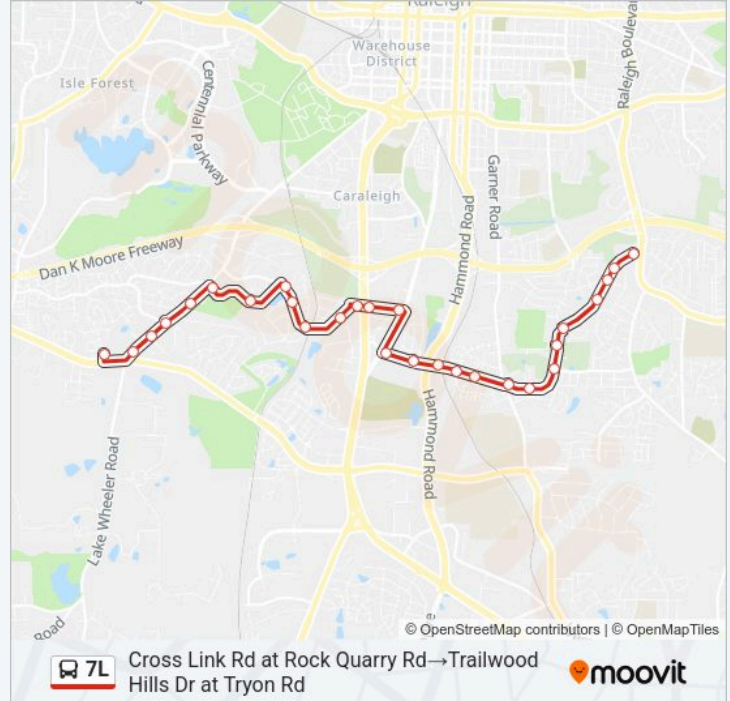

Pecan Rd at S Saunders St

Carolina Pine Ave at S Saunders St

Carolina Pines Ave at Marble St

7L bus Time Schedule

Cross Link Rd at Rock Quarry Rd→Trailwood Hills Dr at Tryon Rd Route Timetable:

| | |
|-----------|------------------|
| Monday | 6:18 AM-10:33 PM |
| Tuesday | 6:18 AM-10:33 PM |
| Wednesday | 6:18 AM-10:33 PM |
| Thursday | 6:18 AM-10:33 PM |
| Friday | 6:18 AM-10:33 PM |
| Saturday | 7:18 AM-8:33 PM |
| Sunday | 7:18 AM-8:33 PM |

7L bus Info**Direction:** Cross Link Rd at Rock Quarry Rd→Trailwood Hills Dr at Tryon Rd**Stops:** 28**Trip Duration:** 27 min**Line Summary:**

Carolina Pines Ave at Springhill Ave
 Carolina Pines Ave at Sardis Dr (Nb)
 Carolina Pines Ave at Springhill Ave
 Sierra Dr at Rabbit Run
 Sierra Dr at Lake Wheeler Rd
 Lake Wheeler Rd at Henslowe Dr
 Lake Wheeler Rd at Lineberry Dr
 Lake Wheeler Rd at Stewart Dr
 Lake Wheeler at Tryon
 Trailwood Hills Dr at Tryon Rd

7L bus Info

Direction: Trailwood Hills Dr at Tryon Rd→Cross Link Rd at Rock Quarry Rd

Stops: 43

Trip Duration: 33 min

Line Summary:

Carolina Pines Ave at S Saunders St

Pecan Rd at S Saunders St

Pecan Rd at S Wilmington St (Eb)

Saturday

7:15 PM

Sunday

7:15 PM

7L bus Info

Direction: Pecan Rd at S Wilmington St (Eb)→Cross Link Rd at Rock Quarry Rd

Stops: 22

Trip Duration: 18 min