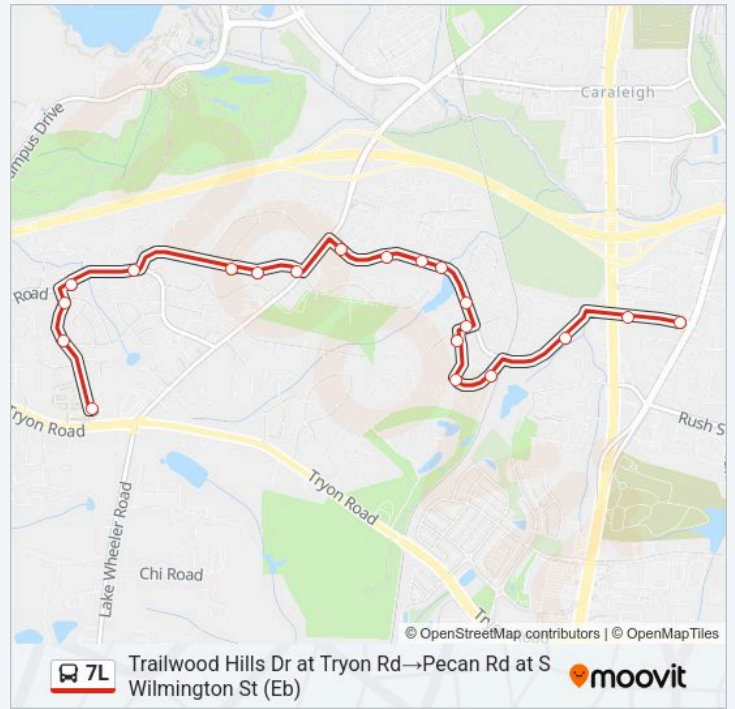

7L bus Info

Direction: Trailwood Hills Dr at Tryon Rd→Cross Link Rd at Rock Quarry Rd

Stops: 43

Trip Duration: 33 min

Line Summary:

Carolina Pines Ave at S Saunders St

Pecan Rd at S Saunders St

Pecan Rd at S Wilmington St (Eb)

Saturday

7:15 PM

Sunday

7:15 PM

7L bus Info

Direction: Pecan Rd at S Wilmington St (Eb)→Cross Link Rd at Rock Quarry Rd

Stops: 22

Trip Duration: 18 min

| | |
|-----------|---------|
| Monday | 6:45 PM |
| Tuesday | 6:45 PM |
| Wednesday | 6:45 PM |
| Thursday | 6:45 PM |
| Friday | 6:45 PM |
| Saturday | 6:45 PM |
| Sunday | 6:45 PM |

7L bus Info

Direction: Trailwood Hills Dr at Tryon Rd→Pecan Rd at S Wilmington St (Eb)

Stops: 20

Trip Duration: 15 min
Line Summary:

- Carolina Pines Ave at Batts St
- Carolina Pines Ave at Carolina Hills Ln
- Carolina Pines Ave at Henslowe Dr
- Carolina Pines Ave at Sardis Dr (Sb)
- Oak Rd at Carolina Pines Ave
- Club Plaza at Oak Rd
- Suffolk Blvd at Fairway Dr
- Suffolk Blvd at Carolina Pines Ave
- Carolina Pines Ave at Marble St
- Pecan Rd at S Saunders St
- Pecan Rd at S Wilmington St (Eb)