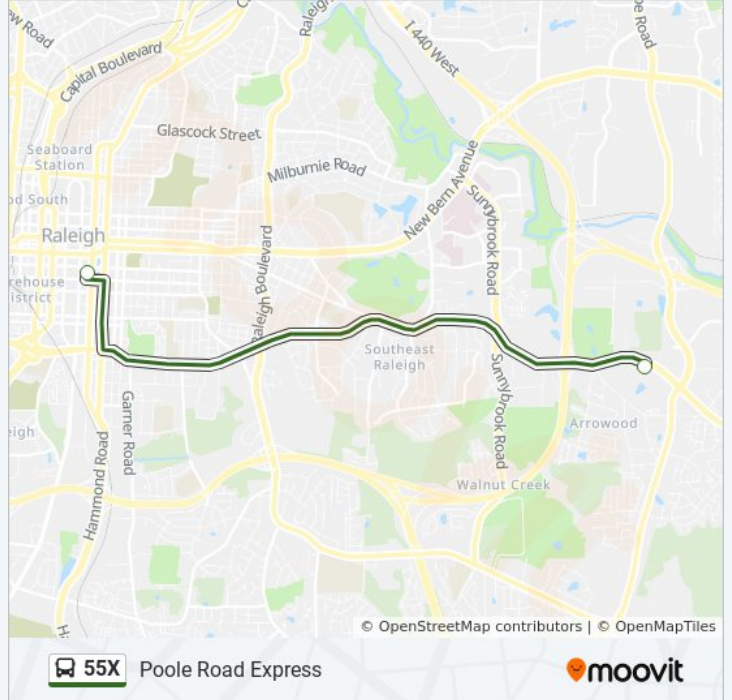

### Direction: Bus Way at Poole Rd→Goraleigh Station

3 stops

[VIEW LINE SCHEDULE](#)

Bus Way at Poole Rd

Poole Rd at Carya Dr (Wb)

Goraleigh Station

### 55X bus Time Schedule

Bus Way at Poole Rd→Goraleigh Station Route  
Timetable:

Sunday	5:44 AM - 7:14 AM
Monday	5:55 AM - 5:40 PM
Tuesday	5:55 AM - 5:40 PM
Wednesday	5:55 AM - 5:40 PM
Thursday	5:55 AM - 5:40 PM
Friday	5:55 AM - 5:40 PM
Saturday	5:45 AM - 7:15 AM

### 55X bus Info

**Direction:** Bus Way at Poole Rd→Goraleigh Station

**Stops:** 3

**Trip Duration:** 15 min

**Line Summary:**

**Direction: Goraleigh Station → Bus Way at Poole Rd**

4 stops

[VIEW LINE SCHEDULE](#)

- Goraleigh Station
- Poole Rd at Carya Dr (Eb)
- Poole Rd at Bus Way
- Bus Way at Poole Rd

**55X bus Time Schedule**

Goraleigh Station → Bus Way at Poole Rd Route

Timetable:

Sunday	1:30 PM - 10:59 PM
Monday	7:30 AM - 11:25 PM
Tuesday	7:30 AM - 11:25 PM
Wednesday	7:30 AM - 11:25 PM
Thursday	7:30 AM - 11:25 PM
Friday	7:30 AM - 11:25 PM
Saturday	1:30 PM - 10:59 PM