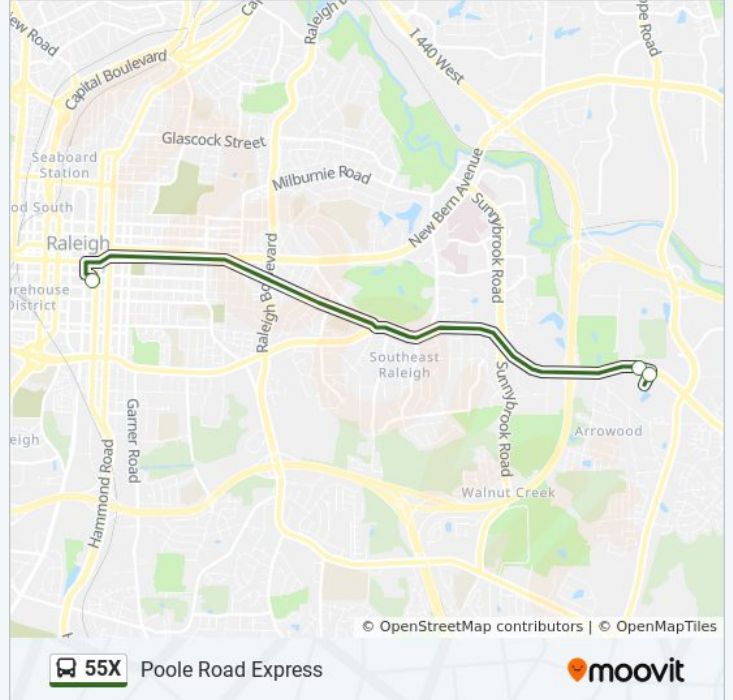

### Direction: Bus Way at Poole Rd→Goraleigh Station

3 stops

[VIEW LINE SCHEDULE](#)

Bus Way at Poole Rd

Poole Rd at Carya Dr (Wb)

Goraleigh Station

### 55X bus Info

**Direction:** Bus Way at Poole Rd→Goraleigh Station

**Stops:** 3

**Trip Duration:** 15 min

**Line Summary:**

**Direction: Goraleigh Station → Bus Way at Poole Rd**

4 stops

[VIEW LINE SCHEDULE](#)

- Goraleigh Station
- Poole Rd at Carya Dr (Eb)
- Poole Rd at Bus Way
- Bus Way at Poole Rd

**55X bus Time Schedule**

Goraleigh Station → Bus Way at Poole Rd Route

Timetable:

Sunday	1:30 PM - 10:59 PM
Monday	7:30 AM - 11:25 PM
Tuesday	7:30 AM - 11:25 PM
Wednesday	7:30 AM - 11:25 PM
Thursday	7:30 AM - 11:25 PM
Friday	7:30 AM - 11:25 PM
Saturday	1:30 PM - 10:59 PM

**55X bus Info**

**Direction:** Goraleigh Station → Bus Way at Poole Rd

**Stops:** 4

**Trip Duration:** 15 min

**Line Summary:**

55X bus time schedules and route maps are available in an offline PDF at [moovitapp.com](https://moovitapp.com). Use the [Moovit App](#) to see live bus times, train schedule or subway schedule, and step-by-step directions for all public transit in Raleigh.