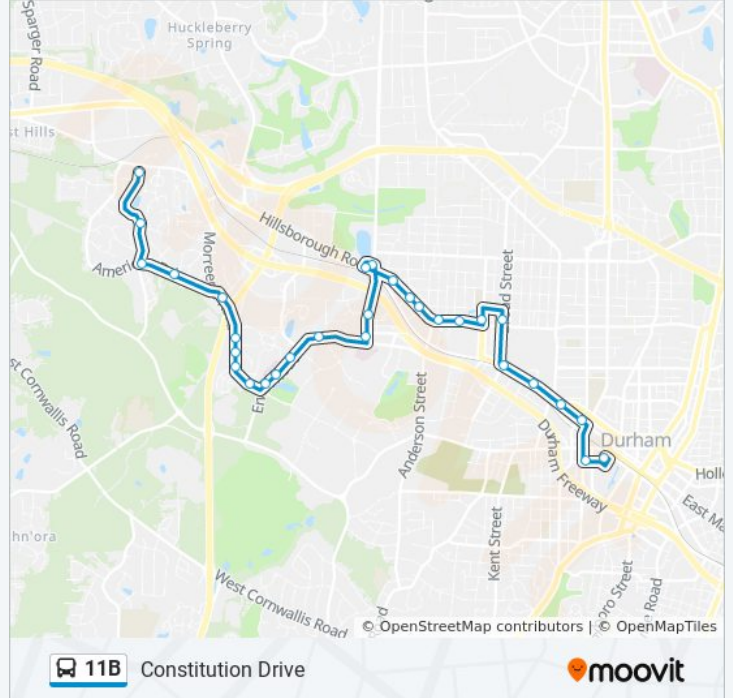

Use the Moovit App to find the closest 11B bus station near you and find out when is the next 11B bus arriving.

Direction: 11b: W. Main – Duke/Va – Constitution

30 stops

[VIEW LINE SCHEDULE](#)

- Durham Station
- Jackson St at Duke St (Wb)
- Main St at Gregson St (Wb)
- Main St at Morgan St (Wb)
- Main St at Campus Dr (Wb)
- Main St at Broad St (Wb)
- Broad St at Markham Ave (Nb)
- Ninth St at Safeway St
- Hillsborough Rd at Carolina Ave
- Hillsborough Rd at Rosehill Ave
- Hillsborough Rd at Trent Dr (Wb)
- Hillsborough Rd at W Knox St
- Hillsborough Rd at Lawndale Ave (Wb)
- Hillsborough Rd at Frazee Carpet
- Service Rd at Hillandale Rd (Eb)
- Fulton St at Shirley St
- Fulton St at Erwin Rd (Nb)
- Erwin Rd at Downing St (Wb)
- Erwin Rd at Lambeth Cir (Wb)
- Erwin Rd at Lenox Baker Children's Hospital

11B bus Info

Direction: 11b: W. Main – Duke/Va – Constitution

Stops: 30

Trip Duration: 26 min

Line Summary:

Erwin Rd at Morreene Rd (Sb)
 Morreene Rd at Erwin Rd
 Morreene Rd at Glasson St (Nb)
 Morreene Rd at Sherwood Dr (Nb)
 Morreene Rd at Campus Walk Ave (Nb)
 Morreene Rd at Andrews Rd
 American Dr at Hillgrand Dr (Wb)
 American Dr at Constitution Dr
 Constitution Dr at Mckinley St
 Constitution Dr at Neal Rd

Direction: 11b: W. Main – Duke/Va – Constitution

30 stops

[VIEW LINE SCHEDULE](#)

Constitution Dr at Neal Rd
 Neal Rd at Bishopstone Dr
 Neal Rd at Wildberry Ln(Eb)
 Morreene Rd at Tremont Dr (Sb)
 Morreene Rd at American Dr (Sb)
 Morreene Rd at Campus Walk Ave (Sb)
 Morreene Rd at Sherwood Dr (Sb)
 Morreene Rd at Glasson St (Sb)
 Morreene Rd at Erwin Rd
 Erwin Rd at Towerview Rd (Nb)
 Erwin Rd at Lasalle St (Eb)
 Erwin Rd at Downing St (Eb)
 Erwin Rd at Research Dr
 Fulton St at Erwin Rd (Duke Hospital Parking Garage)
 Fulton St at Pratt St
 Service Rd at Hillandale Rd (Wb)
 Hillsborough Rd at W Main St