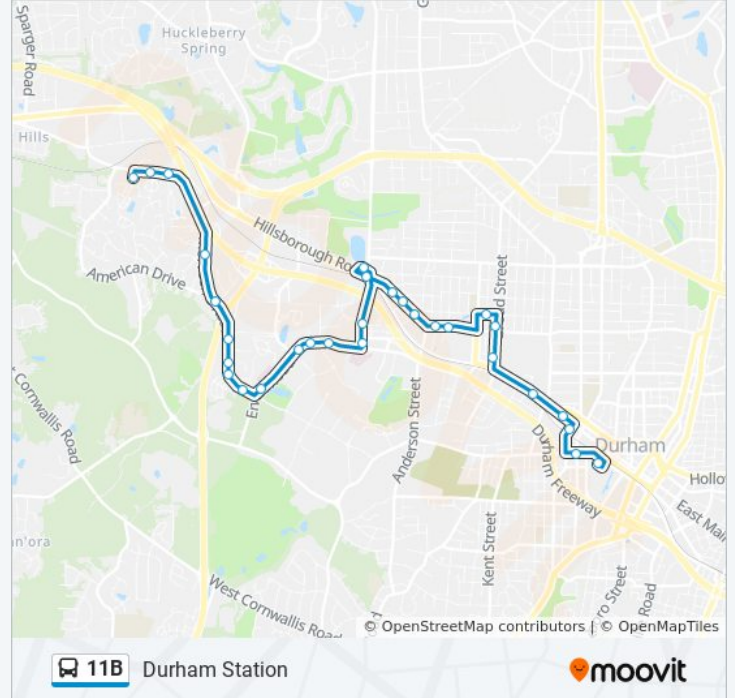

Hillsborough Rd at Lawndale Ave (Food Li

Hillsborough Rd at Hicks St

Hillsborough Rd at Trent Dr (Eb)

Hillsborough Rd at Rutherford St

Hillsborough Rd at Erwin Square

Green St at Iredell St

Broad St at Markham Ave (Sb)

Broad St at Main St (Whole Foods)

Main St at Campus Dr (Eb)

Main St at Morgan St (Eb)

Gregson St at Main St (Brightleaf Square

Chapel Hill St at Duke St (Eb)

Durham Station

11B bus time schedules and route maps are available in an offline PDF at moovitapp.com. Use the [Moovit App](#) to see live bus times, train schedule or subway schedule, and step-by-step directions for all public transit in Raleigh.

[About Moovit](#) · [MaaS Solutions](#) · [Supported Countries](#) · [Mooviter Community](#)

© 2024 Moovit - All Rights Reserved

Check Live Arrival Times