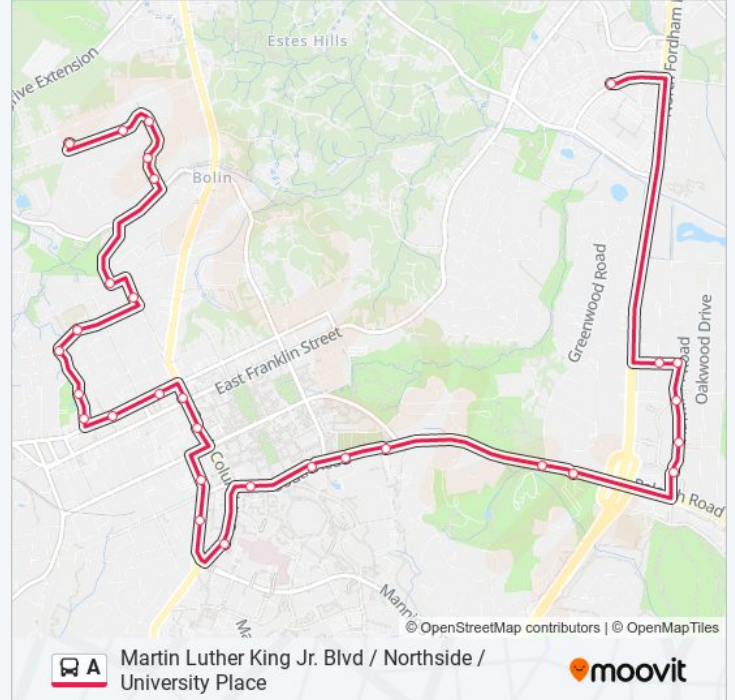

Direction: Weiner Street at Severin Street→Willow Drive at Conner Drive

30 stops

[VIEW LINE SCHEDULE](#)

- Weiner Street at Severin Street
- Severin Street at 223
- Severin Street at Bradley Road
- Bradley Road at Williams Circle
- Bradley Road at Reade Road Southbound
- Pritchard Avenue at Longview Street
- North Columbia Street at Isley Street Eastbound
- Caldwell Street at Housing Authority
- Mitchell Lane at Caldwell Street
- Mitchell Lane at Lindsay Street
- Mitchell Lane at Rosemary Street
- West Rosemary Street at Mini Mart Eastbound
- West Rosemary Street at Pritchard Avenue
- N Columbia St at W Franklin St
- S Columbia St at Frat Ct
- Pittsboro St at Mccauley St (Newman Center)
- Pittsboro St at Credit Union (Sb)
- S Columbia St at Health Sciences Library
- South Rd at Bell Tower Dr (Coker Hall)
- South Rd at Fetzer Gym (Eb)

A bus Info

Direction: Weiner Street at Severin Street→Willow Drive at Conner Drive

Stops: 30

Trip Duration: 28 min

Line Summary:

South Road at Woollen Gym

South Rd at Country Club Rd (Eb)

Raleigh Road at Greenwood Road

Raleigh Road at Unc Administration

Hamilton Road at Maxwell Road 1 Northbound

Hamilton Road at Berkley Road

Hamilton Road at Maxwell Road 2

Brandon Road at Hamilton Road

Brandon Road at Flemington Road Northbound

Willow Drive at Conner Drive

Direction: Willow Drive at Conner Drive→Weiner Street at Severin Street

38 stops

[VIEW LINE SCHEDULE](#)

Willow Drive at Conner Drive

Willow Drive at Estes Drive

Estes Drive at Camelot Apartments