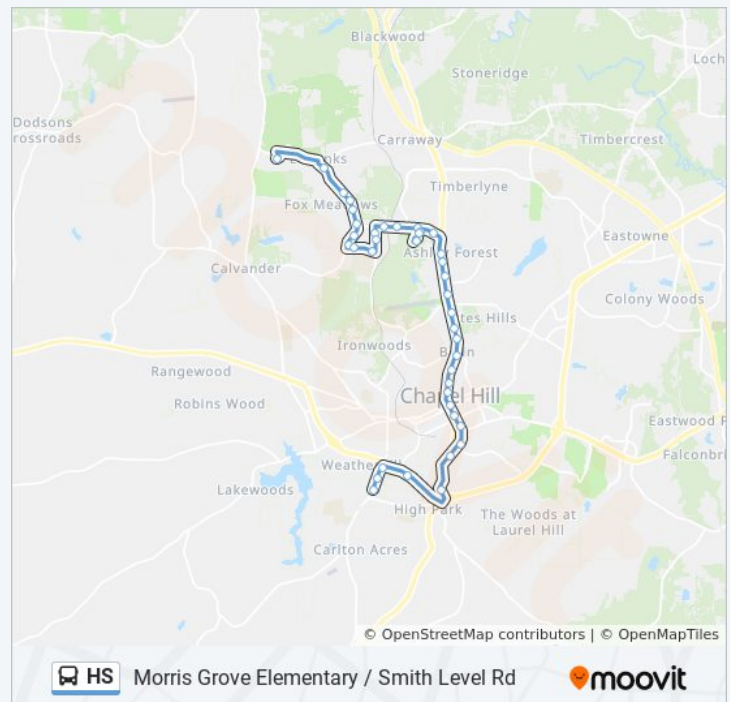

**Direction: Smith Level Road at Bpw Club Road  
Northbound→Morris Grove Elementary**

39 stops

[VIEW LINE SCHEDULE](#)

- Smith Level Road at Bpw Club Road Northbound
- Smith Level Road at Frank Porter Graham School
- Nc 54 East at Kingswood
- South Columbia Street at Purefoy Road Northbound
- South Columbia Street at Mason Farm
- S Columbia St at Health Sciences Library
- S Columbia St at Sitterson Hall (Nb)
- S Columbia St at Abernethy Hall
- N Columbia St at Rosemary St
- Martin Luther King Junior Boulevard at North Street
- Martin Luther King Junior Boulevard at University Apartments
- Martin Luther King Junior Boulevard at Millcreek
- Martin Luther King Junior Boulevard at Hillsborough Street
- Martin Luther King Junior Boulevard at Bolinwood Drive
- Martin Luther King Junior Boulevard at Barclay Road Northbound
- Martin Luther King Jr Blvd at Estes Dr (Ymca)
- Martin Luther King Junior Boulevard at Shadowood Northbound
- Martin Luther King Junior Boulevard at Timber Hollow Northbound
- Martin Luther King Junior Boulevard at Ashley Forest Road
- Martin Luther King Junior Boulevard at Taylor Street
- Homstead Road at Martin Luther King Junior Boulevard Westbound
- Southern Human Services Southbound
- Orange County Social Services

**HS bus Time Schedule**

Smith Level Road at Bpw Club Road  
Northbound→Morris Grove Elementary Route  
Timetable:

Sunday	Not Operational
Monday	6:03 AM - 6:18 PM
Tuesday	6:03 AM - 6:18 PM
Wednesday	6:03 AM - 6:18 PM
Thursday	6:03 AM - 6:18 PM
Friday	Not Operational
Saturday	Not Operational

**HS bus Info**

**Direction:** Smith Level Road at Bpw Club Road  
Northbound→Morris Grove Elementary

**Stops:** 39

**Trip Duration:** 29 min

**Line Summary:**

Seymour Center at Homestead Rd

Homestead Road at Seymour Center Northbound