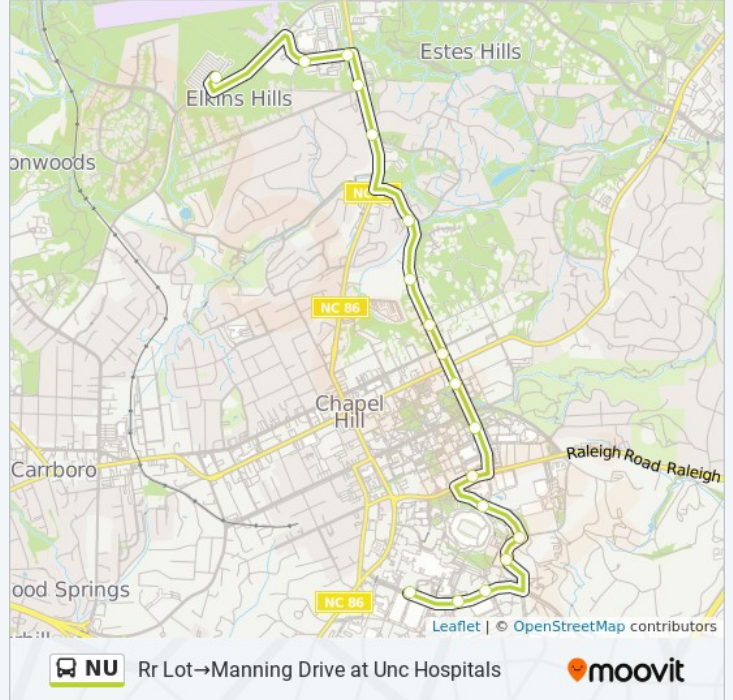

Use the Moovit App to find the closest NU bus station near you and find out when is the next NU bus arriving.

Direction: Manning Dr at Unc Hospitals→Rr Lot

16 stops

[VIEW LINE SCHEDULE](#)

- Manning Dr at Unc Hospitals (Cg Lot)
- S Columbia St at Health Sciences Library
- South Rd at Bell Tower Dr (Coker Hall)
- South Rd at Fetzer Gym (Eb)
- Raleigh Street at Connor Hall
- Raleigh Street at Lewis Hall
- Raleigh Street at Alderman Hall
- East Franklin Street at Hillsborough Street
- Hillsborough Street at East Romemary Street Northbound
- Hillsborough Street at Union Chapel Hill Northbound
- Hillsborough Street at Bolinwood Drive
- Martin Luther King Junior Boulevard at Bolinwood Drive
- Martin Luther King Junior Boulevard at Barclay Road Northbound
- Airport Drive at Martin Luther King Junior Boulevard Westbound
- Airport Drive at Estes Drive Westbound
- Rr Lot

NU bus Info

Direction: Manning Dr at Unc Hospitals→Rr Lot

Stops: 16

Trip Duration: 17 min

Line Summary:

Direction: Rr Lot → Manning Dr at Unc Hospitals

19 stops

[VIEW LINE SCHEDULE](#)

NU bus Info

Direction: Rr Lot → Manning Dr at Unc Hospitals

Stops: 19

Trip Duration: 20 min

Line Summary:

Manning Drive at Hibbard Drive (Wb)

Manning Drive at Gravelly Drive

Manning Dr at Unc Hospitals (Cg Lot)

NU bus time schedules and route maps are available in an offline PDF at moovitapp.com. Use the [Moovit App](#) to see live bus times, train schedule or subway schedule, and step-by-step directions for all public transit in Raleigh.