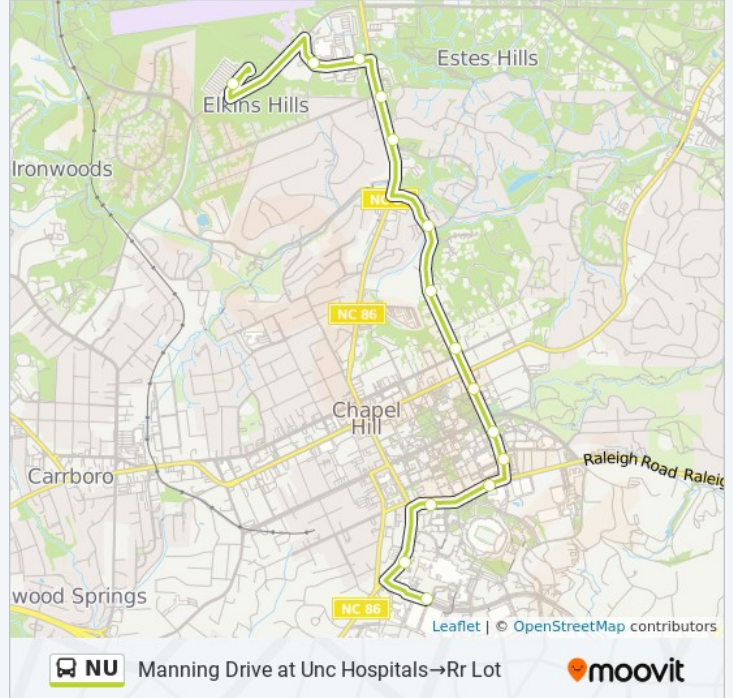

Use the Moovit App to find the closest NU bus station near you and find out when is the next NU bus arriving.

Direction: Manning Dr at Unc Hospitals→Rr Lot

16 stops

[VIEW LINE SCHEDULE](#)

- Manning Dr at Unc Hospitals (Cg Lot)
- S Columbia St at Health Sciences Library
- South Rd at Bell Tower Dr (Coker Hall)
- South Rd at Fetzer Gym (Eb)
- Raleigh Street at Connor Hall
- Raleigh Street at Lewis Hall
- Raleigh Street at Alderman Hall
- East Franklin Street at Hillsborough Street
- Hillsborough Street at East Romemary Street Northbound
- Hillsborough Street at Union Chapel Hill Northbound
- Hillsborough Street at Bolinwood Drive
- Martin Luther King Junior Boulevard at Bolinwood Drive
- Martin Luther King Junior Boulevard at Barclay Road Northbound
- Airport Drive at Martin Luther King Junior Boulevard Westbound
- Airport Drive at Estes Drive Westbound
- Rr Lot

NU bus Time Schedule

Manning Dr at Unc Hospitals→Rr Lot Route
Timetable:

Sunday	11:25 AM - 10:45 PM
Monday	7:06 AM - 10:00 PM
Tuesday	7:06 AM - 10:00 PM
Wednesday	7:06 AM - 10:00 PM
Thursday	7:06 AM - 10:00 PM
Friday	11:25 AM - 10:45 PM
Saturday	11:25 AM - 10:45 PM

NU bus Info

Direction: Manning Dr at Unc Hospitals→Rr Lot

Stops: 16

Trip Duration: 17 min

Line Summary:

Direction: Rr Lot → Manning Dr at Unc Hospitals

19 stops

[VIEW LINE SCHEDULE](#)

NU bus Info

Direction: Rr Lot → Manning Dr at Unc Hospitals

Stops: 19

Trip Duration: 20 min

Line Summary:

Manning Drive at Hibbard Drive (Wb)

Manning Drive at Gravelly Drive

Manning Dr at Unc Hospitals (Cg Lot)