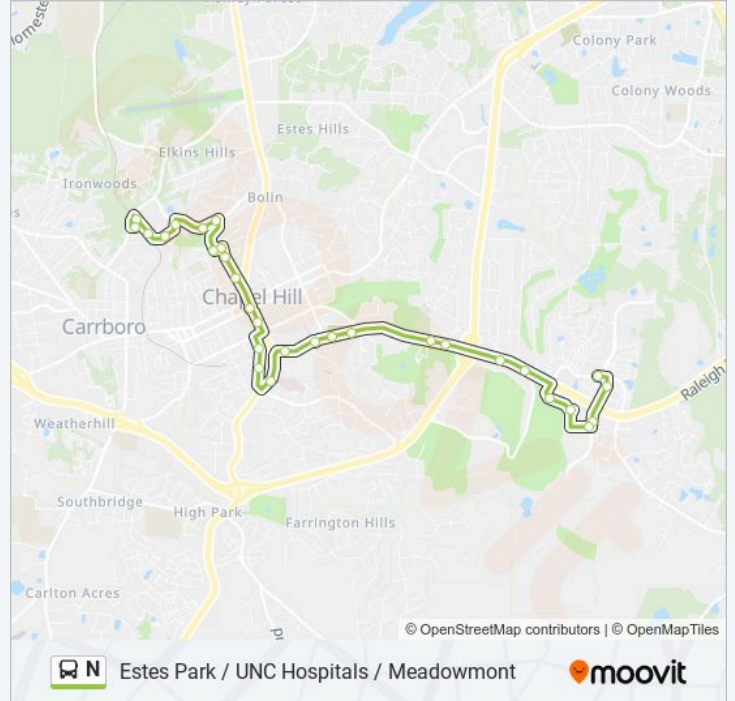

N bus Info
Direction: Estes Park Apartments→West Barbee Chapel Road at Meadowmont Village Circle
Stops: 30
Trip Duration: 33 min
Line Summary:

- Estes Park Apartments
- Village Drive at Estes Drive Eastbound
- Village Drive at Oakland Drive Eastbound
- Village Drive at Fernwood Lane Eastbound
- Village Drive at Winding Creek Eastbound
- Umstead Drive at Umstead Park Eastbound
- Umstead Drive at Pritchard Avenue Extension Eastbound
- Pritchard Avenue at Longview Street
- Longview Street at North Columbia Street
- North Columbia Street at Isley Street Eastbound
- North Columbia Street at Town Hall Eastbound
- N Columbia St at W Franklin St
- S Columbia St at Frat Ct
- Pittsboro St at Mccauley St (Newman Center)
- Pittsboro St at Credit Union (Sb)
- S Columbia St at Health Sciences Library
- South Rd at Bell Tower Dr (Coker Hall)
- South Rd at Fetzer Gym (Eb)
- South Road at Woollen Gym

South Rd at Country Club Rd (Eb)

Raleigh Road at Greenwood Road

Raleigh Road at Unc Administration

Raleigh Rd at Hamilton Rd

Raleigh Rd at Finley Golf Course Rd (Eb)

Exchange at Meadowmont

Franklin Street at Trust Building

Friday Center Park-And-Ride

Friday Center Drive at Nc 54 Northbound

Meadowmont Lane at Village Crossing Drive

West Barbee Chapel Road at Meadowmont Village Circle

Direction: West Barbee Chapel Road at Meadowmont Village Circle→Estes Park Apartments

Stops: 27

Trip Duration: 26 min

Line Summary:

North Columbia Street at Town Hall Westbound

North Columbia Street at Isley Street Westbound

Longview Street at Pritchard Avenue

Pritchard Avenue Extension at Trinity Court