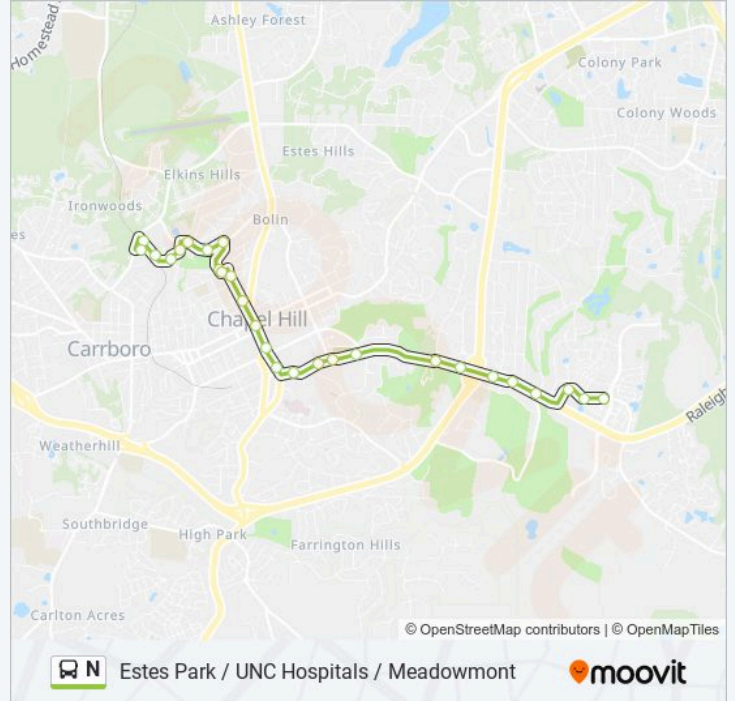

Stops: 27

Trip Duration: 26 min

Line Summary:

North Columbia Street at Town Hall Westbound

North Columbia Street at Isley Street Westbound

Longview Street at Pritchard Avenue

Pritchard Avenue Extension at Trinity Court

Umstead Drive at Pritchard Avenue Extension
Westbound

Umstead Drive at Umstead Park Westbound

Umstead Drive at Bolinwood Apartments

Village Drive at Winding Creek Lane Westbound

Village Drive at Fernwood Lane Westbound

Village Drive at Oakland Drive Westbound

Village Drive at Estes Drive Westbound

Estes Park Apartments

N bus time schedules and route maps are available in an offline PDF at moovitapp.com. Use the Moovit App to see live bus times, train schedule or subway schedule, and step-by-step directions for all public transit in Raleigh.

© 2024 Moovit - All Rights Reserved