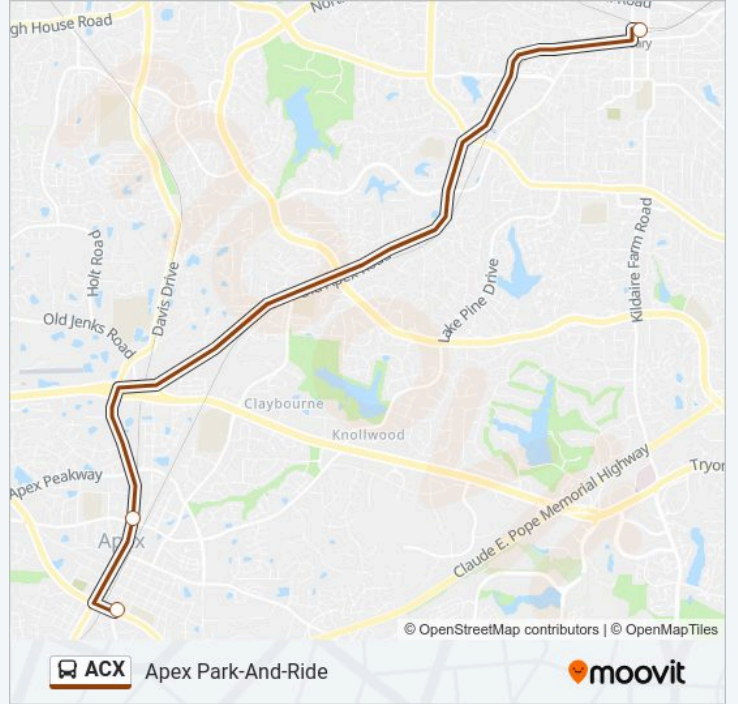

Use the Moovit App to find the closest ACX bus station near you and find out when is the next ACX bus arriving.

**Direction: Cary Depot**

3 stops

[VIEW LINE SCHEDULE](#)

Hughes St at Williams St (Nb)

N Salem St at Hunter St Ib

**ACX bus Info**

**Direction:** Cary Depot

**Stops:** 3

**Trip Duration:** 25 min

**Line Summary:**

**Direction: Apex Park-And-Ride**

3 stops

[VIEW LINE SCHEDULE](#)

Cary Depot North Platform

N Salem St at Hunter St Ob

Hughes St at Williams St (Nb)

**ACX bus Time Schedule**

Apex Park-And-Ride Route Timetable:

Monday	6:35 AM-6:35 PM
Tuesday	6:35 AM-6:35 PM
Wednesday	6:35 AM-6:35 PM
Thursday	6:35 AM-6:35 PM
Friday	6:35 AM-6:35 PM
Saturday	Not Operational
Sunday	Not Operational

**ACX bus Info**

**Direction:** Apex Park-And-Ride

**Stops:** 3

**Trip Duration:** 21 min

**Line Summary:**

ACX bus time schedules and route maps are available in an offline PDF at [moovitapp.com](https://moovitapp.com). Use the Moovit App to see live bus times, train schedule or subway schedule, and step-by-step directions for all public transit in Raleigh.