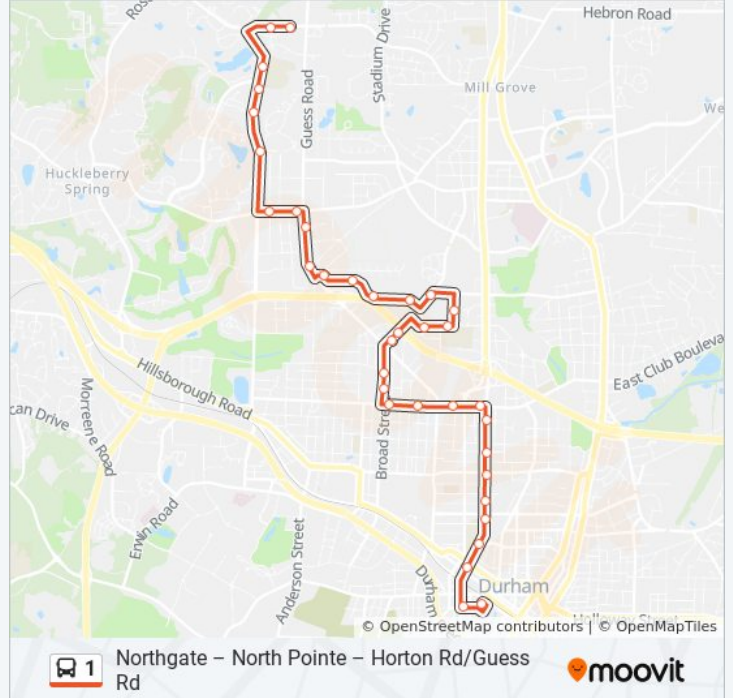

Use the Moovit App to find the closest 1 bus station near you and find out when is the next 1 bus arriving.

**Direction: 1: Northgate – N. Pointe – Guess Rd**  
 41 stops  
[VIEW LINE SCHEDULE](#)

**1 bus Time Schedule**  
 1: Northgate – N. Pointe – Guess Rd Route  
 Timetable:

**1 bus Info**  
**Direction:** 1: Northgate – N. Pointe – Guess Rd  
**Stops:** 41  
**Trip Duration:** 28 min  
**Line Summary:**

- North Pointe Dr at Broad St (Wb)
- North Pointe Dr at North Pointe Shopping
- North Pointe Dr at Red Roof Inn (Wb)
- North Pointe Dr at Woodmont Dr (Wb)
- Guess Rd at Duke Homestead Rd (Nb)
- Guess Rd at Lombard Ave (Nb)
- Carver St at Guess Rd
- Carver St at Charlotte St
- Hillandale Rd at Carver St (Durham Publi
- Hillandale Rd at Fawn Ave (Croasdaile Of
- Hillandale Rd at Croasdaile Crossing
- Front St at Hillandale Rd (Courtyard Mar
- Front St at Croasdaile Office Park
- Front St at Carver St (Carver Terrace Ap
- Hillandale Rd at Pinetree Ct
- Hillandale Rd at Samuel Dr
- Hillandale Rd at Croasdaile Farms
- Hillandale Rd at Hillandale Elementary
- Horton Rd at Sugarwood Pl
- Horton Rd at Guess Rd (Harris Teeter)

**Direction: 1: Northgate – N. Pointe – Guess Rd**

34 stops

[VIEW LINE SCHEDULE](#)

- Horton Rd at Guess Rd (Harris Teeter)
- Guess Rd at Horton Rd (Walgreens)
- Guess Rd at Peppertree St
- Guess Rd at Crystal Lake Rd
- Guess Rd at Bogarde St
- Guess Rd at Ellen St
- Guess Rd at Carver St
- Guess Rd at Lombard Ave (Sb)
- Guess Rd at Duke Homestead Rd (Sb)

**1 bus Info**

**Direction:** 1: Northgate – N. Pointe – Guess Rd

**Stops:** 34

**Trip Duration:** 30 min

**Line Summary:**

North Pointe Dr at Woodmont Dr (Eb)

North Pointe Dr at Red Roof Inn (Eb)

North Pointe Dr at North Pointe Shopping