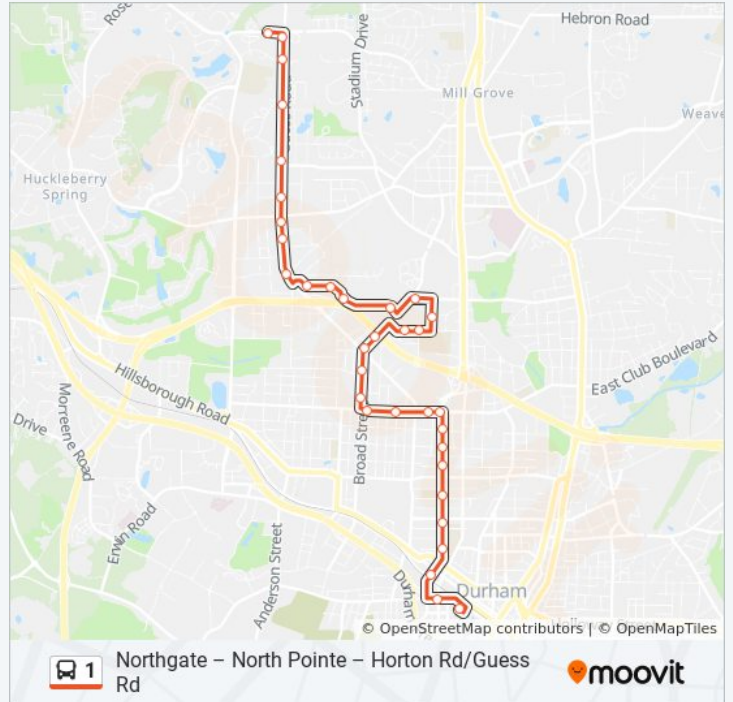

**1 bus Info**

**Direction:** 1: Northgate – N. Pointe – Guess Rd

**Stops:** 34

**Trip Duration:** 30 min

**Line Summary:**

North Pointe Dr at Woodmont Dr (Eb)

North Pointe Dr at Red Roof Inn (Eb)

North Pointe Dr at North Pointe Shopping

North Pointe Dr at Broad St (Eb)

Leon St at Haverford St (Eb)

Leon St at N Buchanan Blvd (Eb)

Lednum St at Murray Ave

Murray Ave at Broad St

Broad St at Forest Rd (Sb)

Broad St at Guess Rd (Sb)

Broad St at Sprunt Ave (Sb)

Broad St at F St (Nc School Of Science A

W Club Blvd at Clarendon St

W Club Blvd at Onslow St (Eb)

Club Blvd at Dollar Ave (Northgate Mall)

Club Blvd at Gregson St

Gregson St at Englewood Ave

Gregson St at W Knox St

Gregson St at Green St

Gregson St at Dacian Ave

Gregson St at Trinity Ave

Gregson St at Lamond Ave

Gregson St at Main St (Brightleaf Square

Chapel Hill St at Duke St (Eb)

Durham Station

1 bus time schedules and route maps are available in an offline PDF at [moovitapp.com](https://moovitapp.com). Use the [Moovit App](#) to see live bus times, train schedule or subway schedule, and step-by-step directions for all public transit in Raleigh.