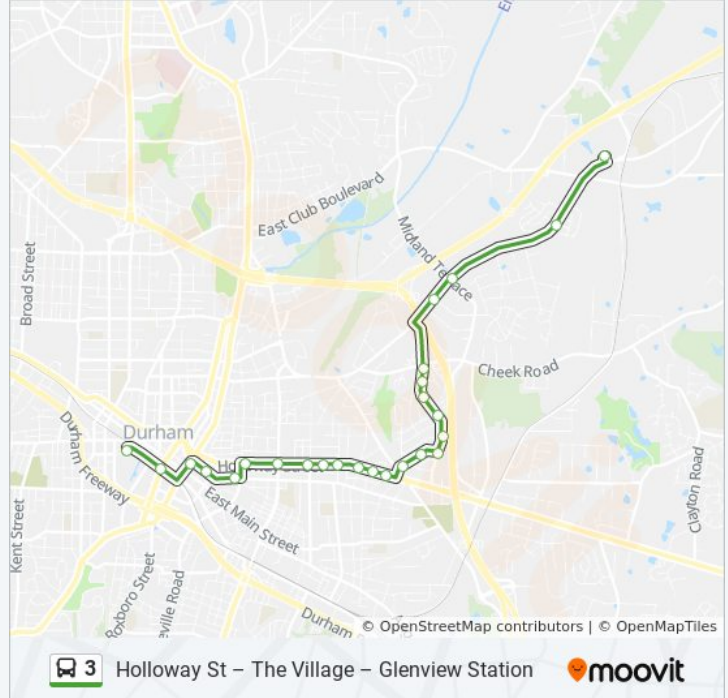

Holloway St - Village - Glenview Station

Get The App

The 3 bus line (Holloway St - Village - Glenview Station) has 2 routes. For regular weekdays, their operation hours are:
 (1) 3: Holloway St – Village – Glenview Stn: 12:00 AM - 11:00 PM
 (2) 3: Holloway St – Village – Glenview Stn: 5:29 AM - 11:32 PM

Use the Moovit App to find the closest 3 bus station near you and find out when is the next 3 bus arriving.

Direction: 3: Holloway St – Village – Glenview Stn
 25 stops
[VIEW LINE SCHEDULE](#)

3 bus Time Schedule
 3: Holloway St – Village – Glenview Stn Route
 Timetable:

3 bus Info
Direction: 3: Holloway St – Village – Glenview Stn
Stops: 25
Trip Duration: 23 min
Line Summary:

Hardee St at Cheek Rd (Nb)
 E Geer St at Faucette Ave (Eb)
 E Geer St at Midland Terrace (Eb)
 E Geer St at Landon Farms Ln (Eb)
 Glenn View Station at Walmart

3 bus Info

Direction: 3: Holloway St – Village – Glenview Stn

Stops: 29

Trip Duration: 26 min

Line Summary:

Holloway St at Chester St

Holloway St at Alston Ave (Wb)

Holloway St at Elm St (Wb)