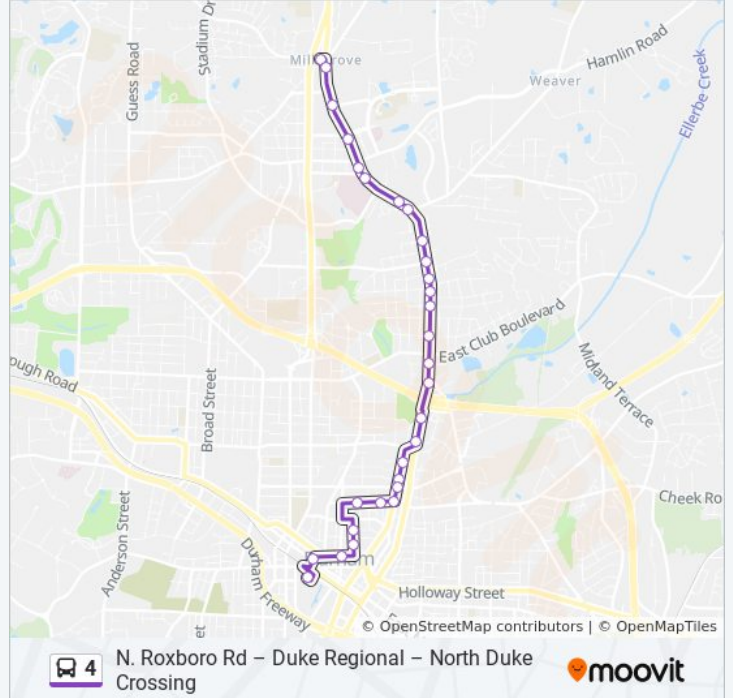

Roxboro St at Knox St (Sb)

Roxboro Rd at Markham Ave (Sb)

Mangum St at Markham Ave

Mangum St at Seeman St

Mangum St at Trinity Ave

Mangum St at Geer St

Geer St at Glendale Ave

Geer St at Rigsbee Ave

Rigsbee Ave at Corporation St (Sb)

Rigsbee Ave at Seminary St

W Morgan St at Foster St (Downtown Ymca)

Great Jones St at Main St (Museum Of Dur

Durham Station

4 bus time schedules and route maps are available in an offline PDF at moovitapp.com. Use the [Moovit App](#) to see live bus times, train schedule or subway schedule, and step-by-step directions for all public transit in Raleigh.

[About Moovit](#) · [MaaS Solutions](#) · [Supported Countries](#) · [Mooviter Community](#)

© 2024 Moovit - All Rights Reserved

Check Live Arrival Times