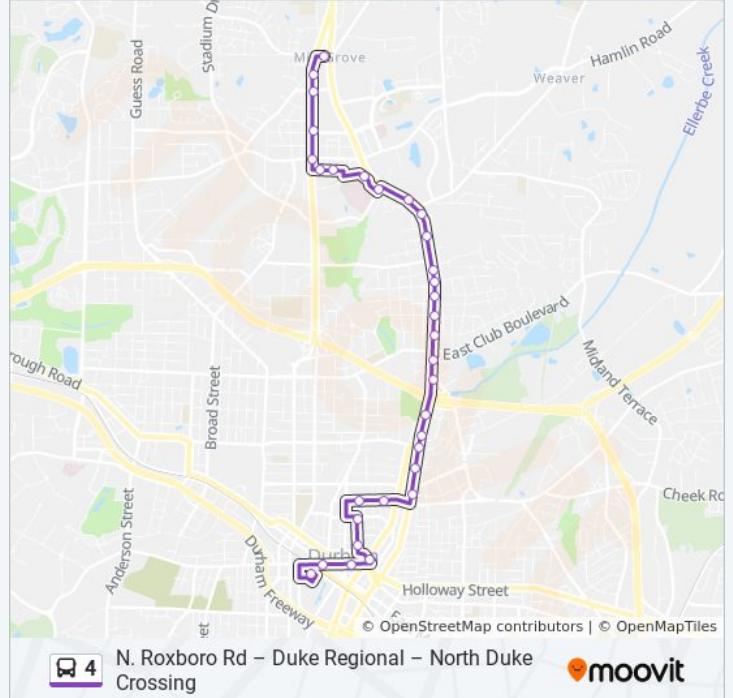

Use the Moovit App to find the closest 4 bus station near you and find out when is the next 4 bus arriving.

Direction: 4: N. Roxboro – Duke Regnl - N. Duke
 32 stops
[VIEW LINE SCHEDULE](#)

4 bus Time Schedule
 4: N. Roxboro – Duke Regnl - N. Duke Route
 Timetable:

Roxboro Rd at Channing Ave (Nb)
 Roxboro Rd at Berwyn Ave
 Roxboro Rd at Old Oxford Rd (Oxford Comm
 Olympic Ave at Roxboro Rd
 Duke Regional Hospital (Nb)
 Crutchfield St at Crabtree Ave
 Crutchfield St at Pendergrass St
 Duke St at Carver St
 Duke St at Kinder Care
 Duke St at Fairfield St
 Duke St at North Duke Crossing
 Horton Rd at Roxboro Rd

Direction: 4: N. Roxboro – Duke Regnl - N. Duke

29 stops

[VIEW LINE SCHEDULE](#)

Horton Rd at Roxboro Rd
 Roxboro Rd at Horton Rd
 Roxboro St at Pacific Ave (Sb)
 Roxboro St at Frasier St
 Roxboro Rd at Carver St
 Roxboro Rd at Crutchfield St (Duke Regio
 Roxboro Rd at Hewitt St
 Roxboro Rd at Old Oxford Rd (Sb)
 Roxboro Rd at Channing Ave (Sb)
 Roxboro Rd at Murray Ave
 Roxboro Rd at Edgewood Dr
 Roxboro Rd at Maynard Ave (Sb)
 Roxboro Rd at Hammond St
 Roxboro Rd at Ellerbee St (Sb)
 Roxboro Rd at Davidson Ave (Sb)
 Roxboro Rd at St Paul St

4 bus Info

Direction: 4: N. Roxboro – Duke Regnl - N. Duke

Stops: 29

Trip Duration: 25 min

Line Summary:

Roxboro St at Knox St (Sb)

Roxboro Rd at Markham Ave (Sb)

Mangum St at Markham Ave