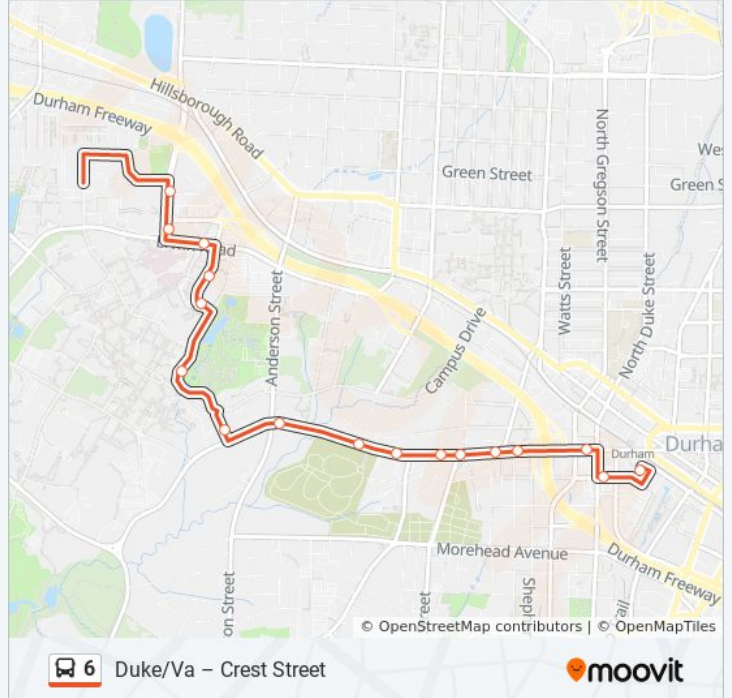

### Direction: 6: Chapel Hill St – Duke/Va – Crest St

21 stops

[VIEW LINE SCHEDULE](#)

- Durham Station
- Jackson St at Duke St (Wb)
- Chapel Hill St at Gregson St (Wb)
- Chapel Hill St at Arnette Ave (Wb)
- Chapel Hill St at Carroll St
- Chapel Hill St at Kent St (Wb)
- Chapel Hill St at Brewster St
- Duke University Rd at Underwood Ave (Wb)
- Duke University Rd at Swift Ave (Wb)
- Duke University Rd at Anderson St (Wb)
- Chapel Dr at Duke University Rd (Nb)
- Flowers Dr at Duke Gardens (Nb)
- Trent Dr at Duke Hospital South (Wb)
- Trent Dr at Duke Circle Parking Deck
- Erwin Rd at Trent Dr (Wb)
- Fulton St at Erwin Rd (Duke Hospital Parking Garage)
- Fulton St at Pratt St
- Shirley St at Ratcale Ln
- Shirley St at Crest St
- Crest St at Zelko Ct
- Douglas St at Pratt St

### 6 bus Info

**Direction:** 6: Chapel Hill St – Duke/Va – Crest St

**Stops:** 21

**Trip Duration:** 19 min

**Line Summary:**

**Direction: 6: Chapel Hill St – Duke/Va – Crest St**  
 17 stops  
[VIEW LINE SCHEDULE](#)

**6 bus Info**

**Direction:** 6: Chapel Hill St – Duke/Va – Crest St  
**Stops:** 17  
**Trip Duration:** 21 min  
**Line Summary:**

[6 bus Line Map](#)

6 bus time schedules and route maps are available in an offline PDF at moovitapp.com. Use the [Moovit App](#) to see live bus times, train schedule or subway schedule, and step-by-step directions for all public transit in Raleigh.