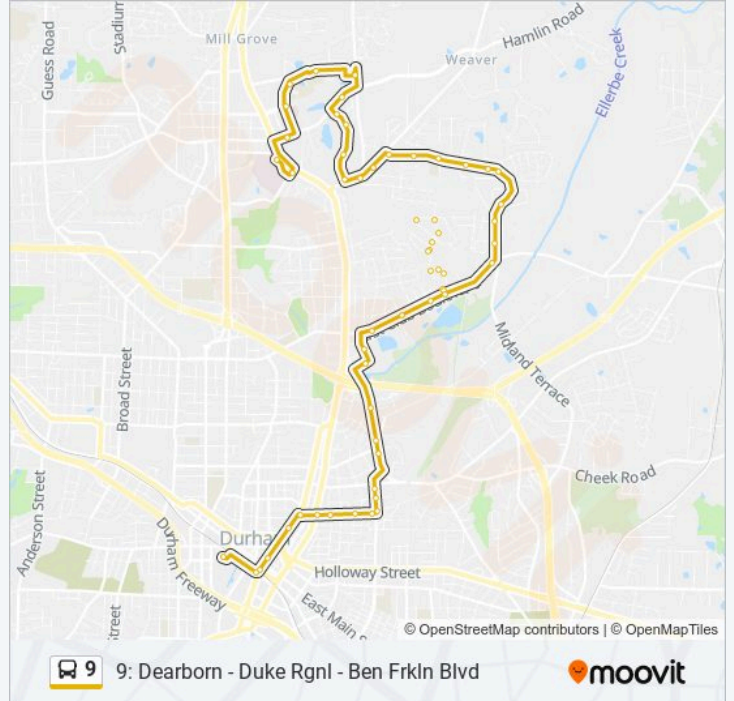

Use the Moovit App to find the closest 9 bus station near you and find out when is the next 9 bus arriving.

Direction: 9: Dearborn - Duke Rgnl - Ben Frkln Blvd

55 stops

[VIEW LINE SCHEDULE](#)

- Duke Regional Hospital (Sb)
- Olympic Ave at Roxboro Rd
- Carver St at Patrick Henry Dr (Eb)
- Ben Franklin Blvd at William Penn Pl (Nb)
- Ben Franklin Blvd at Pacific Ave (Nb)
- Ben Franklin Blvd at Medical Park Dr (Vo)
- Danube Ln at Ben Franklin Blvd
- Carver St at Danube Ln (Carver Creek Apt)
- Meriwether Dr at E Carver St (Sb)
- Meriwether Dr at Pickwick Trail (Sb)
- Meriwether Dr at Carver Pond Apts
- Meriwether Dr at Old Oxford Rd (Sb)
- Old Oxford Rd at Danube Ln (Eb)
- Old Oxford Rd at Dearborn Dr (Eb)
- Dearborn Dr at Old Oxford Rd (Sb)
- Dearborn Dr at Cannada Ave (Disciples CH)
- Dearborn Dr at Usher St (Lakeview School)
- Dearborn Dr at Ader St
- Dearborn Dr at Ruth St
- Dearborn Dr at Maplewood Dr (Sb)
- Dearborn Dr at Deer Run

Foushee St at Avondale Dr (Wb)

Avondale Dr at E Knox St (Sb)

Avondale Dr at E Markham Ave (Sb)

Avondale Dr at Trinity Ave (Sb)

N Alston Ave at Geer St (Sb)

N Alston Ave at Lee St (Sb)

N Alston Ave at Drew St (Sb)

Dowd St at Alston Ave (Wb)

Dowd St at Hazel St (Wb)

Dowd St at Gurley St (Wb)

Dowd St at Roxboro Rd (Wb)

Dowd St at Mangum St

Mangum St at W Seminary Ave

Mangum St at Parrish St

Pettigrew St at Mangum St (Wb)

Durham Station

Direction: 9: Dearborn - Duke Rgnl - Ben Frkln Blvd

56 stops

[VIEW LINE SCHEDULE](#)

Durham Station

Pettigrew St at Mangum St (Eb)

Roxboro Rd at Liberty St

Roxboro St at Holloway St