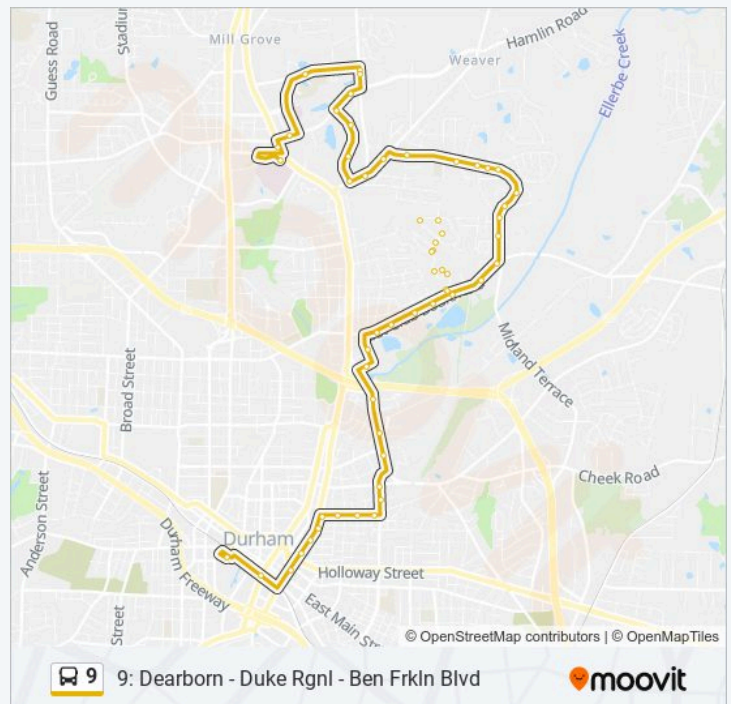

Durham Station

Direction: 9: Dearborn - Duke Rgnl - Ben Frkln Blvd

56 stops

[VIEW LINE SCHEDULE](#)

Durham Station

Pettigrew St at Mangum St (Eb)

Roxboro Rd at Liberty St

Roxboro St at Holloway St

E Club Blvd at Dominion St

E Club Blvd at Lindbergh St

Glenbrook Dr at Club Blvd (Nb)

Glenbrook Dr at Dubonnet Pl (Nb)

Hinson Dr at Glenbrook Dr (Nb)

Hinson Dr at Waring St

Hinson Dr at Davinci St

Waring St at Davinci St

9 bus Time Schedule

9: Dearborn - Duke Rgnl - Ben Frkln Blvd Route

Timetable:

Sunday	12:00 AM - 9:00 PM
Monday	6:00 AM - 11:30 PM
Tuesday	12:00 AM - 11:30 PM
Wednesday	12:00 AM - 11:30 PM
Thursday	12:00 AM - 11:30 PM
Friday	12:00 AM - 11:30 PM
Saturday	12:00 AM - 11:30 PM

9 bus Info

Direction: 9: Dearborn - Duke Rgnl - Ben Frkln Blvd

Stops: 56

Trip Duration: 34 min

Line Summary:

Hinson Dr at Demille St

Hinson Dr at Glenbrook Dr (Sb)

Glenbrook Dr at Dubonnet Pl (Sb)