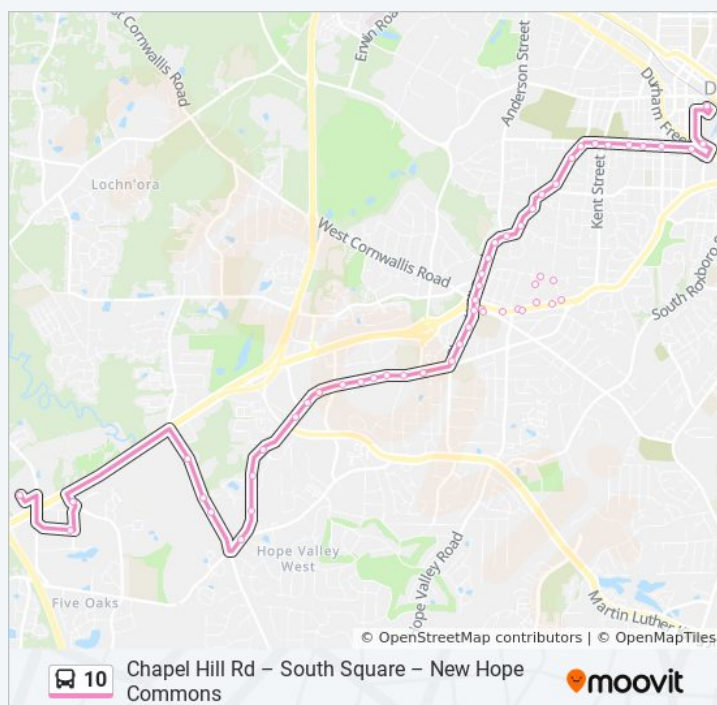

**Direction: 10: Chapl Hill Rd – S. Square – New Hope**

54 stops

[VIEW LINE SCHEDULE](#)

New Hope Commons  
 Mcfarland Dr at Witherspoon Blvd (Eb)  
 SW Durham Dr at Durham-Chapel Hill Blvd  
 Garrett Rd at Durham-Chapel Hill Blvd (G)  
 Garrett Rd at Yates Baptist Association  
 Garrett Rd at Glenbrook West Apartments  
 Old Chapel Hill Rd at Garrett Rd (Eb)  
 University Dr at American Red Cross (Nb)  
 University Dr at University Pl (Nb)  
 University Dr at Ivy Creek Blvd (Nb)  
 University Dr at Martin Luther King Jr Pkwy (Eb)  
 University Dr at Westgate Dr (Parkway Pl)  
 University Dr at Bb&T Plaza  
 University Dr at Shannon Rd (Eb)  
 University Dr at Myra St (Eb)  
 University Dr at Weymouth St (Near)  
 University Dr at Weymouth St (Far)  
 University Dr at Old Chapel Hill Rd (Eb)  
 University Dr at Academy Rd (Eb)  
 Chapel Hill Rd at University Dr (Nb)  
 Chapel Hill Rd at Colonial Apts (Nb)  
 Chapel Hill Rd at Valley Terrace (Nb)

**10 bus Info**

**Direction:** 10: Chapl Hill Rd – S. Square – New Hope

**Stops:** 54

**Trip Duration:** 41 min

**Line Summary:**

Chapel Hill Rd at W Cornwallis Rd (Yates

Cornwallis Rd at Chapel Hill Rd (Rogers-