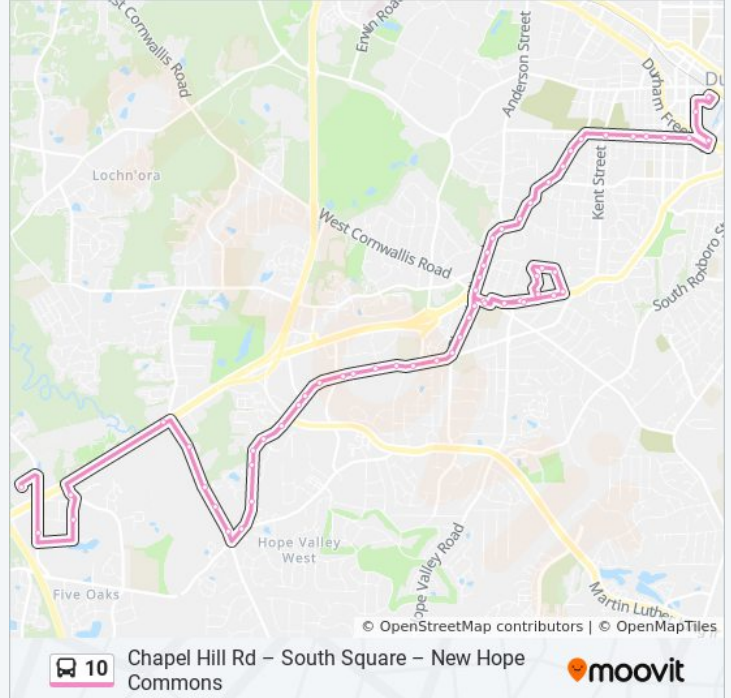

**10 bus Info**

**Direction:** 10: Chapl Hill Rd – S. Square – New Hope

**Stops:** 59

**Trip Duration:** 38 min

**Line Summary:**

Cornwallis Rd at Chapel Hill Rd (Rogers-  
Durham-Chapel Hill Blvd at Hope Valley R  
Durham-Chapel Hill Blvd at Car Wash  
Midvale Rd at Bedford St  
Bedford St at Balmoray Ct  
Nation Ave at Bedford St  
James St at Nation Ave  
James St at Durham Chapel Hill Blvd  
Durham Chapel Hill Blvd at James St  
Durham-Chapel Hill Blvd at Hope Valley R  
Cornwallis Rd at Chapel Hill Rd (Wb)  
Chapel Hill Rd at W Cornwallis Rd (Sb2)  
Chapel Hill Rd at Valley Terrace (Sb)  
Chapel Hill Rd at Colonial Apts (Sb)  
Chapel Hill Rd at University Dr (Sb)  
University Dr at Chapel Hill Rd (Colonia  
University Dr at Academy Rd (Wb)  
University Dr at Old Chapel Hill Rd (Wb)  
University Dr at Weymouth St (Wb)  
University Dr at Myra St (Wb)  
University Dr at Shannon Rd (Wb)  
University Dr at South Square Mall  
University Dr at Westgate Dr (Wb)  
University Dr at Martin Luther King Jr Pkwy (Wb)  
University Dr at Larchmont Dr  
University Dr at Snowcrest Trail (Sb)  
University Dr at Springfield Apts  
University Dr at Beech Lake Apts  
University Dr at University Pl (Sb)  
Old Chapel Hill Rd at Garrett Rd (Wb)  
Garrett Rd at Old Chapel Hill Rd  
Garrett Rd at Eno River Church  
Garrett Rd at Carillon Assisted Living C