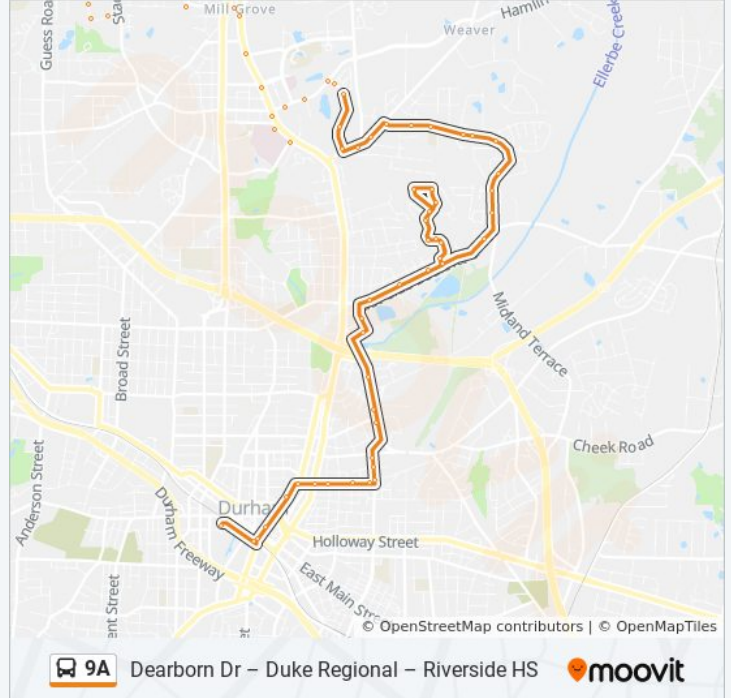

9A bus Info

Direction: 9a Dearborn – Duke Rgnl – Riverside Hs

Stops: 68

Trip Duration: 55 min

Line Summary:

Carver St at Commons Blvd (Eb)
Carver St at Meriwether Dr
Meriwether Dr at E Carver St (Sb)
Meriwether Dr at Pickwick Trail (Sb)
Meriwether Dr at Carver Pond Apts
Meriwether Dr at Old Oxford Rd (Sb)
Old Oxford Rd at Danube Ln (Eb)
Old Oxford Rd at Dearborn Dr (Eb)
Dearborn Dr at Old Oxford Rd (Sb)
Dearborn Dr at Cannada Ave (Disciples CH
Dearborn Dr at Usher St (Lakeview School
Dearborn Dr at Ader St
Dearborn Dr at Thelma St (Sb)
Dearborn Dr at Apollo St (Sb)
Dearborn Dr at Maplewood Dr (Sb)
Dearborn Dr at Deer Run
Dearborn Dr at Wiley Ave
E Club Blvd at Miriam Cir
E Club Blvd at Glenbrook Dr (Sb)
Glenbrook Dr at Club Blvd (Nb)
Glenbrook Dr at Dubonnet PI (Nb)
Hinson Dr at Glenbrook Dr (Nb)
Hinson Dr at Waring St
Hinson Dr at Davinci St
Waring St at Davinci St
Hinson St at Demille St
Hinson Dr at Glenbrook Dr (Sb)
Glenbrook Dr at Dubonnet PI (Sb)
Glenbrook Dr at Dubonnet PI (Sb)
Glenbrook St at Club Blvd (Sb)
Club Blvd at Lindbergh St
Club Blvd at Stephenson St
Club Blvd at Cascadilla St