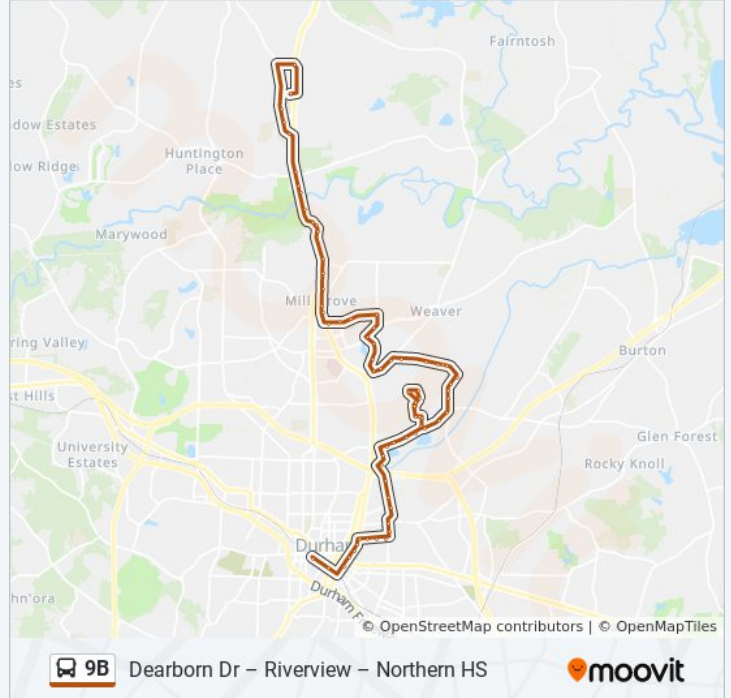

### 9B bus Time Schedule

9b: Dearborn Dr – Riverview – Northern H Route  
 Timetable:

Sunday	7:30 AM - 8:30 PM
Monday	6:30 AM - 11:30 PM
Tuesday	6:30 AM - 11:30 PM
Wednesday	6:30 AM - 11:30 PM
Thursday	6:30 AM - 11:30 PM
Friday	6:30 AM - 11:30 PM
Saturday	6:30 AM - 11:30 PM

### 9B bus Info

**Direction:** 9b: Dearborn Dr – Riverview – Northern H  
**Stops:** 73  
**Trip Duration:** 51 min  
**Line Summary:**

E Club Blvd at Lindbergh St  
Glenbrook Dr at Club Blvd (Nb)  
Glenbrook Dr at Dubonnet Pl (Nb)  
Hinson Dr at Glenbrook Dr (Nb)  
Hinson Dr at Waring St  
Hinson Dr at Davinci St  
Waring St at Davinci St  
Hinson St at Demille St  
Hinson Dr at Glenbrook Dr (Sb)  
Glenbrook Dr at Dubonnet Pl (Sb)  
Glenbrook Dr at Dubonnet Pl (Sb)  
Glenbrook St at Club Blvd (Sb)  
Club Blvd at Glenbrook Dr  
Club Blvd at Chandler's Garage  
E Club Blvd at Midland Ter  
Dearborn Dr at Ora Ave  
Dearborn Dr at Deer Run (Nb)  
Dearborn Dr at Maplewood Dr (South)  
Dearborn Dr at Maplewood Dr (North)  
Dearborn Dr at Apollo St (Nb)  
Dearborn Dr at Ruth St  
Dearborn Dr at Thelma St (Nb)  
Dearborn Dr at Martin St  
Dearborn Dr at Cannada Ave (Nb)  
Old Oxford Rd at Dearborn Dr (Wb)  
Old Oxford Rd at Danube Ln (Wb)  
Meriwether Dr at Old Oxford Rd (Nb)  
Meriwether Dr at Oxford Ct  
Meriwether Dr at Pickwick Trail (Nb)  
Meriwether Dr at E Carver St (Nb)  
Carver St at Danube Ln (Eb)  
Ben Franklin Blvd at Danube Ln (Wb)  
Ben Franklin Blvd at Medical Park Dr (Wb)