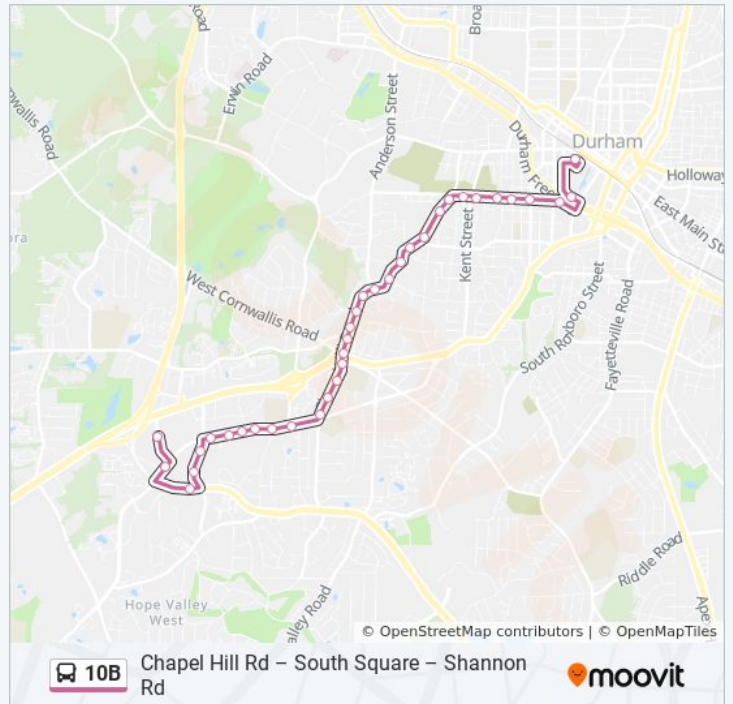

Use the Moovit App to find the closest 10B bus station near you and find out when is the next 10B bus arriving.

**Direction: 10b: Chpl Hill Rd – S. Square – Shannon**  
 46 stops  
[VIEW LINE SCHEDULE](#)

**10B bus Info**  
**Direction:** 10b: Chpl Hill Rd – S. Square – Shannon  
**Stops:** 46  
**Trip Duration:** 25 min  
**Line Summary:**

- Durham Station
- Willard St at Yancey St (Ramada Inn)
- Willard St at Blackwell St (Eb)
- Morehead Ave at Duke St (Wb)
- Morehead Ave at Vickers Ave (Wb)
- Morehead Ave at Arnette Ave (Wb)
- Morehead Ave at Carroll St (Wb)
- Morehead Ave at Kent St (Wb)
- Chapel Hill Rd at Morehead Ave (Sb)
- Chapel Hill Rd at Chesterfield Apts
- Chapel Hill Rd at Palmer St (Wb)
- Chapel Hill Rd at Lakewood Ave (Shopping)
- Chapel Hill Rd at Chapel Ridge Apts
- Chapel Hill Rd at Vesson Ave
- Chapel Hill Rd at Anderson St
- Chapel Hill Rd at Mcgehee St (Sb)
- Chapel Hill Rd at Pinecrest Rd
- Chapel Hill Rd at Vineyard St
- Chapel Hill Rd at Pickett Rd (Sb)
- Chapel Hill Rd at W Cornwallis Rd (Sb1)

University Dr at Shannon Rd (Eb)

University Dr at Myra St (Eb)

University Dr at Weymouth St (Near)

University Dr at Weymouth St (Far)

University Dr at Old Chapel Hill Rd (Eb)

University Dr at Academy Rd (Eb)

Saturday 6:38 AM - 5:38 PM

**10B bus Info**

**Direction:** 10b: Chpl Hill Rd – S. Square – Shannon

**Stops:** 46

**Trip Duration:** 29 min

**Line Summary:**

Chapel Hill Rd at Palmer St (Eb)

Chapel Hill Rd at House St