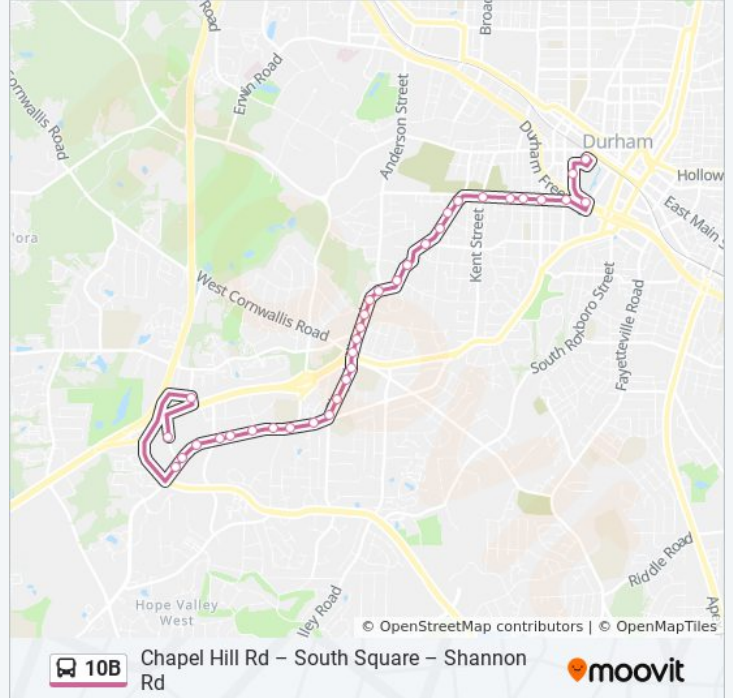

Cornwallis Rd at Chapel Hill Rd (Rogers-
Durham-Chapel Hill Blvd at Hope Valley R
Durham-Chapel Hill Blvd at Car Wash
Midvale Rd at Bedford St
Bedford St at Balmoray Ct
Nation Ave at Bedford St
James St at Nation Ave
James St at Durham Chapel Hill Blvd
Durham Chapel Hill Blvd at James St
Durham-Chapel Hill Blvd at Hope Valley R
Cornwallis Rd at Chapel Hill Rd (Wb)
Chapel Hill Rd at W Cornwallis Rd (Sb2)
Chapel Hill Rd at Valley Terrace (Sb)
Chapel Hill Rd at Colonial Apts (Sb)
Chapel Hill Rd at University Dr (Sb)
University Dr at Chapel Hill Rd (Colonia
University Dr at Academy Rd (Wb)
University Dr at Old Chapel Hill Rd (Wb)
University Dr at Weymouth St (Wb)
University Dr at Myra St (Wb)
University Dr at Shannon Rd (Wb)
University Dr at South Square Mall
University Dr at Westgate Dr (Wb)
University Dr at Martin Luther King Jr Pkwy (Wb)
Tower Blvd at Durham-Chapel Hill Blvd (M
Westgate Dr at South Square (Sb)

Direction: 10b: Chpl Hill Rd – S. Square – Shannon

46 stops

[VIEW LINE SCHEDULE](#)

Westgate Dr at South Square (Sb)
University Dr at Martin Luther King Jr Pkwy (Wb)

10B bus Time Schedule

10b: Chpl Hill Rd – S. Square – Shannon Route

Timetable:

Sunday	Not Operational
Monday	6:38 AM - 5:38 PM
Tuesday	6:38 AM - 5:38 PM
Wednesday	6:38 AM - 5:38 PM