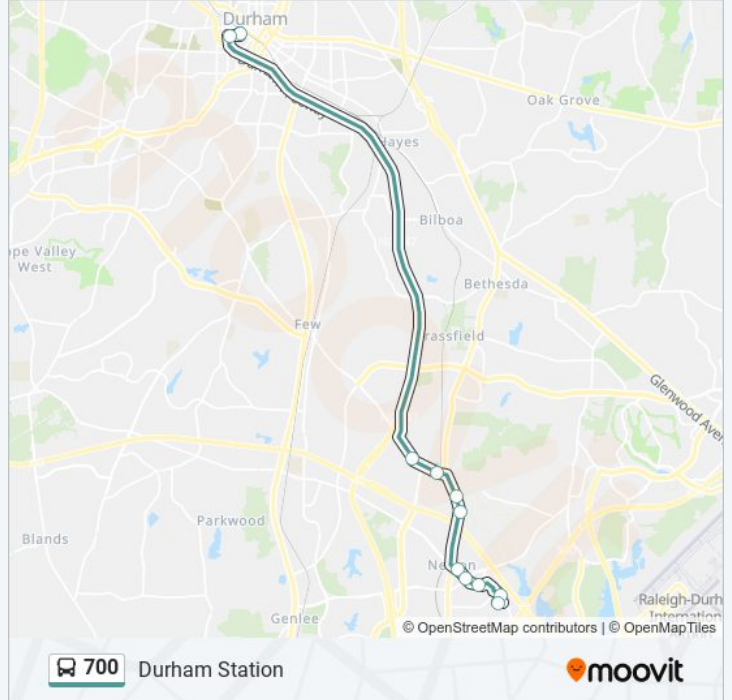

Durham Station

[Get The App](#)

The 700 bus line (Durham Station) has 2 routes. For regular weekdays, their operation hours are:

(1) Durham Station: 6:30 AM - 10:30 PM (2) Regional Transit Center: 6:00 AM - 10:00 PM

Use the Moovit App to find the closest 700 bus station near you and find out when is the next 700 bus arriving.

Direction: Durham Station

11 stops

[VIEW LINE SCHEDULE](#)

- Regional Transit Center (Rtc)
- Slater Rd at Sheraton Hotel (Wb)
- Slater Rd at Emperor Blvd (Wb)
- Slater Rd at Page Rd (Wb)
- Slater Rd at Creekstone Dr (Wb)
- Miami Blvd at Guardian Dr
- Miami Blvd at Chin Page Rd
- Cornwallis Rd at S Miami Blvd
- East Cornwallis Rd at West Institute Dr (Nb)
- Duke St at Jackson St (Nb)
- Durham Station Gate J

700 bus Info

Direction: Durham Station

Stops: 11

Trip Duration: 25 min

Line Summary:

Direction: Regional Transit Center

11 stops

[VIEW LINE SCHEDULE](#)

- Durham Station Gate J
- Chapel Hill St at Gregson St (Wb)
- East Cornwallis Rd at West Institute Dr (Sb)
- Cornwallis Rd at S Miami Blvd (Eb)
- Miami Blvd at Chin Page Rd (Across)
- Miami Blvd at Guardian Dr (Across)
- Slater Rd at Miami Blvd (Eb)
- Slater Rd at Page Rd (Eb)
- Slater Rd at Emperor Blvd (Eb)
- Slater Rd at Gotriangle (Eb)
- Regional Transit Center (Rtc)