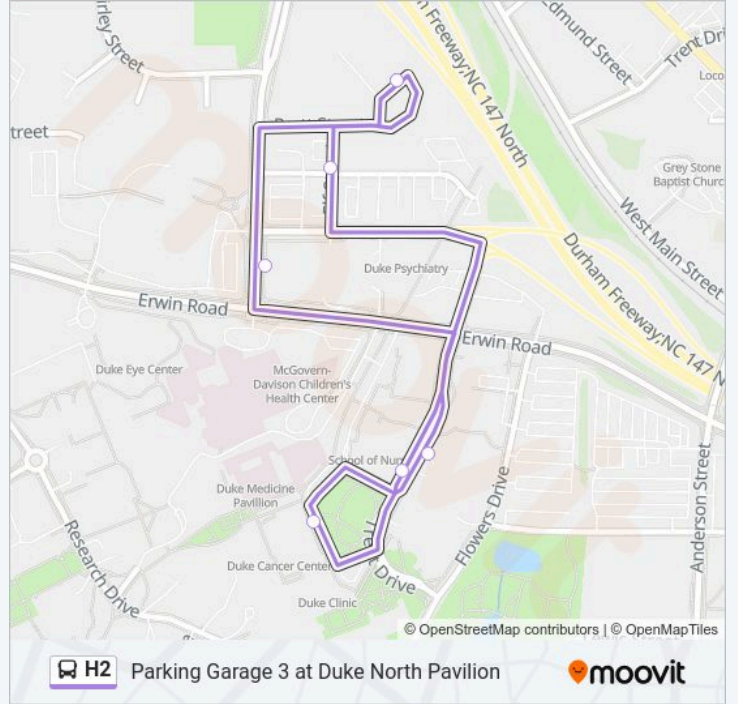

**Direction: Parking Garage 3 at Duke North Pavilion**

7 stops

[VIEW LINE SCHEDULE](#)

Parking Garage 3 at Duke North Pavilion

Elf St at Elder St

Trent Dr at School Of Nursing (Southbound)

Duke Medical Pavilion/Cancer Ctr

Trent Dr at Duke Circle Parking Deck

Fulton St at Erwin Rd (Duke Hospital Parking Garage)

Parking Garage 3 at Duke North Pavilion

**H2 bus Time Schedule**Parking Garage 3 at Duke North Pavilion Route  
Timetable:

Monday	5:30 AM-9:01 PM
Tuesday	5:30 AM-9:01 PM
Wednesday	5:30 AM-9:01 PM
Thursday	5:30 AM-9:01 PM
Friday	5:30 AM-9:01 PM
Saturday	Not Operational
Sunday	Not Operational

**H2 bus Info****Direction:** Parking Garage 3 at Duke North Pavilion**Stops:** 7**Trip Duration:** 12 min**Line Summary:**