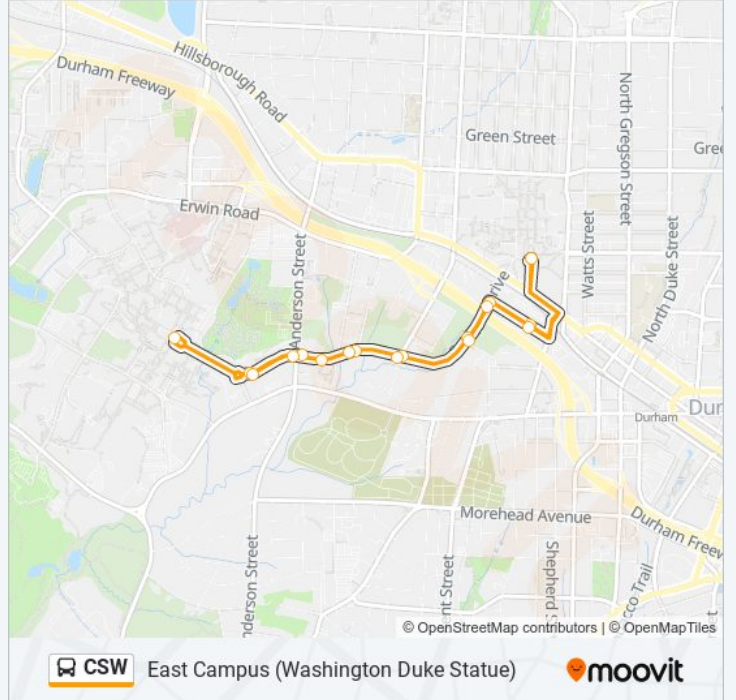

## East Campus (Washington Duke Statue)

Get The App

The CSW bus line East Campus (Washington Duke Statue) has one route. For regular weekdays, their operation hours are:

(1) East Campus (Washington Duke Statue): 7:10 AM - 5:54 PM

### Direction: East Campus (Washington Duke Statue)

18 stops

[VIEW LINE SCHEDULE](#)

- East Campus (Washington Duke Statue)
- Maxwell Ave at Smith Warehouse (Wb)
- Campus Dr at Maxwell St (Wb)
- Campus Dr at Arts Annex (Wb)
- Campus Dr at Swift Ave (Wb)
- Campus Dr at Nasher (Westbound)
- Campus Dr at Anderson St (Westbound)
- Campus Dr at Chapel Circle (Admissions)
- West Campus Chapel (Abele Quad)
- Campus Dr at Chapel Circle (Eb)
- Campus Dr at Anderson St (Eastbound)
- Campus Dr at Nasher (Eastbound)
- Campus Dr at Central Campus (Eastbound)
- Campus Dr at Swift Ave (Eb)
- Campus Dr at Arts Annex (Eb)
- Campus Dr at Maxwell Ave (Eb)
- Maxwell Ave at Smith Warehouse (Eb)
- East Campus (Washington Duke Statue)

### CSW bus Time Schedule

East Campus (Washington Duke Statue) Route  
Timetable:

Sunday	Not Operational
Monday	7:10 AM - 5:54 PM
Tuesday	7:10 AM - 5:54 PM
Wednesday	7:10 AM - 5:54 PM
Thursday	7:10 AM - 5:54 PM
Friday	7:10 AM - 5:54 PM
Saturday	Not Operational

### CSW bus Info

**Direction:** East Campus (Washington Duke Statue)

**Stops:** 18

**Trip Duration:** 22 min

**Line Summary:**

CSW bus time schedules and route maps are available in an offline PDF at [moovitapp.com](https://moovitapp.com). Use the Moovit App to see live bus times, train schedule or subway schedule, and step-by-step directions for all public transit in Raleigh.