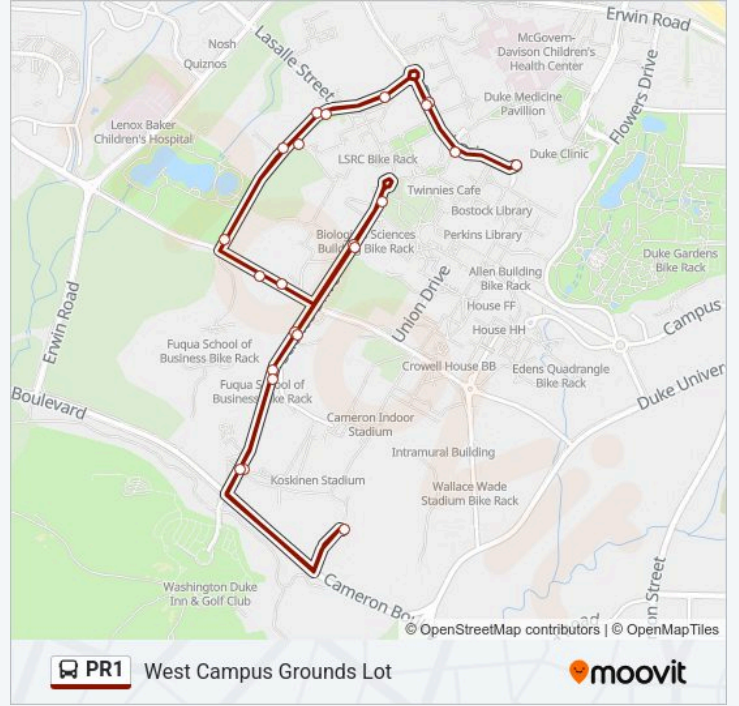

**Direction: West Campus Grounds Lot**

22 stops

[VIEW LINE SCHEDULE](#)

West Campus Grounds Lot

Science Dr at Bassett Dr (Nb)

Science Dr at Fuqua School Of Business (Nb)

Science Dr at Sanford School Of Public Policy

Circuit Dr at F.E.L. Labs (Eastbound)

Circuit Dr at North Building

Research Dr at Hudson Hall

Research Dr at Duke Clinic

Research Dr at Nanaline Duke Bldg (Nb)

Circuit Dr at Circuit Lot (Westbound)

Circuit Dr at Circuit Lot Ext (Westbound)

Circuit Dr at Towerview Rd

Towerview Rd at the School Of Law

Science Dr at Duke Law School

Science Dr at Fuqua School Of Business (Sb)

**PR1 bus Time Schedule**

West Campus Grounds Lot Route Timetable:

Monday	6:36 AM-8:00 PM
Tuesday	6:36 AM-8:00 PM
Wednesday	6:36 AM-8:00 PM
Thursday	6:36 AM-8:00 PM
Friday	6:36 AM-8:00 PM
Saturday	Not Operational
Sunday	Not Operational

**PR1 bus Info**

**Direction:** West Campus Grounds Lot

**Stops:** 22

**Trip Duration:** 28 min

**Line Summary:**

Science Dr at Cameron Blvd (David Thomas Center)

PR1 bus time schedules and route maps are available in an offline PDF at [moovitapp.com](https://moovitapp.com). Use the Moovit App to see live bus times, train schedule or subway schedule, and step-by-step directions for all public transit in Raleigh.