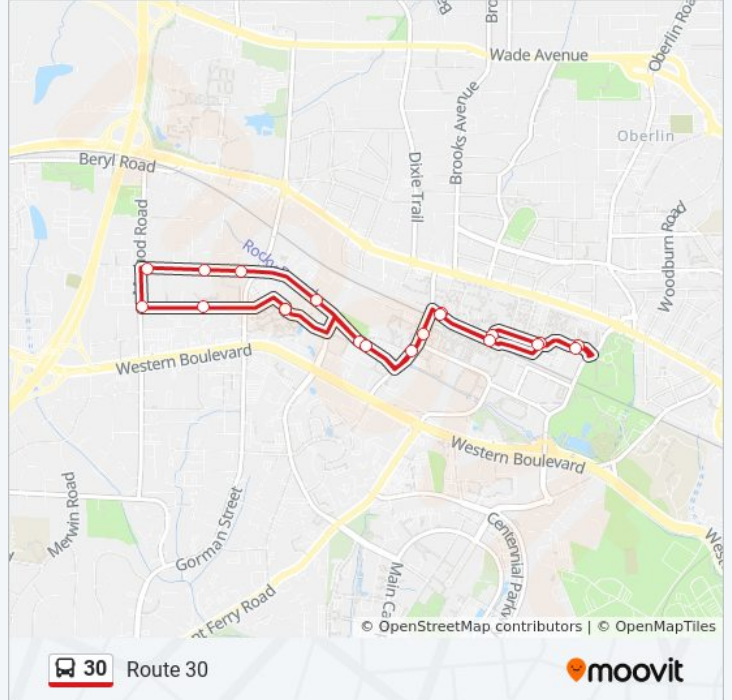

Route 30

[Get The App](#)

The 30 bus line Route 30 has one route. For regular weekdays, their operation hours are:

(1) Route 30: 12:04 AM - 11:32 PM

Use the Moovit App to find the closest 30 bus station near you and find out when is the next 30 bus arriving.

Direction: Route 30

14 stops

[VIEW LINE SCHEDULE](#)

- Wolf Village (Outbound)
- Jackson St And Whitmore (King Village)
- Jackson St at Method Rd (Soccer Field)
- Ligon St at Method Rd (King Village)
- Ligon St at King Village
- Ligon St at O'Kelley St (King Village)
- Sullivan Dr at Admin Services
- Sullivan Dr at West Lot
- Dan Allen Dr at Cates Ave
- Cates/Jensen
- Dunn Ave at Jeter Dr (Coliseum Parking Deck)
- Dan Allen Dr at Bragaw Hall
- Sullivan Dr at Lee Lot
- Wolf Village (Outbound)

30 bus Time Schedule

Route 30 Route Timetable:

Sunday	12:30 AM - 11:58 PM
Monday	12:30 AM - 11:32 PM
Tuesday	12:04 AM - 11:32 PM
Wednesday	12:04 AM - 11:32 PM
Thursday	12:04 AM - 11:32 PM
Friday	12:04 AM - 11:32 PM
Saturday	12:04 AM - 11:58 PM

30 bus Info

Direction: Route 30

Stops: 14

Trip Duration: 32 min

Line Summary:

30 bus time schedules and route maps are available in an offline PDF at moovitapp.com. Use the [Moovit App](#) to see live bus times, train schedule or subway schedule, and step-by-step directions for all public transit in Raleigh.