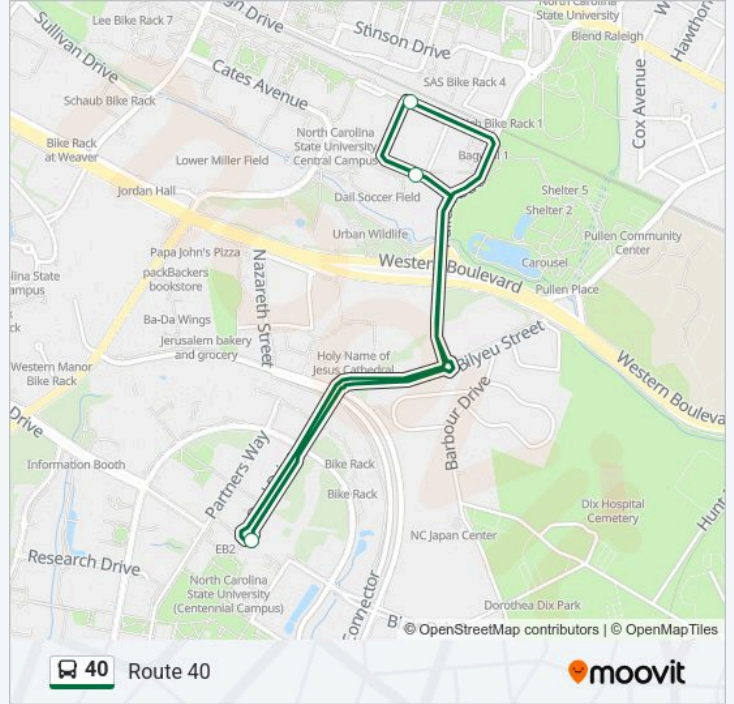

 40 Line

Route 40

Get The App

The 40 bus line Route 40 has one route. For regular weekdays, their operation hours are:

(1) Route 40: 7:00 AM-9:42 PM

Use the Moovit App to find the closest 40 bus station near you and find out when is the next 40 bus arriving.

Direction: Route 40

4 stops

[VIEW LINE SCHEDULE](#)

Engineering II

Dunn Ave at Jeter Dr

Cates Ave at Jensen Dr (Eb)

Engineering II

40 bus Time Schedule

40 bus Info

Direction: Route 40

Stops: 4

Trip Duration: 14 min

Line Summary:

40 bus time schedules and route maps are available in an offline PDF at moovitapp.com. Use the Moovit App to see live bus times, train schedule or subway schedule, and step-by-step directions for all public transit in Raleigh.