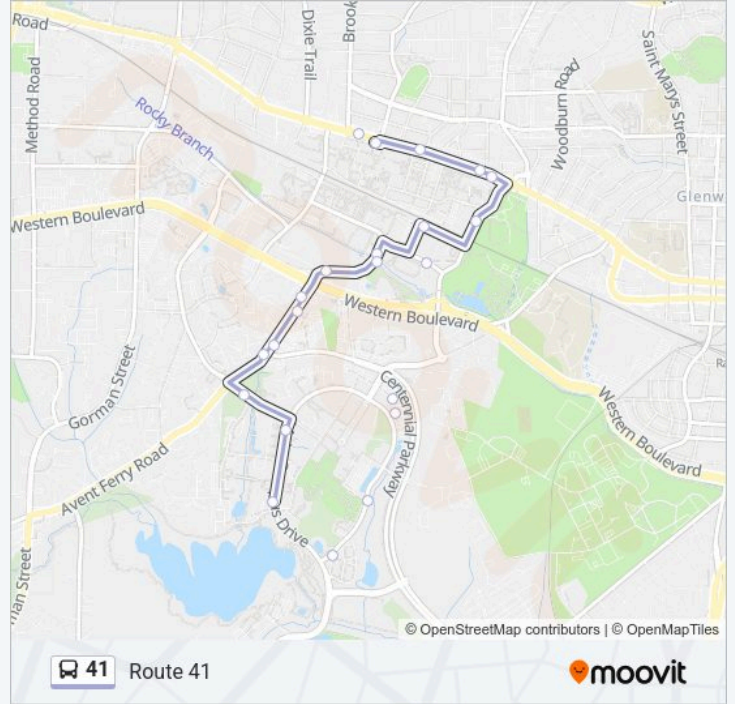

**Direction: Route 41**

22 stops

[VIEW LINE SCHEDULE](#)

Hillsborough St at Enterprise St (Ncsu Bell Tower)

Pullen Rd at Stinson Dr

Dunn Ave at Jeter Dr

Morrill Dr at Carmichael Gym

Avent Ferry Rd at Western Blvd (Avent Ferry Complex)

Centennial Fringe Lots (1st Shelter)

Centennial Fringe Lots (2nd Shelter)

Avent Ferry Rd at Centennial Pkwy (Inbound)

Avent Ferry Rd at Western Blvd (Nb)

Morrill Dr at Cates Ave (Northbound)

Cates Ave at Jensen Dr (Eb)

**41 bus Info**

**Direction:** Route 41

**Stops:** 22

**Trip Duration:** 40 min

**Line Summary:**

## Hillsborough St at Brooks Ave (Wb)

41 bus time schedules and route maps are available in an offline PDF at [moovitapp.com](https://moovitapp.com). Use the Moovit App to see live bus times, train schedule or subway schedule, and step-by-step directions for all public transit in Raleigh.