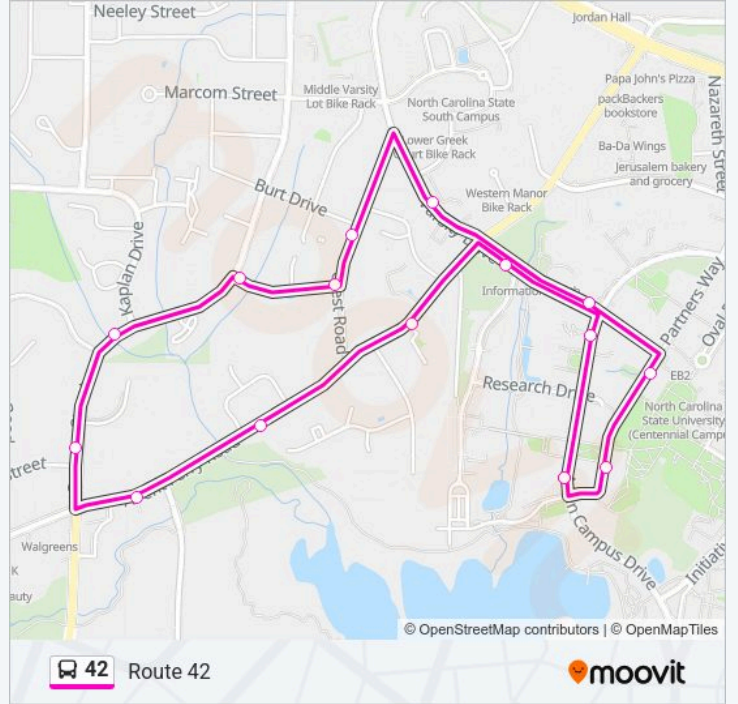

Direction: Route 42

16 stops

[VIEW LINE SCHEDULE](#)

College Of Textiles
Hunt Library
Partners Way at Varsity Dr
Varsity Dr at Keystone Bldg
Varsity Dr at Varsity Research Bldg
Crest Rd at Burt Dr (Sb)
Conifer Dr at Crest Rd (Wb)
Conifer Dr at Gorman St
Gorman St at Kaplan Dr (Wb)
Gorman St at Kings Ct (Sb)
Avent Ferry Rd at Trailwood Rd (Inbound)
Avent Ferry Rd at Brigadoon Dr (Nb)
Avent Ferry Rd at Centennial View Ln
Varsity Dr at Capability Dr
Main Campus Dr at Venture Bldgs
College Of Textiles

42 bus Time Schedule

Route 42 Route Timetable:

Monday	7:00 AM-12:36 AM
Tuesday	7:00 AM-12:36 AM
Wednesday	7:00 AM-12:36 AM
Thursday	7:00 AM-12:36 AM
Friday	7:00 AM-12:36 AM
Saturday	Not Operational
Sunday	Not Operational

42 bus Info

Direction: Route 42

Stops: 16

Trip Duration: 20 min

Line Summary:

42 bus time schedules and route maps are available in an offline PDF at moovitapp.com. Use the Moovit App to see live bus times, train schedule or subway schedule, and step-by-step directions for all public transit in Raleigh.