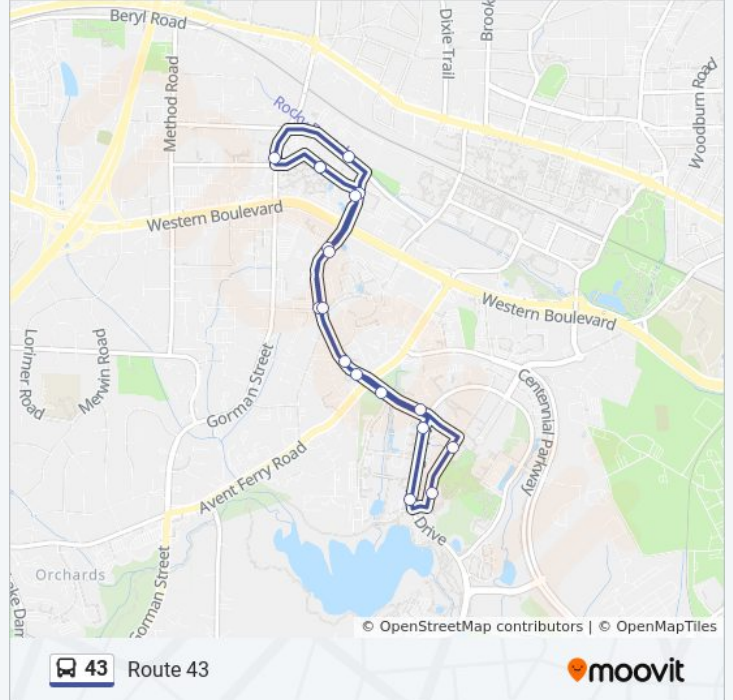

Route 43

Get The App

The 43 bus line Route 43 has one route. For regular weekdays, their operation hours are:

(1) Route 43: 7:12 AM - 9:36 PM

Use the Moovit App to find the closest 43 bus station near you and find out when is the next 43 bus arriving.

Direction: Route 43

18 stops

[VIEW LINE SCHEDULE](#)

- Wolf Village (Inbound)
- Varsity Dr./Campus Police
- Varsity Dr at Mckimmon Center
- Varsity Dr at Marcom St
- Varsity Dr at Avent Ferry Rd (Carolyn Apts)
- Varsity Dr at Avent Ferry Rd
- Main Campus Dr at Venture Bldgs
- College Of Textiles
- Hunt Library at Partners Way
- Partners Way at Varsity Dr (Coe)
- Varsity Dr at Keystone Bldg
- Varsity Dr at Varsity Research Bldg
- Varsity Dr at Greek Village Dr
- Events Lot
- Varsity Dr at West Deck
- Sullivan Dr./Admin. (Outbound)
- Gorman St at King Village - Perquimans A
- Wolf Village (Inbound)

43 bus Time Schedule

Route 43 Route Timetable:

Sunday	Not Operational
Monday	7:12 AM - 9:36 PM
Tuesday	7:12 AM - 9:36 PM
Wednesday	7:12 AM - 9:36 PM
Thursday	7:12 AM - 9:36 PM
Friday	7:12 AM - 9:36 PM
Saturday	Not Operational

43 bus Info

Direction: Route 43

Stops: 18

Trip Duration: 27 min

Line Summary:

43 bus time schedules and route maps are available in an offline PDF at moovitapp.com. Use the [Moovit App](#) to see live bus times, train schedule or subway schedule, and step-by-step directions for all public transit in Raleigh.