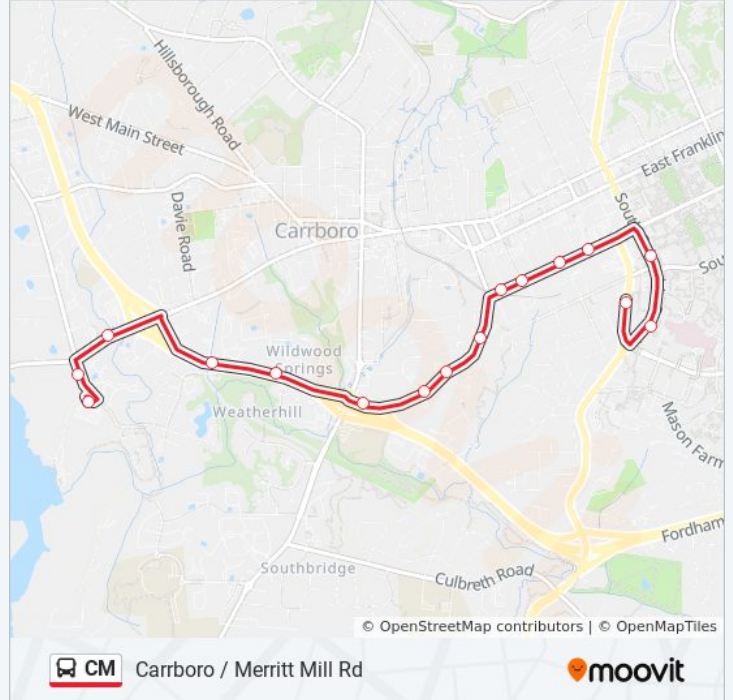

CM bus time schedules and route maps are available in an offline PDF at moovitapp.com. Use the [Moovit App](#) to see live bus times, train schedule or subway schedule, and step-by-step directions for all public transit in Raleigh.

[About Moovit](#) • [MaaS Solutions](#) • [Supported Countries](#) • [Mooviter Community](#)

© 2024 Moovit - All Rights Reserved

Check Live Arrival Times