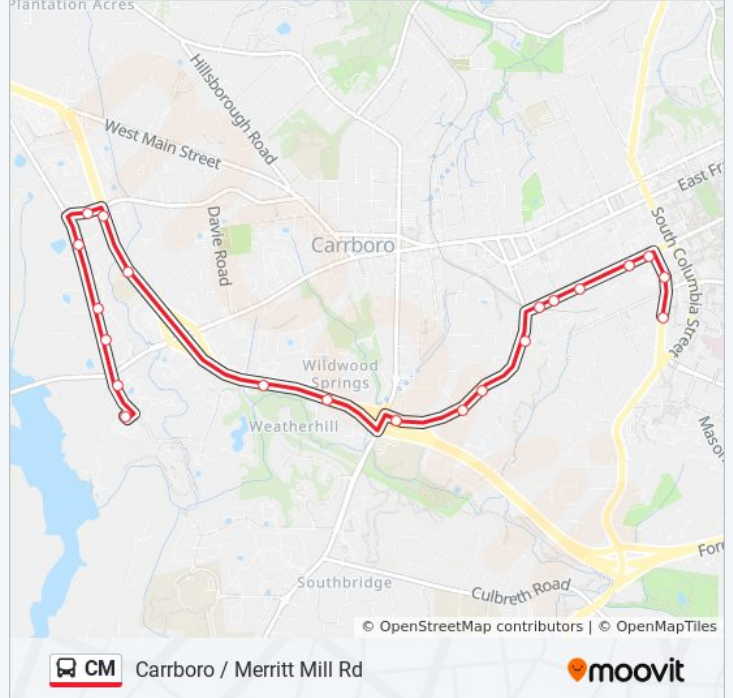

CM bus Info

Direction: Jones Ferry Park And Ride→Pittsboro St at Credit Union

Stops: 21

Trip Duration: 16 min

Line Summary:

Pittsboro St at Mccauley St (Newman Center)

Pittsboro St at Credit Union (Sb)

Direction: Pittsboro St at Credit Union→Jones Ferry Park And Ride

16 stops

[VIEW LINE SCHEDULE](#)

Pittsboro St at Credit Union (Sb)

S Columbia St at Health Sciences Library

S Columbia St at Sitterson Hall (Nb)

Cameron Avenue at Granville Towers

Cameron Avenue at Kenan Street

Cameron Avenue at South Roberson Street

Cameron Avenue at Railroad Tracks

Merritt Mill Road at Locust Court

Merritt Mill Road at Lincoln Center

Merritt Mill Road at Manley Estates

Merritt Mill Road at Roberts Street

Nc 54 West at Royal Park Apartments

Nc 54 West at Carolina Apartments

Jones Ferry Road at Willow Creek at Medicine Center Westbound

Old Fayetteville Road at Poplar Place

Jones Ferry Park And Ride

CM bus Time Schedule