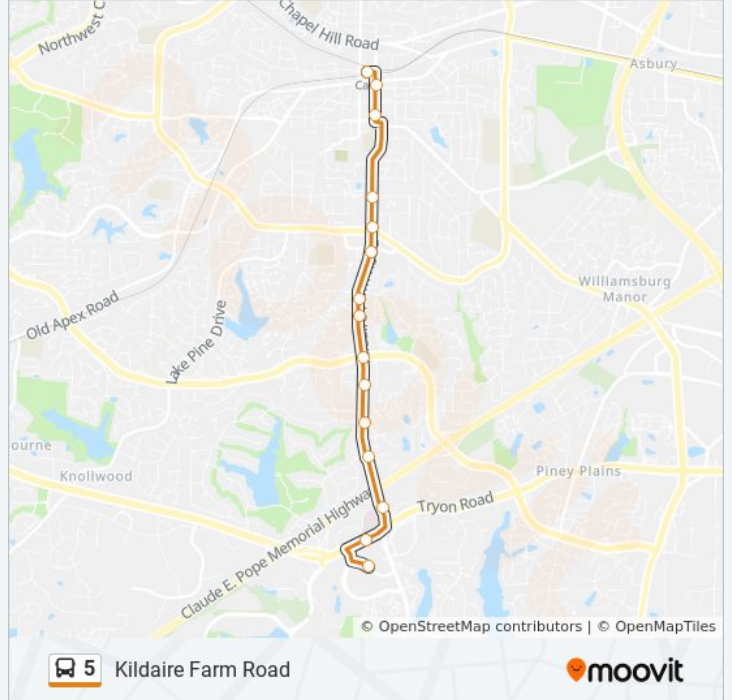

# Kildaire Farm

Get The App

The 5 bus line (Kildaire Farm) has 2 routes. For regular weekdays, their operation hours are:  
 (1) Cary Depot: 6:14 AM - 9:14 PM (2) Crescent Commons: 6:00 AM - 10:00 PM  
 Use the Moovit App to find the closest 5 bus station near you and find out when is the next 5 bus arriving.

**Direction: Cary Depot**  
 15 stops  
[VIEW LINE SCHEDULE](#)

- Crescent Commons Dr at Crescent Green (Walmart)
- Tryon Rd at Kildaire Farm Rd
- Kildaire Farm Rd at Wakemed Cary Hospital
- Kildaire Farm Rd at Laver Dr
- Kildaire Farm Rd at Mcenroe Ct
- Kildaire Farm Rd at Troon Village Ln
- Kildaire Farm Rd at SE Cary Pkwy
- Kildaire Farm Rd at High Meadow Dr (Nb)
- Kildaire Farm Rd at Farmington Woods Dr
- Kildaire Farm Rd at Kilmayne Dr (Nb)
- Kildaire Farm Rd at SE Maynard Rd (Rite Aid)
- Kildaire Farm Rd at Cornwall Rd (Nb)
- S Academy St at Downtown Park
- S Academy St at Chatham St (Nb)
- Cary Depot (North Platform)

**5 bus Time Schedule**  
 Cary Depot Route Timetable:

Sunday	7:14 AM - 8:14 PM
Monday	6:14 AM - 9:14 PM
Tuesday	6:14 AM - 9:14 PM
Wednesday	6:14 AM - 9:14 PM
Thursday	6:14 AM - 9:14 PM
Friday	6:14 AM - 9:14 PM
Saturday	6:14 AM - 9:14 PM

**5 bus Info**  
**Direction:** Cary Depot  
**Stops:** 15  
**Trip Duration:** 15 min  
**Line Summary:**

**Direction: Crescent Commons**

14 stops

[VIEW LINE SCHEDULE](#)

- Cary Depot (South Platform)
- S Academy St at Charlie Gaddy Ln (Cary Library)
- Kildaire Farm Rd at Cornwall Rd (Sb)
- Kildaire Farm Rd at Mayfair Plaza
- Kildaire Farm Rd at Kilmayne Dr (Sb)
- Kildaire Farm Rd at Wrenn Dr
- Kildaire Farm Rd at High Meadow Dr (Ob)
- Kildaire Farm Rd at SW Cary Pkwy
- Kildaire Farm Rd at Queensferry Rd
- Kildaire Farm Rd at Glasgow Rd
- Kildaire Farm Rd at Wakemed Cary Hospital
- Kildaire Farm Rd at Advent Court
- Crescent Commons Dr at Kildaire Farm Rd
- Crescent Commons Dr at Crescent Green (Walmart)