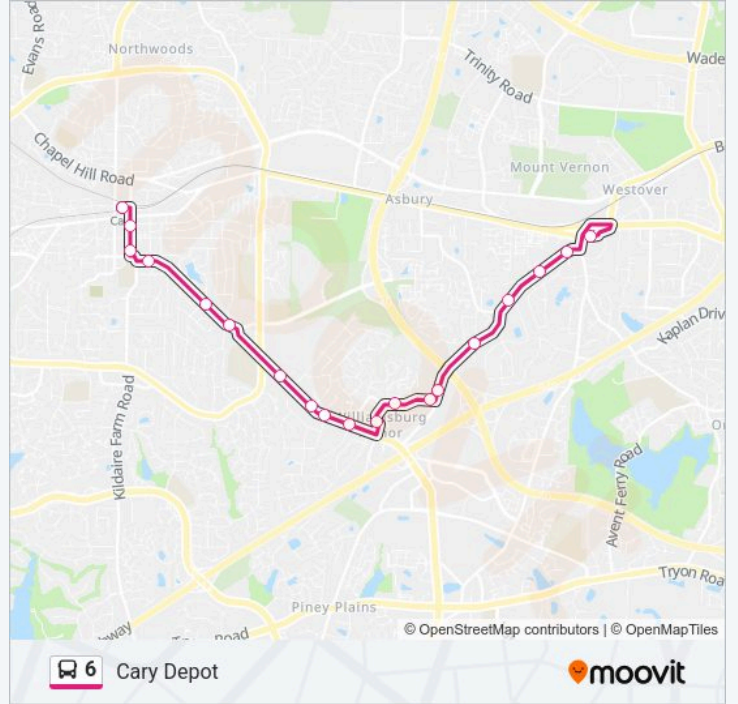

The 6 bus line (Plaza West) has 2 routes. For regular weekdays, their operation hours are:

(1) Plaza West: 6:00 AM-10:00 PM(2) Cary Depot: 6:30 AM-9:30 PM

Use the Moovit App to find the closest 6 bus station near you and find out when is the next 6 bus arriving.

6 bus Info

Direction: Plaza West

Stops: 20

Trip Duration: 25 min

Line Summary:

Direction: Cary Depot

19 stops

[VIEW LINE SCHEDULE](#)

6 bus Time Schedule

Cary Depot Route Timetable:

Monday	6:30 AM-9:30 PM
Tuesday	6:30 AM-9:30 PM
Wednesday	6:30 AM-9:30 PM
Thursday	6:30 AM-9:30 PM
Friday	6:30 AM-9:30 PM
Saturday	6:30 AM-9:30 PM
Sunday	7:30 AM-8:30 PM

6 bus Info

Direction: Cary Depot

Stops: 19

Trip Duration: 21 min

Line Summary:

Cary Depot North Platform

6 bus time schedules and route maps are available in an offline PDF at moovitapp.com. Use the Moovit App to see live bus times, train schedule or subway schedule, and step-by-step directions for all public transit in Raleigh.