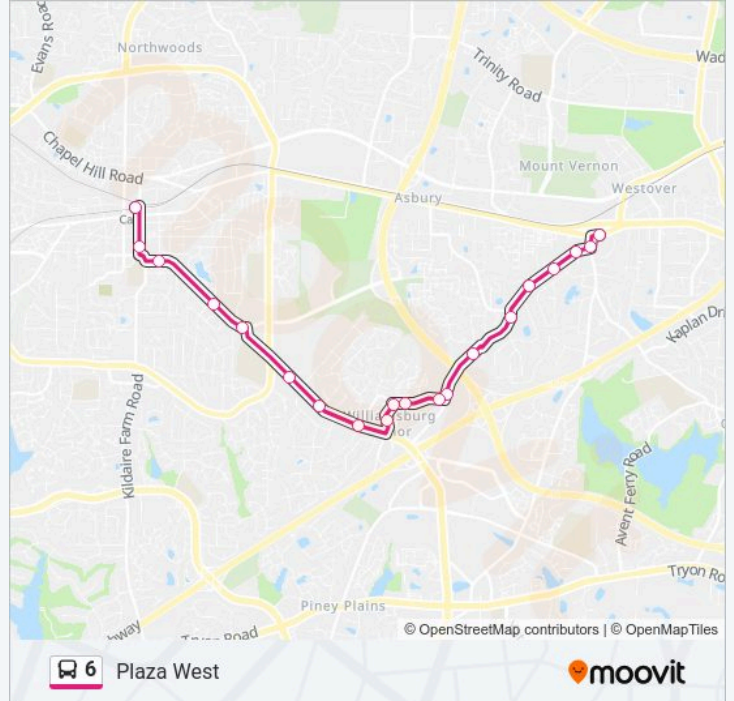

Direction: Plaza West

20 stops

[VIEW LINE SCHEDULE](#)

- Cary Depot South Platform
- S Academy St at Charlie Gaddy Ln
- Walnut St at Walker St Ob
- Walnut St at Ralph Dr Ob
- Walnut St at Cary Towne Blvd Ob
- Walnut St at Cary Commons
- Walnut St at Sturdivant Dr
- Walnut St at Lawrence Rd
- Donaldson Dr at Patrick Cir
- Donaldson Dr at Nottingham Dr
- Nottingham Dr at Karen Ct
- Nottingham Dr at Buck Jones Rd
- Buck Jones Rd at Nottingham Dr
- Buck Jones Rd at Farm Gate Rd
- Buck Jones Rd at Bashford Rd
- Buck Jones Rd at Portree Pl
- Buck Jones Rd at Wilmot Dr
- Buck Jones Rd at Fieldspring Ln
- Jones Franklin Rd at Buck Jones Rd
- Western Blvd at Jones Franklin

6 bus Time Schedule

Plaza West Route Timetable:

Monday	6:00 AM-10:00 PM
Tuesday	6:00 AM-10:00 PM
Wednesday	6:00 AM-10:00 PM
Thursday	6:00 AM-10:00 PM
Friday	6:00 AM-10:00 PM
Saturday	6:00 AM-10:00 PM
Sunday	7:00 AM-8:00 PM

6 bus Info

Direction: Plaza West

Stops: 20

Trip Duration: 25 min

Line Summary:

Direction: Cary Depot

19 stops

[VIEW LINE SCHEDULE](#)

6 bus Time Schedule

Cary Depot Route Timetable:

Monday	6:30 AM-9:30 PM
Tuesday	6:30 AM-9:30 PM
Wednesday	6:30 AM-9:30 PM
Thursday	6:30 AM-9:30 PM
Friday	6:30 AM-9:30 PM
Saturday	6:30 AM-9:30 PM
Sunday	7:30 AM-8:30 PM