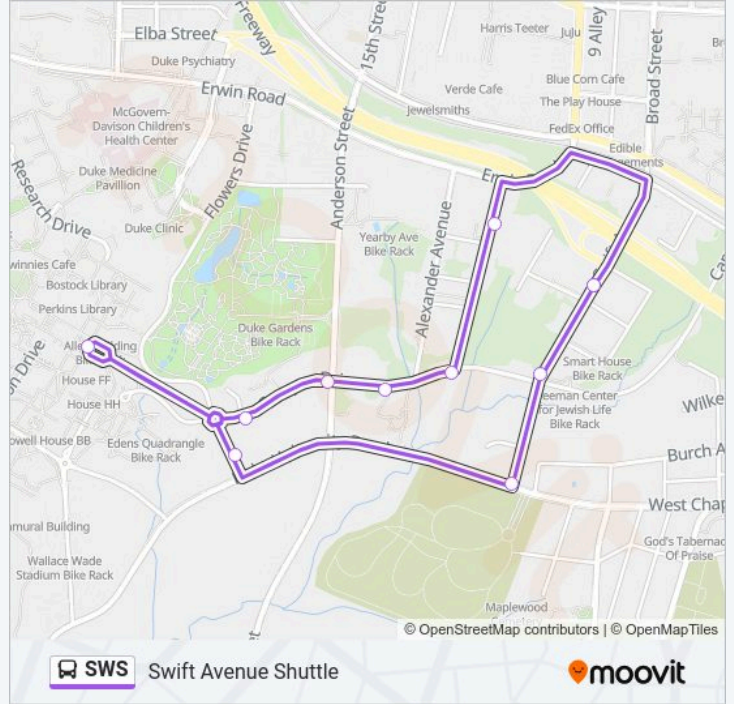

Use the Moovit App to find the closest SWS bus station near you and find out when is the next SWS bus arriving.

Direction: Swift Ave at 300 Swift Apts

11 stops

[VIEW LINE SCHEDULE](#)

Swift Ave at 300 Swift Apts

Swift Ave at Campus Dr

Swift Ave at Duke University Rd

Chapel Dr at Duke University Rd (Nb)

West Campus Chapel (Abele Quad)

Campus Dr at Chapel Circle (Eb)

Campus Dr at Anderson St (Eastbound)

Campus Dr at Nasher (Eastbound)

Campus Dr at Central Campus (Eastbound)

Oregon St at Pace St

Swift Ave at 300 Swift Apts

SWS bus Time Schedule

Swift Ave at 300 Swift Apts Route Timetable:

Monday	7:00 AM-12:00 AM
Tuesday	7:00 AM-12:00 AM
Wednesday	7:00 AM-12:00 AM
Thursday	7:00 AM-12:00 AM
Friday	7:00 AM-12:00 AM
Saturday	7:00 AM-12:00 AM
Sunday	7:00 AM-12:00 AM

SWS bus Info

Direction: Swift Ave at 300 Swift Apts

Stops: 11

Trip Duration: 16 min

Line Summary:

SWS bus time schedules and route maps are available in an offline PDF at moovitapp.com. Use the Moovit App to see live bus times, train schedule or subway schedule, and step-by-step directions for all public transit in Raleigh.