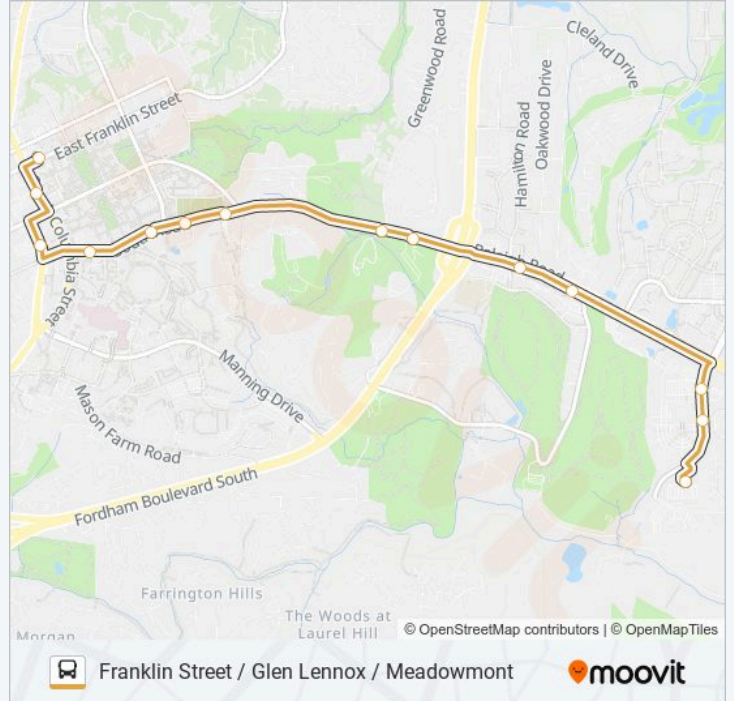

14 stops

[VIEW LINE SCHEDULE](#)

E Franklin St at Varsity Theatre

S Columbia St at Frat Ct

Pittsboro St at Mccauley St (Newman Center)

South Rd at Bell Tower Dr (Coker Hall)

South Rd at Fetzer Gym (Eb)

South Road at Woollen Gym

Direction: East Franklin Street at Varsity Theatre→Friday Center South Park And Ride Lot

Stops: 14

Trip Duration: 10 min

Line Summary:

Direction: Friday Center South Park And Ride Lot→East Franklin Street at Varsity Theatre

24 stops

[VIEW LINE SCHEDULE](#)

- Friday Center South Park And Ride Lot
- Friday Center Drive at Finley Forest Drive
- Friday Center Drive at Nc 54 Northbound
- Meadowmont Lane at Village Crossing Drive
- West Barbee Chapel Road at Meadowmont Village Circle
- West Barbee Chapel Road at Weaver Mine Trail
- West Barbee Chapel Road at Old Barn Lane
- Raleigh Rd at Burning Tree Dr (Wb)
- Raleigh Road at Oakwood Drive
- Hamilton Road at Maxwell Road 1 Northbound
- Hamilton Road at Berkley Road
- Hamilton Road at Maxwell Road 2
- Brandon Road at Hamilton Road
- Brandon Road at Flemington Road Northbound
- Estes Drive at Post Office
- E Franklin St at Estes Dr (Wb)
- E Franklin St at Plant Rd (Wb)

SAFE RIDE G bus Info

Direction: Friday Center South Park And Ride Lot→East Franklin Street at Varsity Theatre

Stops: 24

Trip Duration: 16 min

Line Summary:

E Franklin St at Elizabeth St (Wb)

East Franklin Street at Howell Lane Westbound