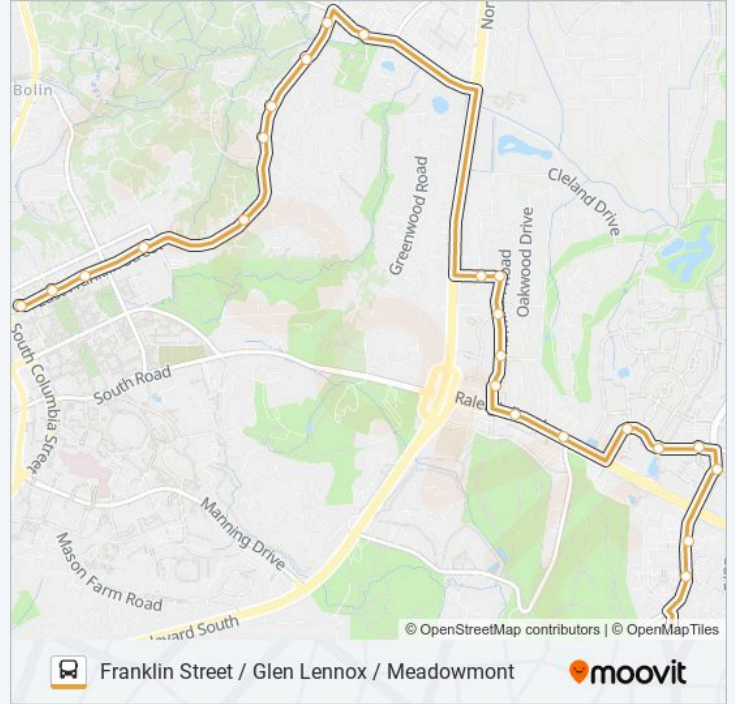

24 stops

[VIEW LINE SCHEDULE](#)

- Friday Center South Park And Ride Lot
- Friday Center Drive at Finley Forest Drive
- Friday Center Drive at Nc 54 Northbound
- Meadowmont Lane at Village Crossing Drive
- West Barbee Chapel Road at Meadowmont Village Circle
- West Barbee Chapel Road at Weaver Mine Trail
- West Barbee Chapel Road at Old Barn Lane
- Raleigh Rd at Burning Tree Dr (Wb)
- Raleigh Road at Oakwood Drive
- Hamilton Road at Maxwell Road 1 Northbound
- Hamilton Road at Berkley Road
- Hamilton Road at Maxwell Road 2
- Brandon Road at Hamilton Road
- Brandon Road at Flemington Road Northbound
- Estes Drive at Post Office
- E Franklin St at Estes Dr (Wb)
- E Franklin St at Plant Rd (Wb)

SAFE RIDE G bus Time Schedule

Friday Center South Park And Ride Lot→East Franklin Street at Varsity Theatre Route Timetable:

Sunday	12:10 AM - 2:10 AM
Monday	11:10 PM
Tuesday	12:10 AM - 11:10 PM
Wednesday	12:10 AM - 11:10 PM
Thursday	12:10 AM - 11:10 PM
Friday	12:10 AM - 11:10 PM
Saturday	12:10 AM - 11:10 PM

SAFE RIDE G bus Info

Direction: Friday Center South Park And Ride Lot→East Franklin Street at Varsity Theatre

Stops: 24

Trip Duration: 16 min

Line Summary:

E Franklin St at Elizabeth St (Wb)

East Franklin Street at Howell Lane Westbound

E Franklin St at Carolina Ave

E Franklin St at N Boundary St (Wb)

E Franklin St at Morehead Planetarium (Wb)

East Franklin Street at Henderson Street

E Franklin St at Varsity Theatre

SAFE RIDE G bus time schedules and route maps are available in an offline PDF at moovitapp.com. Use the Moovit App to see live bus times, train schedule or subway schedule, and step-by-step directions for all public transit in Raleigh.